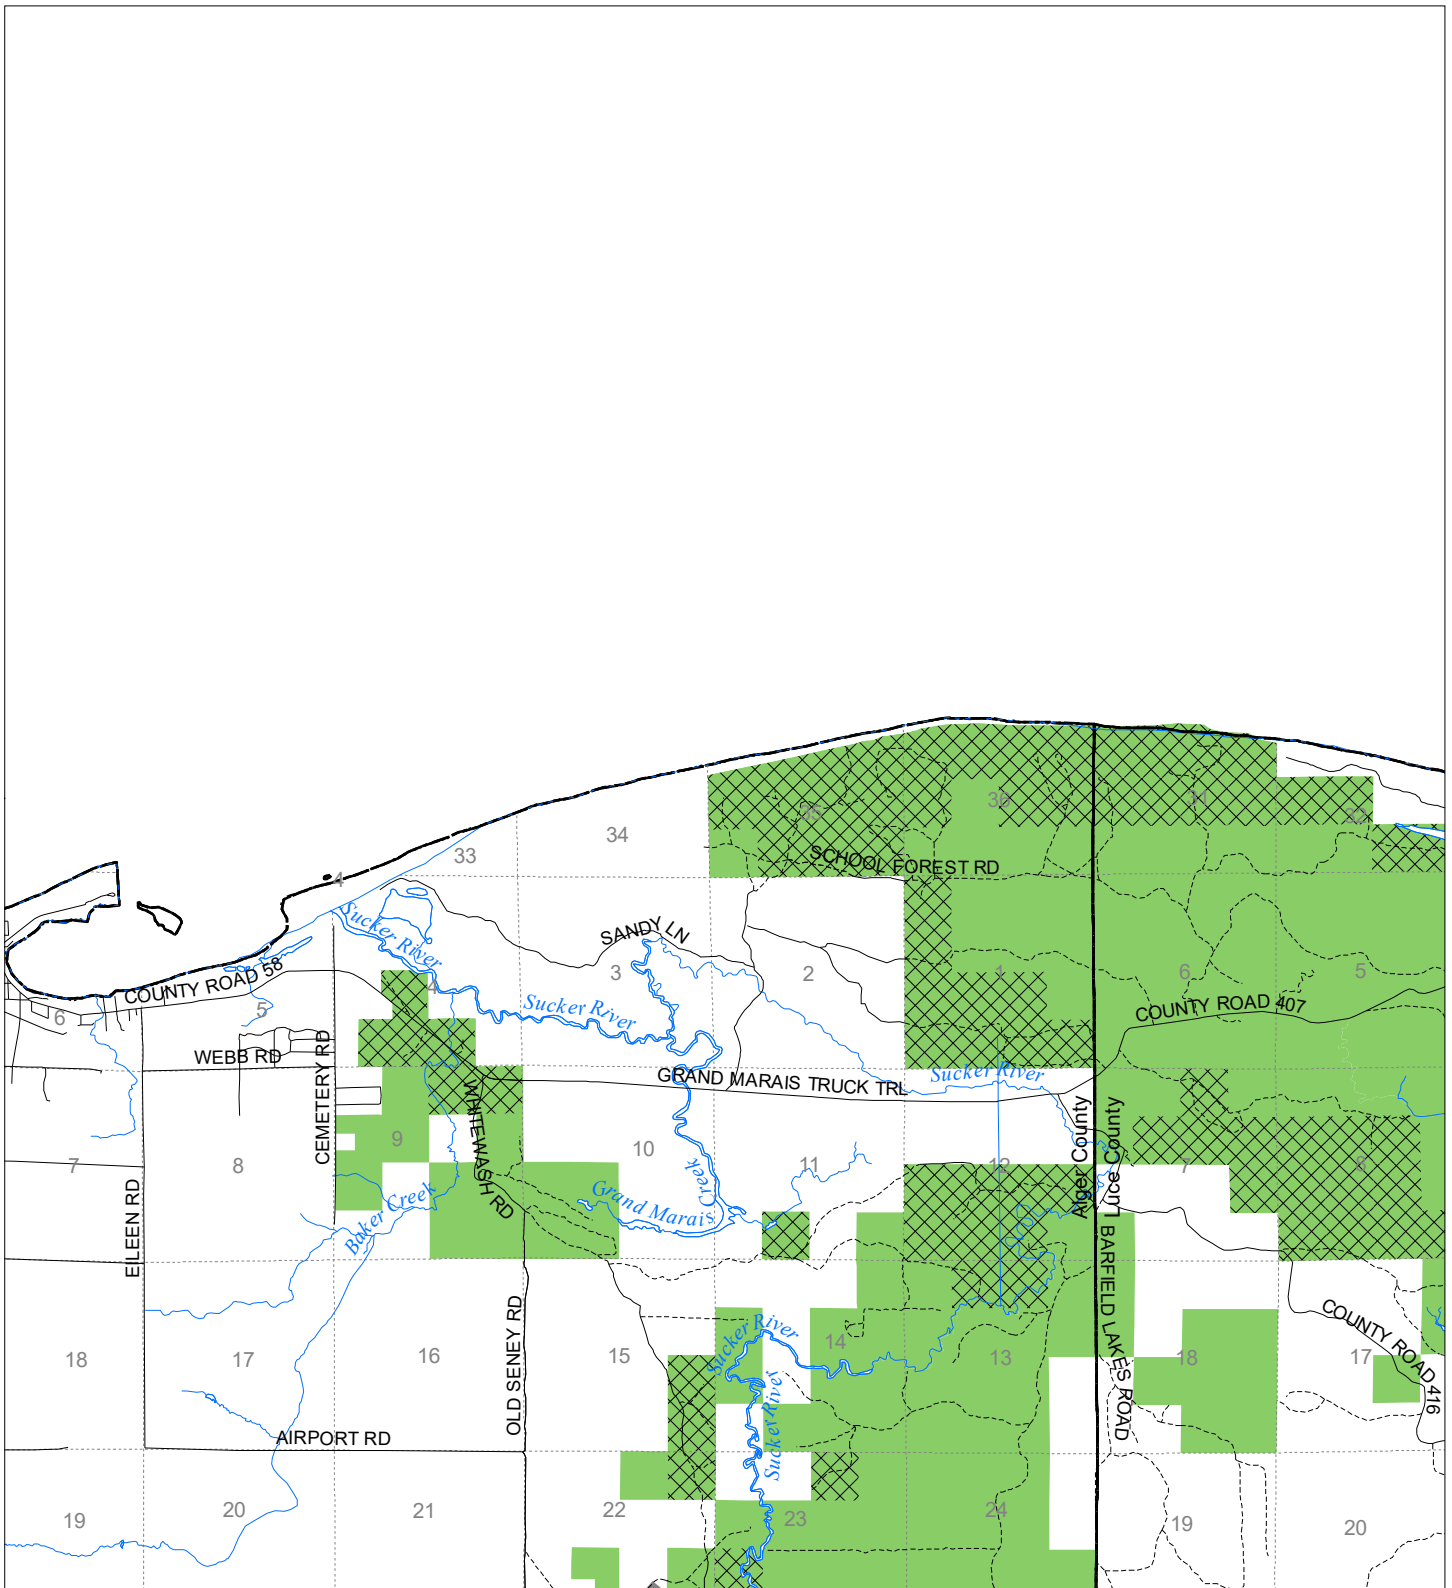

Fuelwood Collection  
Alger County  
**T50N,R13W**

- State land open to fuelwood collection
- State land closed to fuelwood collection

Effective: March 1, 2021

02/02/2021