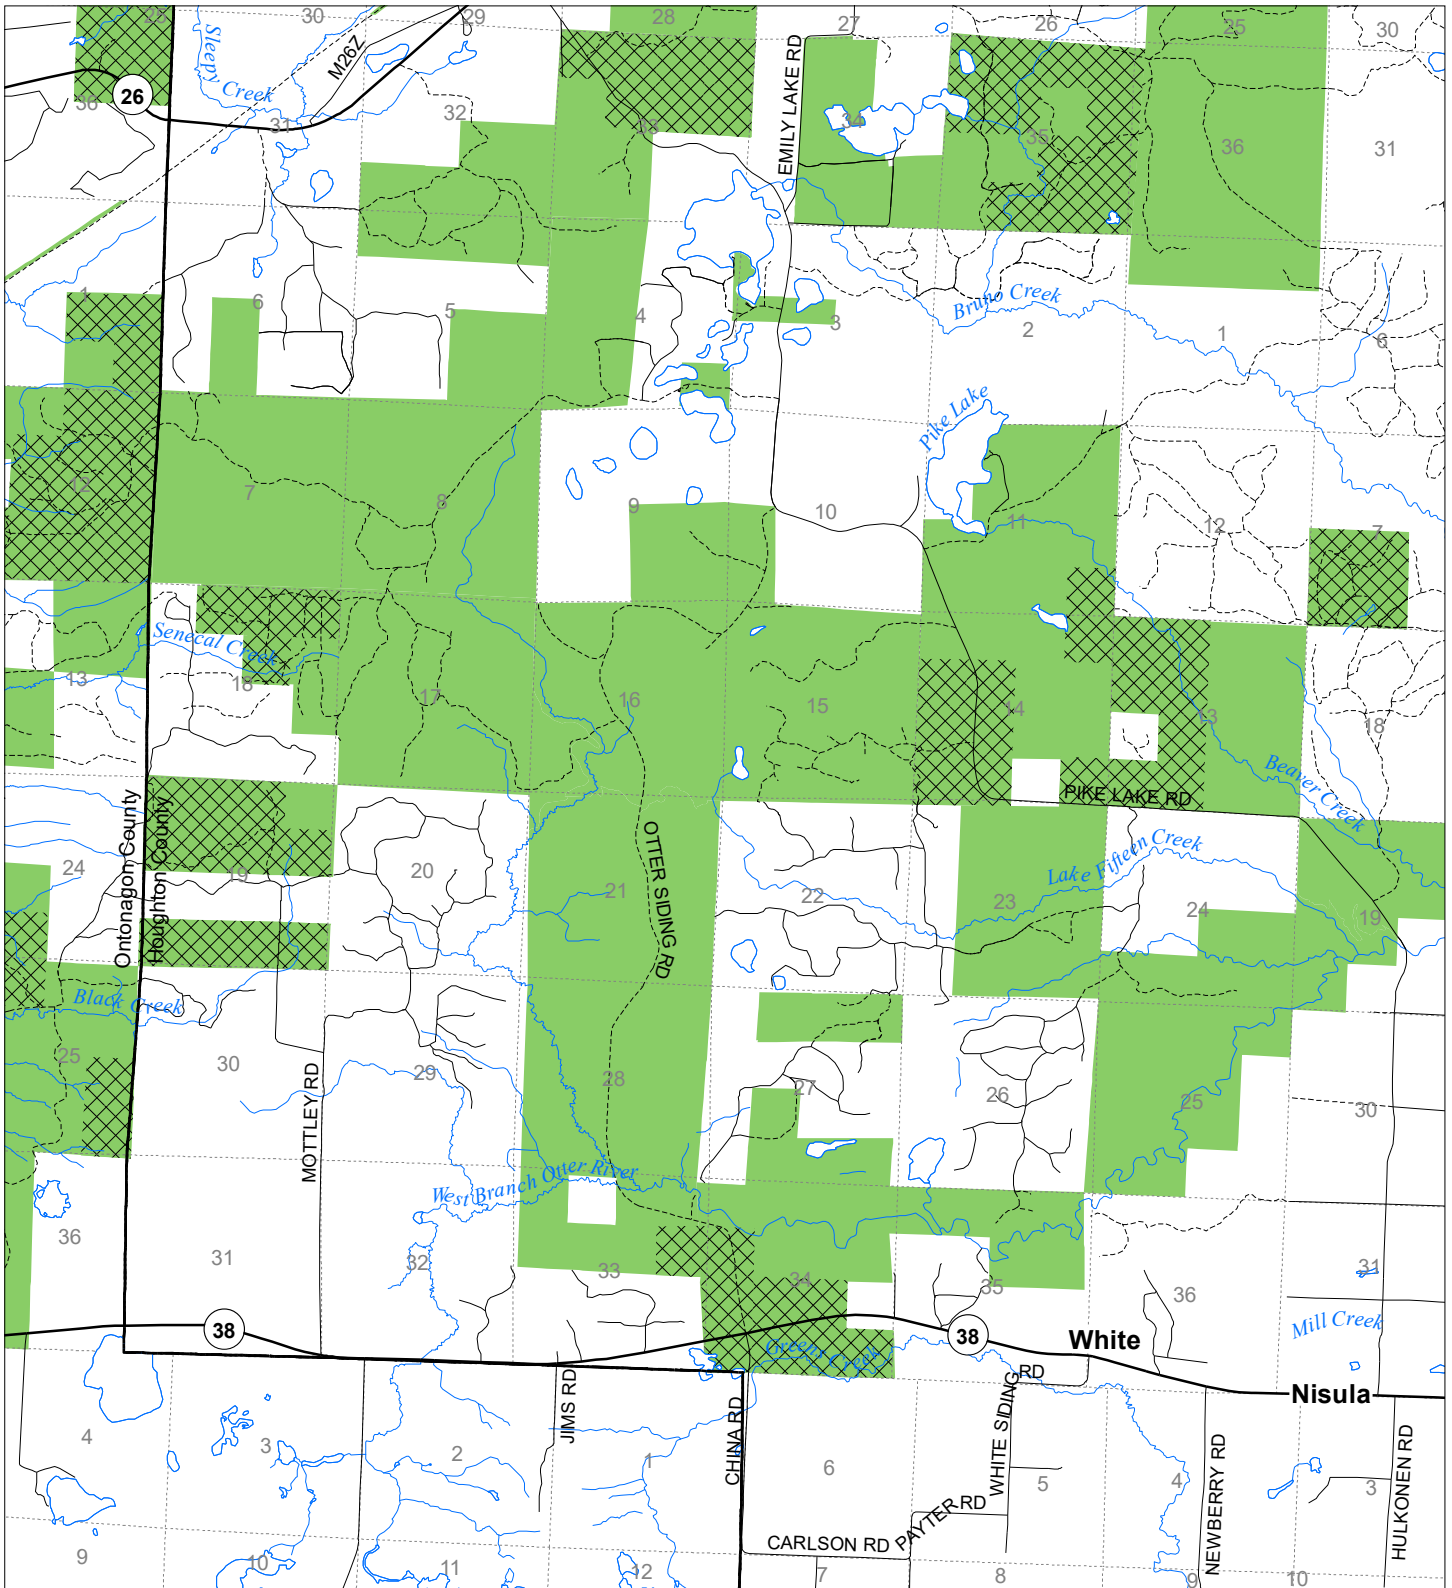

Fuelwood Collection
 Houghton County
T51N,R36W

- State land open to fuelwood collection
- State land closed to fuelwood collection

Effective: March 1, 2021

02/02/2021