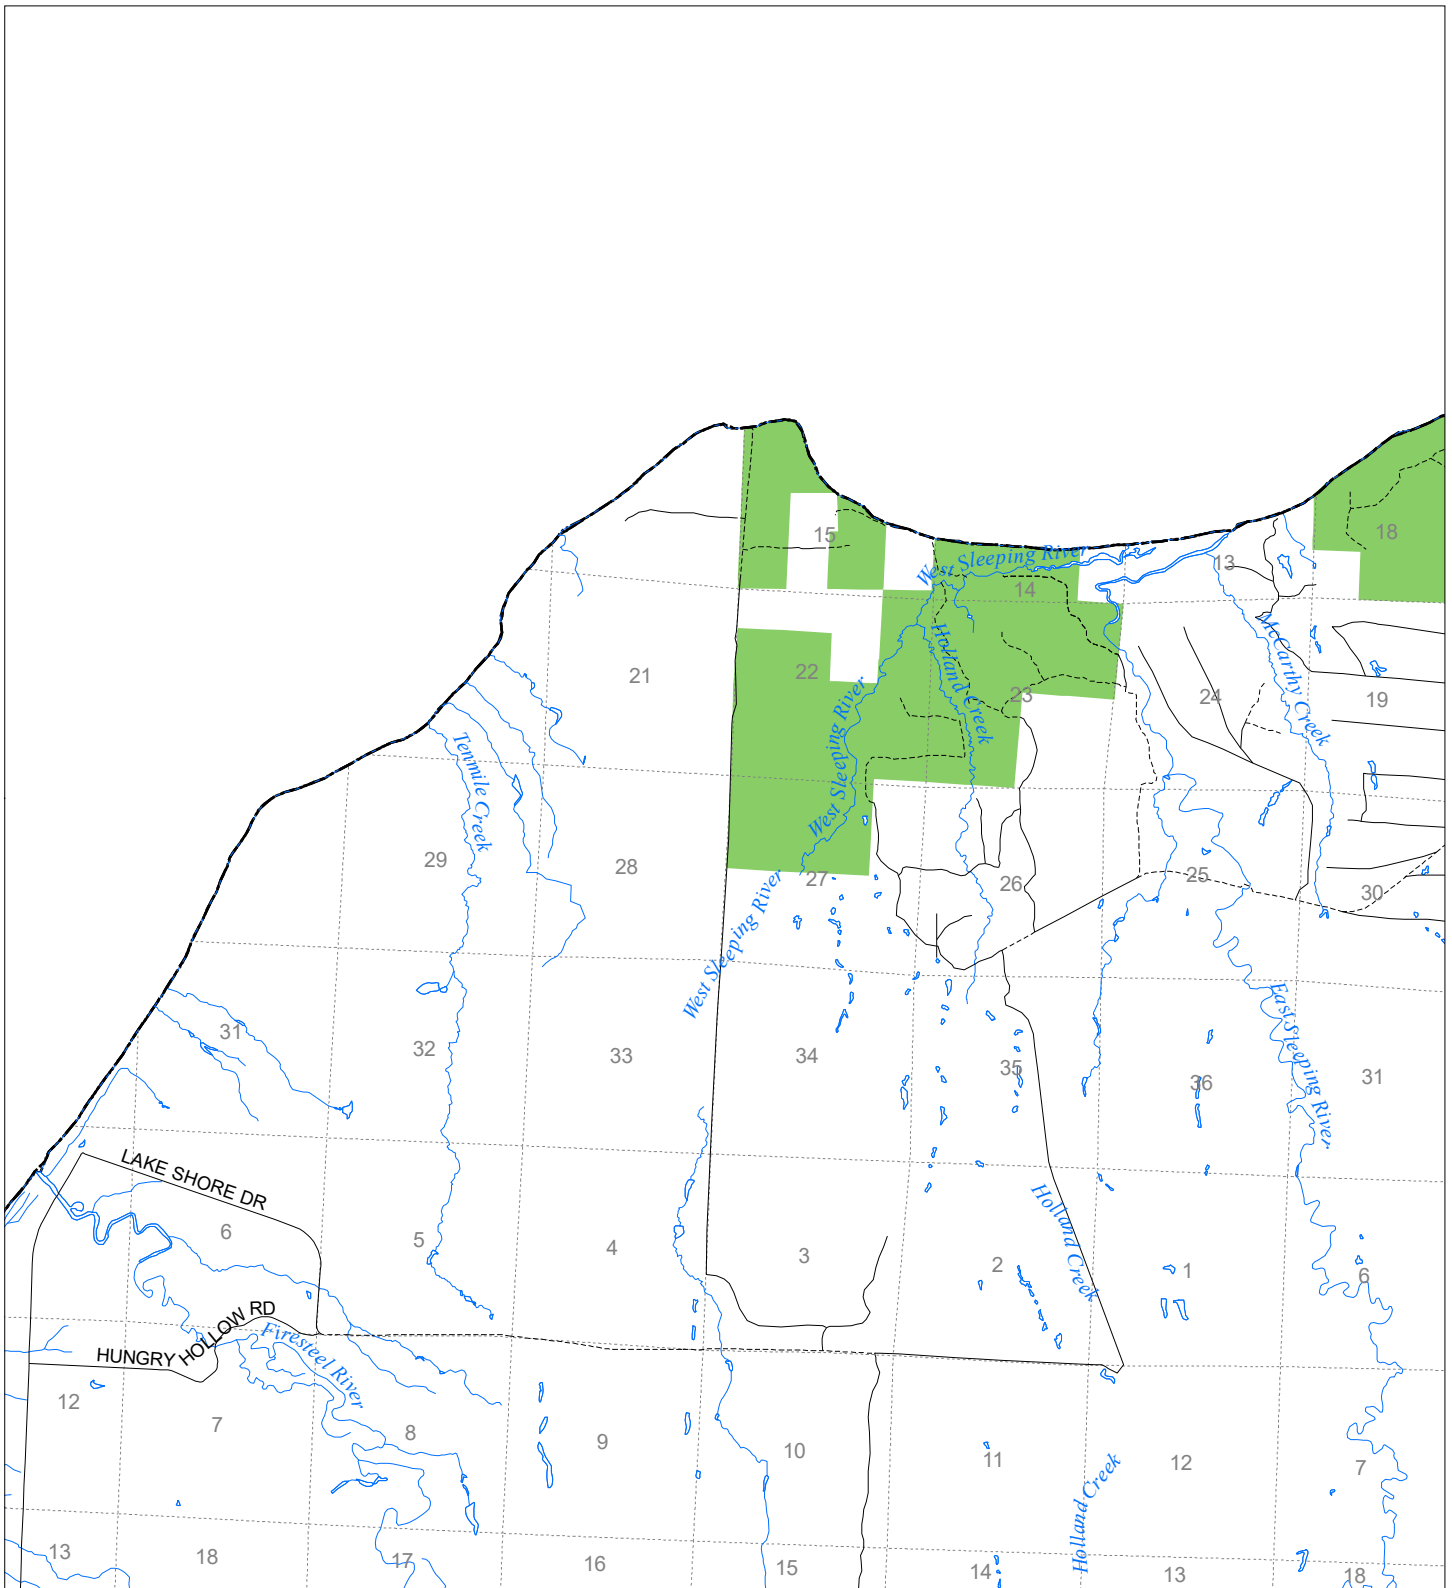

Fuelwood Collection
Ontonagon County
T53N,R38W

- State land open to fuelwood collection
- State land closed to fuelwood collection

Effective: March 1, 2021

0 Miles 0.5 1
02/02/2021