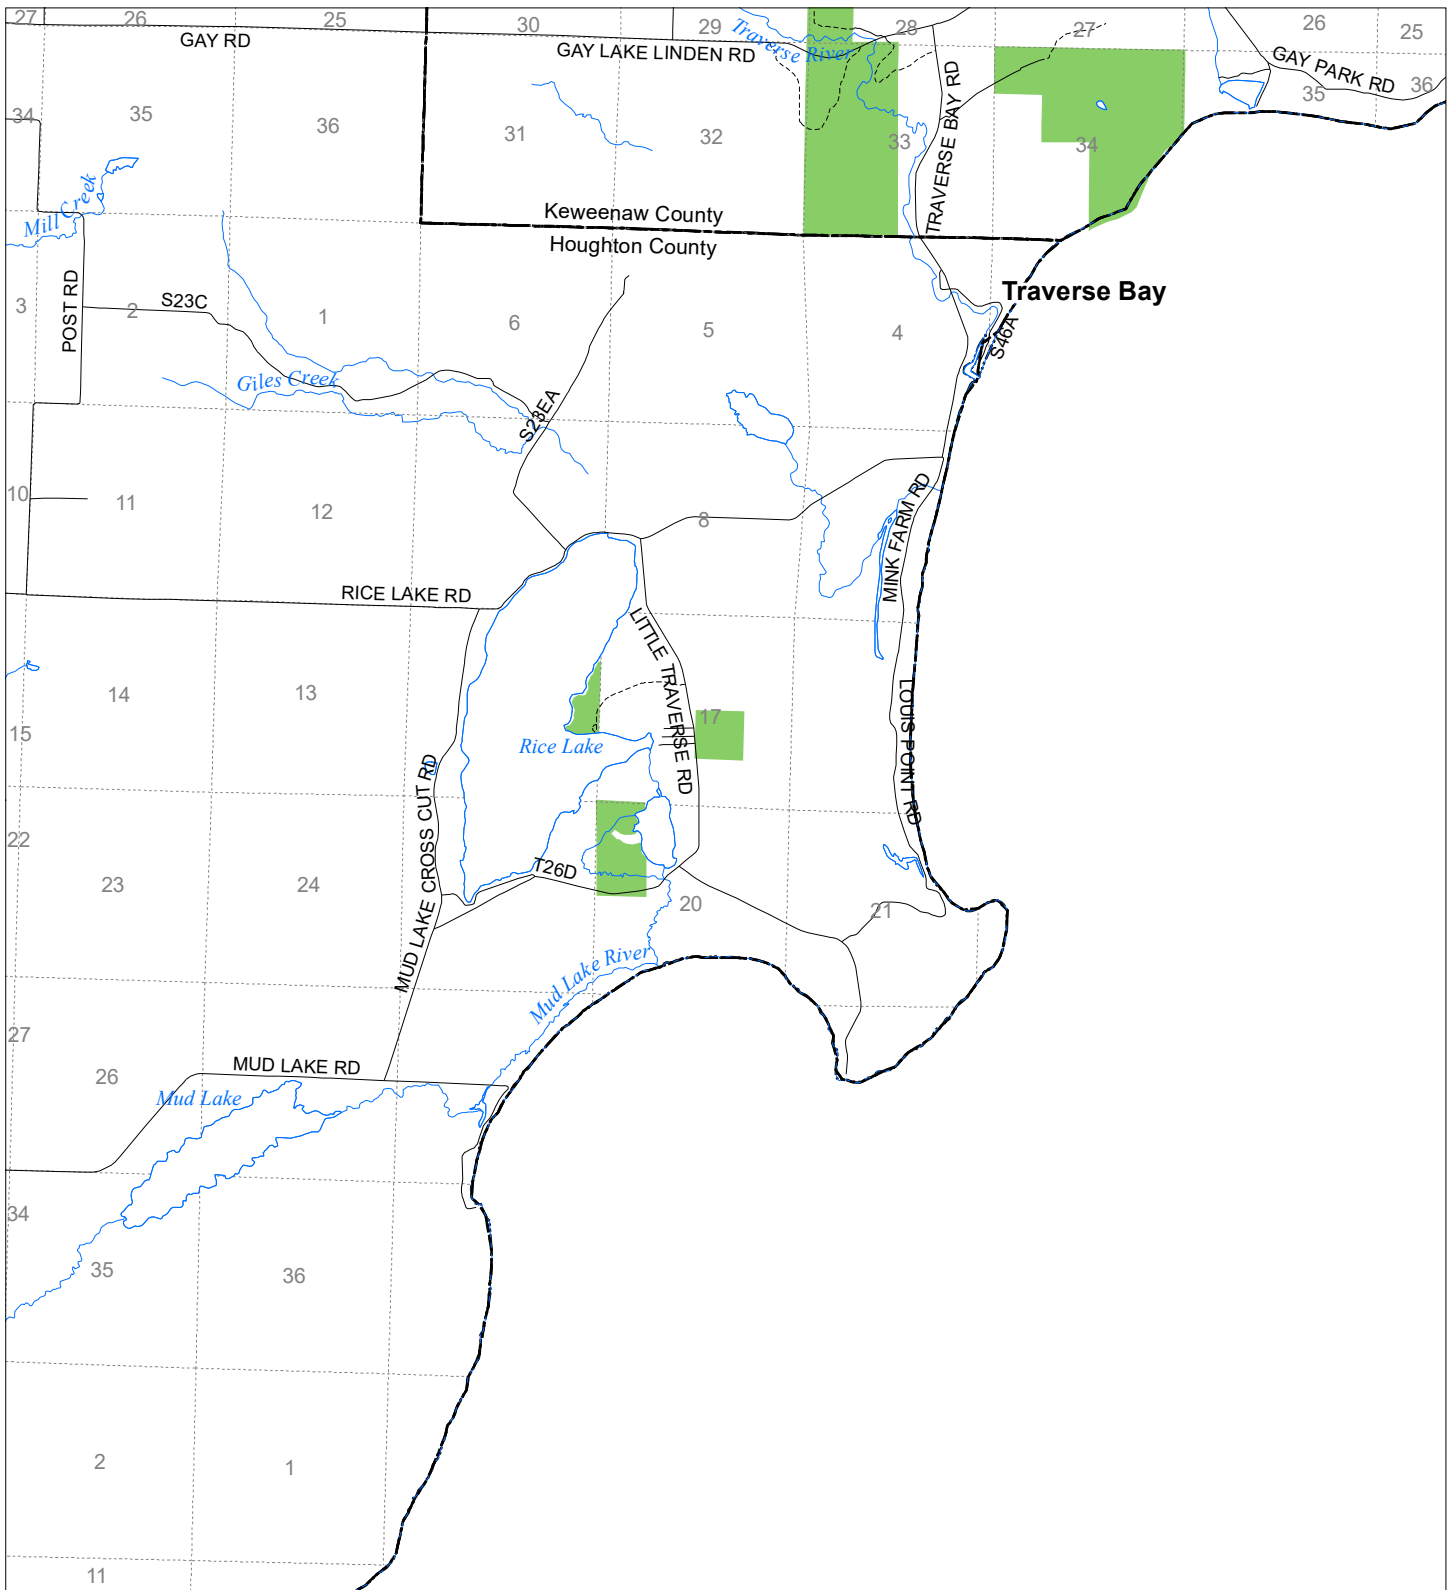

Fuelwood Collection
Houghton County
T55N,R31W

- State land open to fuelwood collection
- State land closed to fuelwood collection

Effective: March 1, 2021

N
Miles
0 0.5 1

02/02/2021