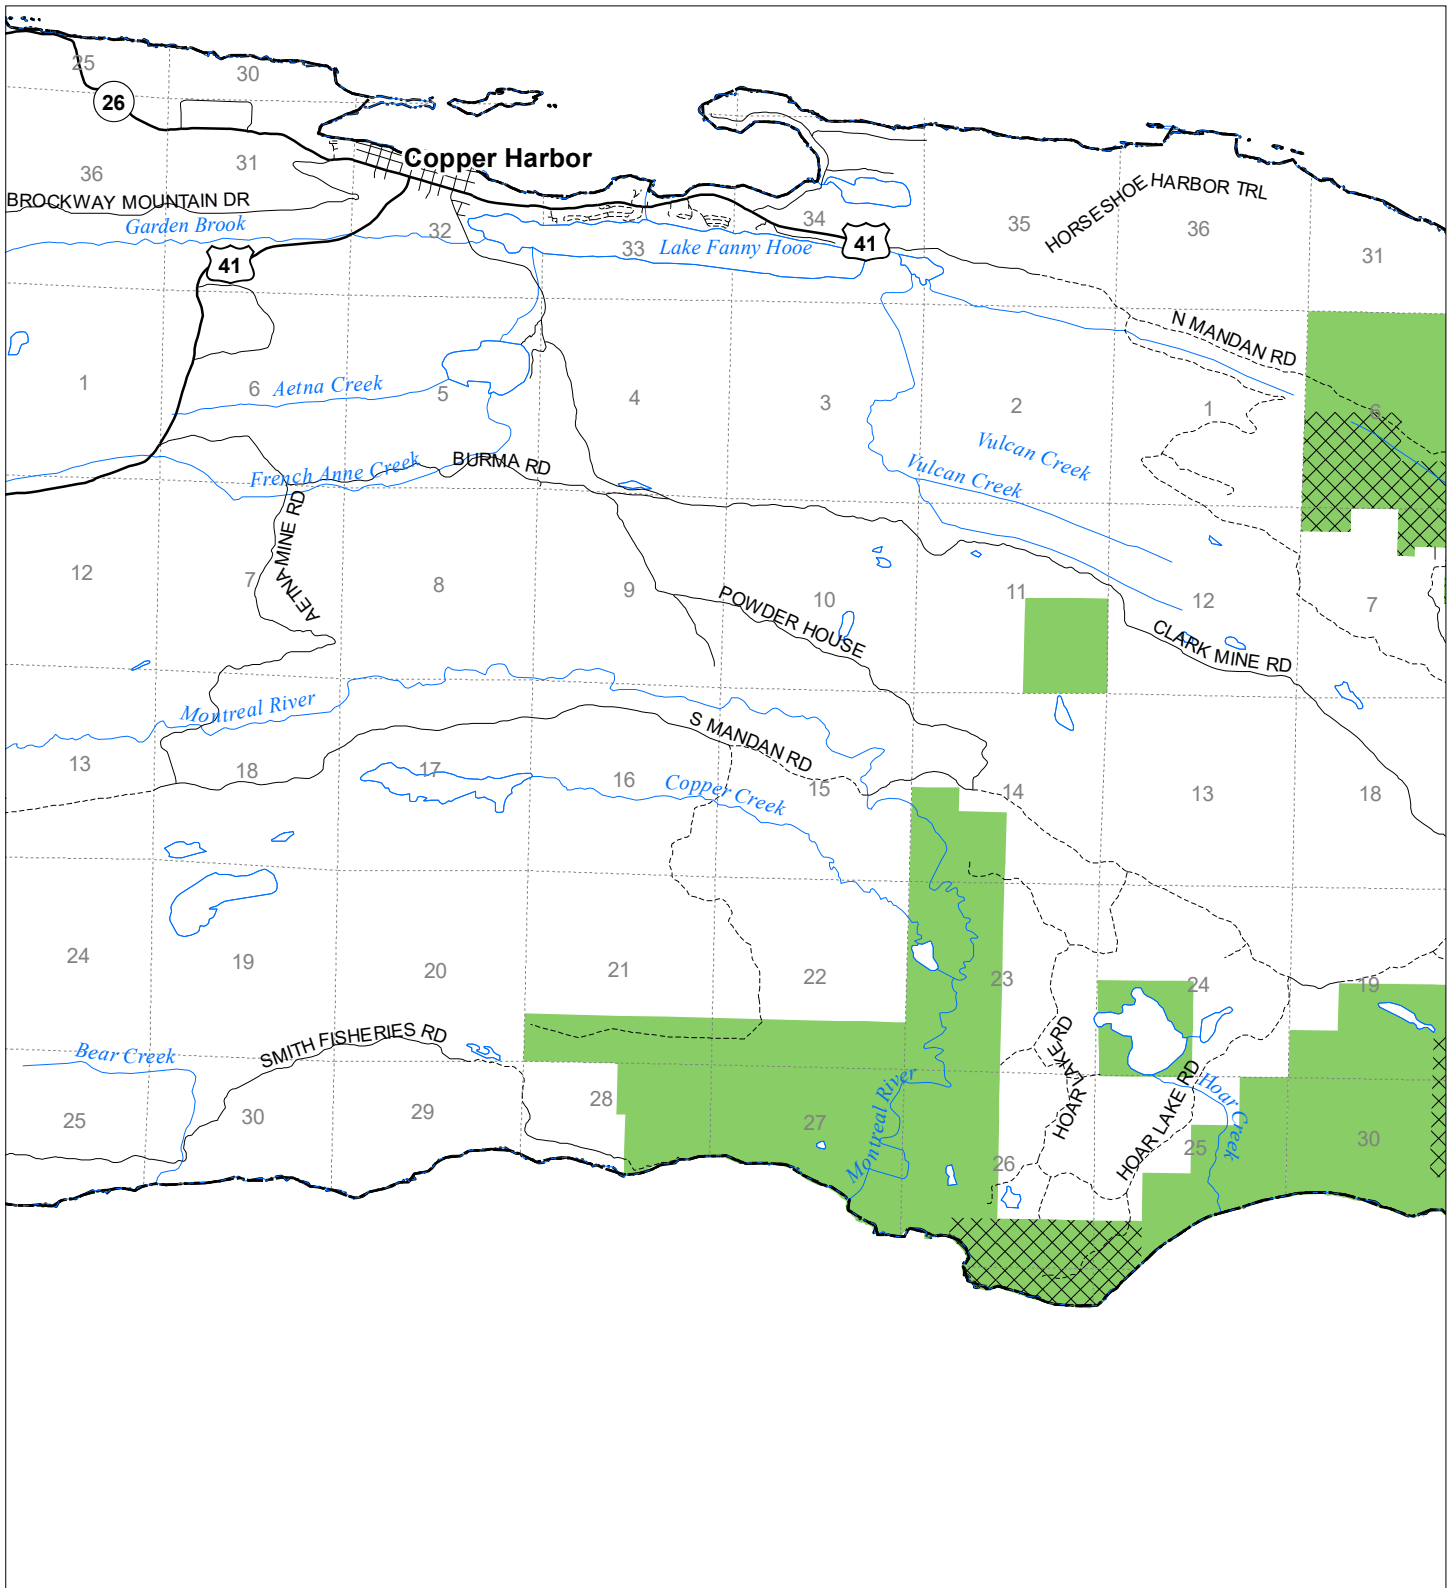

Fuelwood Collection
Keweenaw County
T58N,R28W

■ State land open to fuelwood collection
▨ State land closed to fuelwood collection
Effective: March 1, 2021

0 0.5 1 Miles
02/02/2021