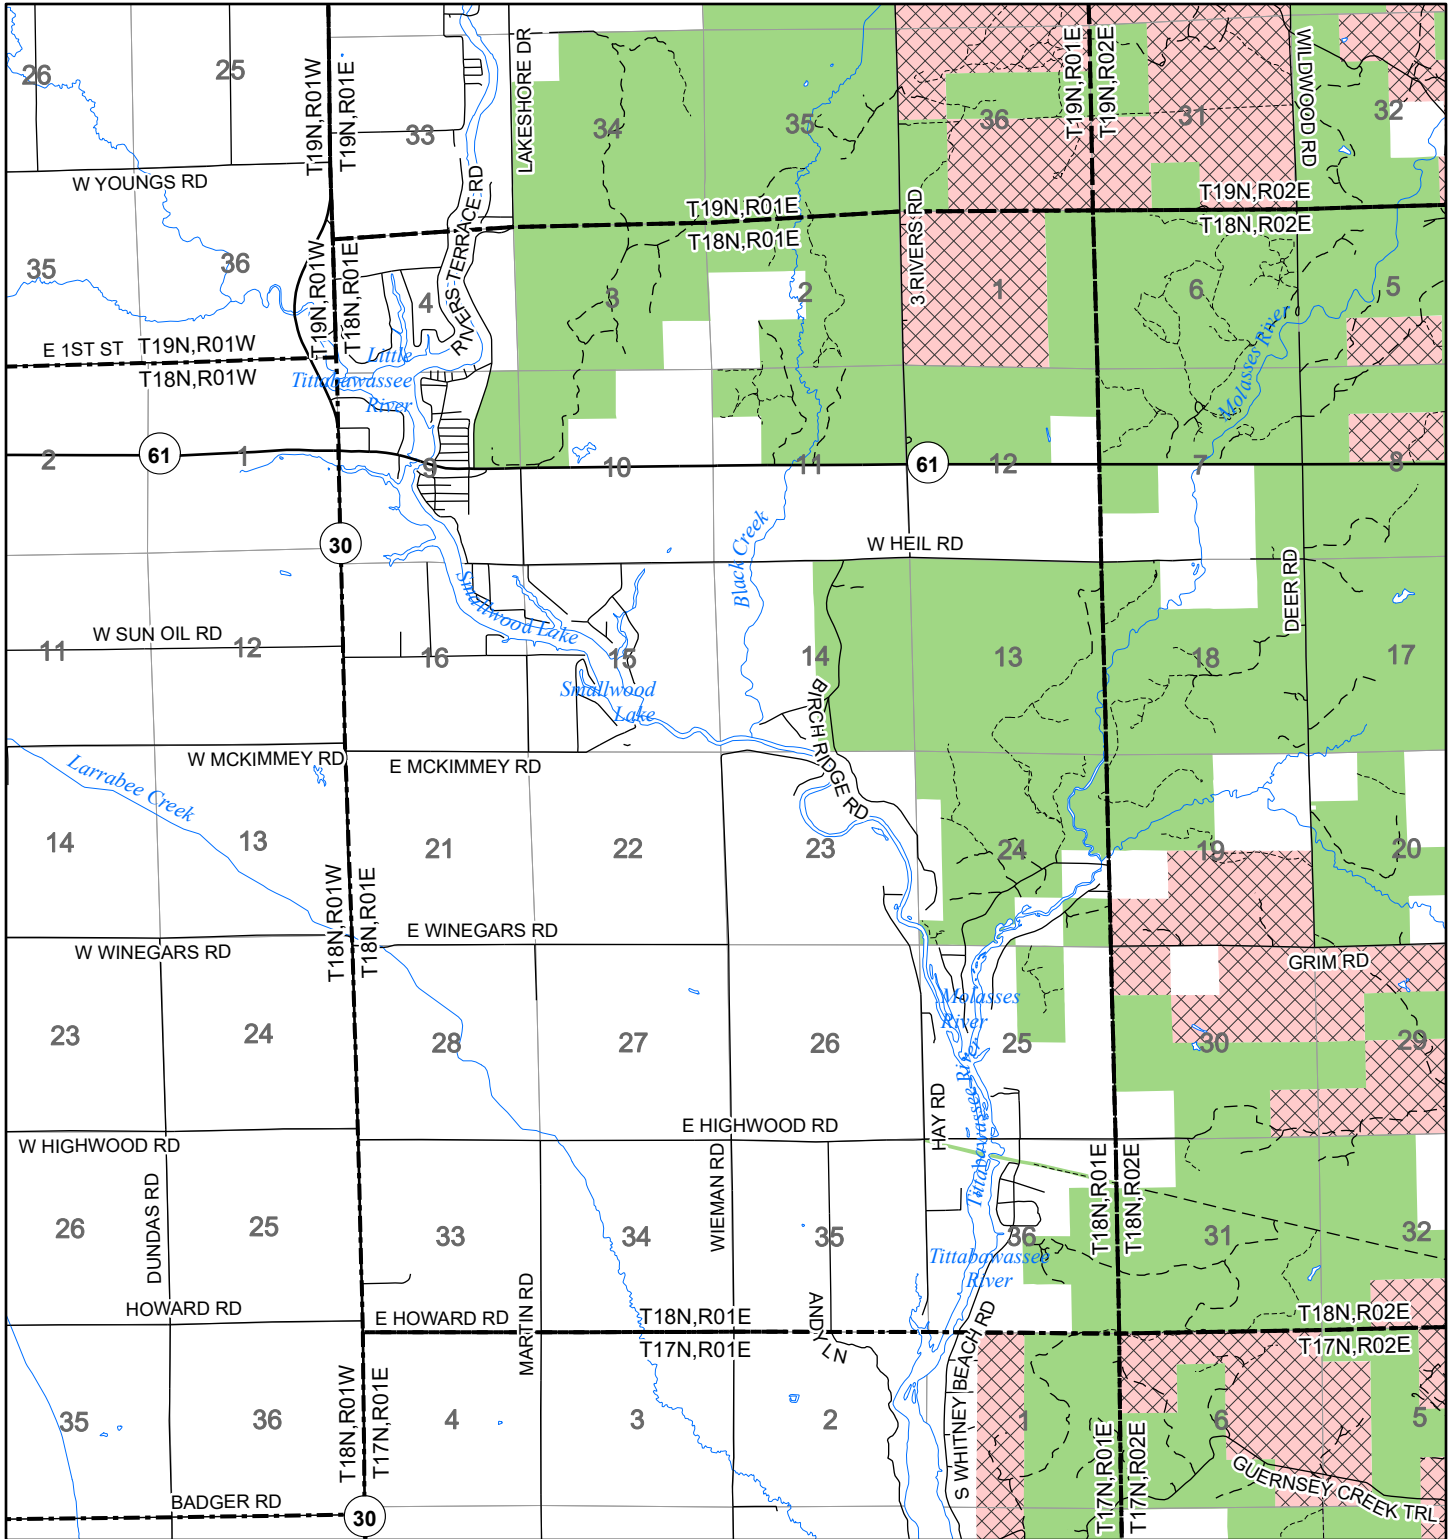

# 2022 Fuelwood Collection Map

## T18N,R01E

### GLADWIN CO.

- Open to Fuelwood Collection
- Open (Recently Closed Timber Sale)
- State land closed to fuelwood collection
- Snowmobile trail

Effective: April 1, 2022