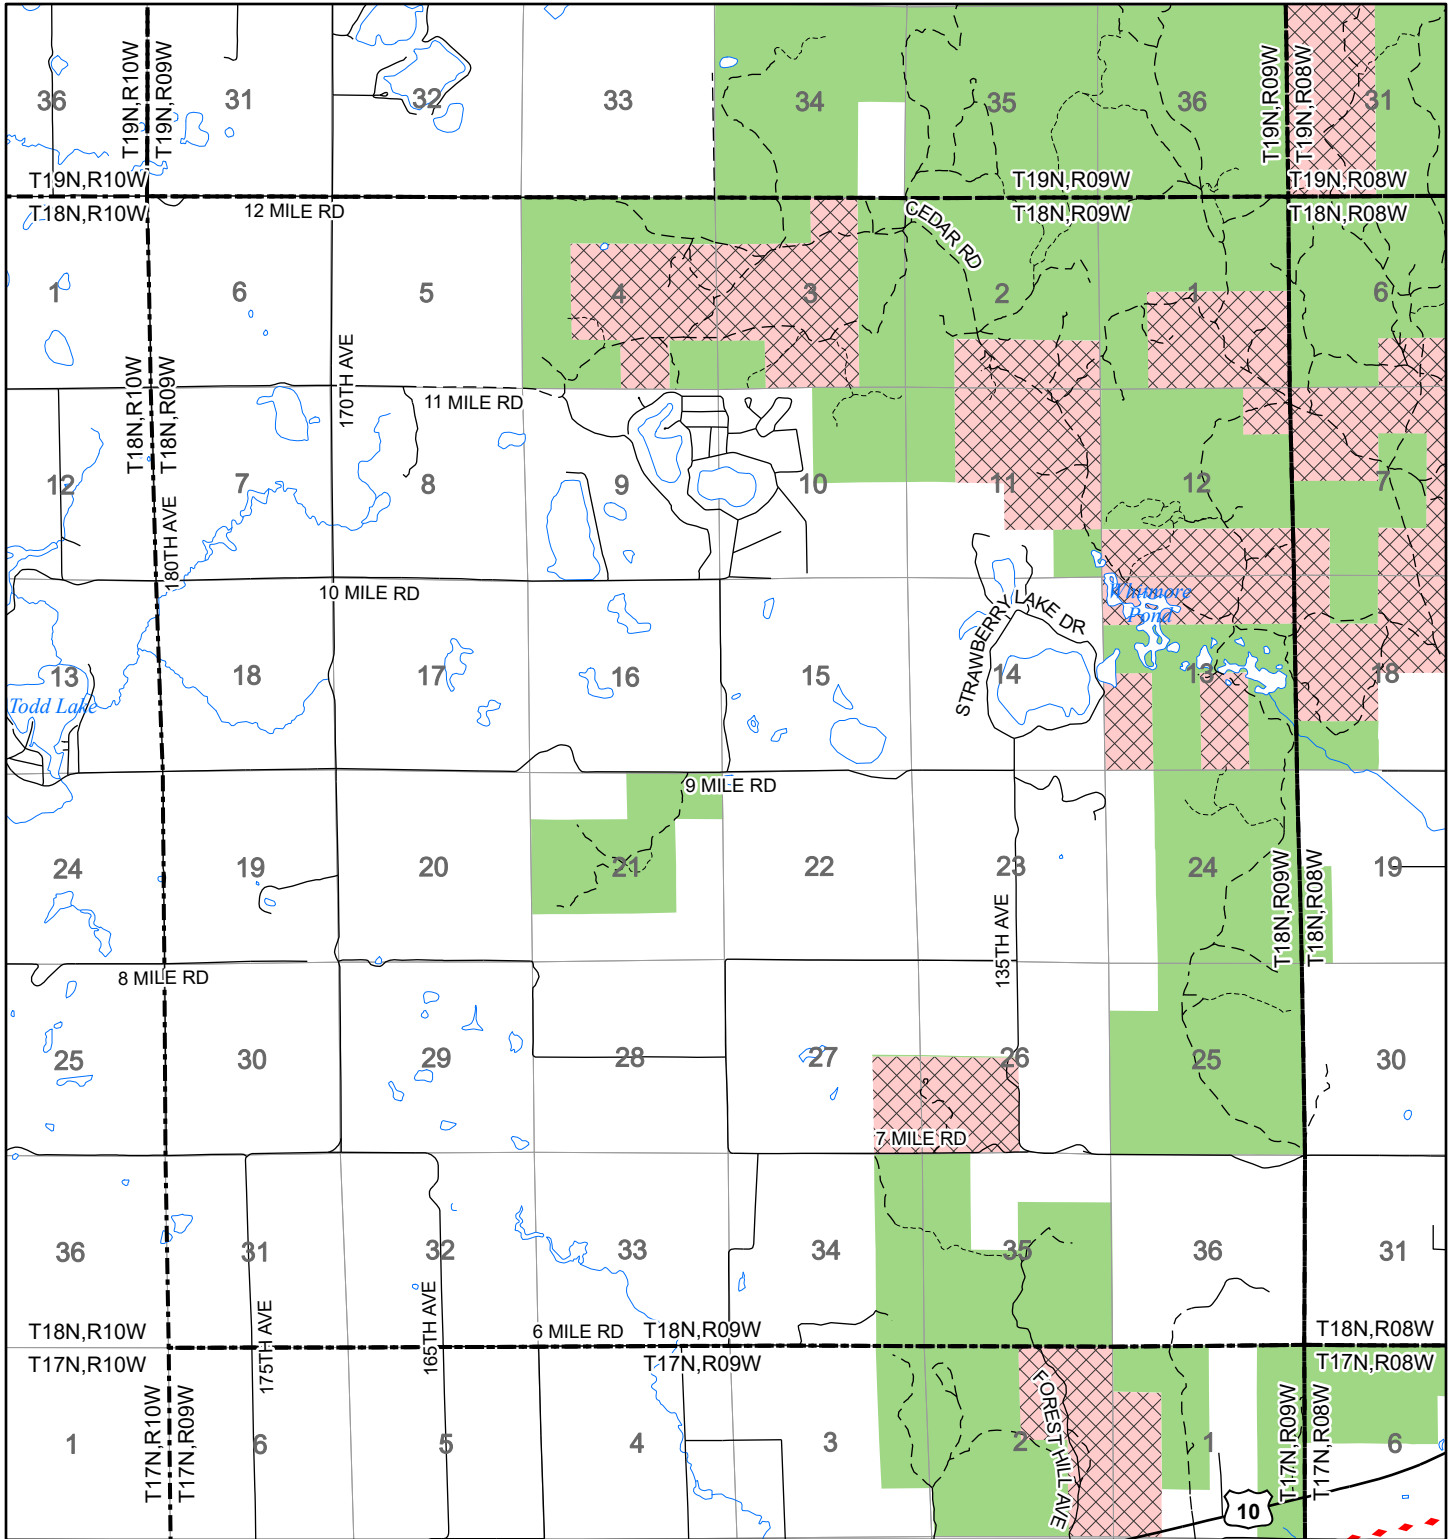

2022 Fuelwood Collection Map

T18N,R09W

OSCEOLA CO.

- Open to Fuelwood Collection
- Open (Recently Closed Timber Sale)
- State land closed to fuelwood collection
- Snowmobile trail

Effective: April 1, 2022