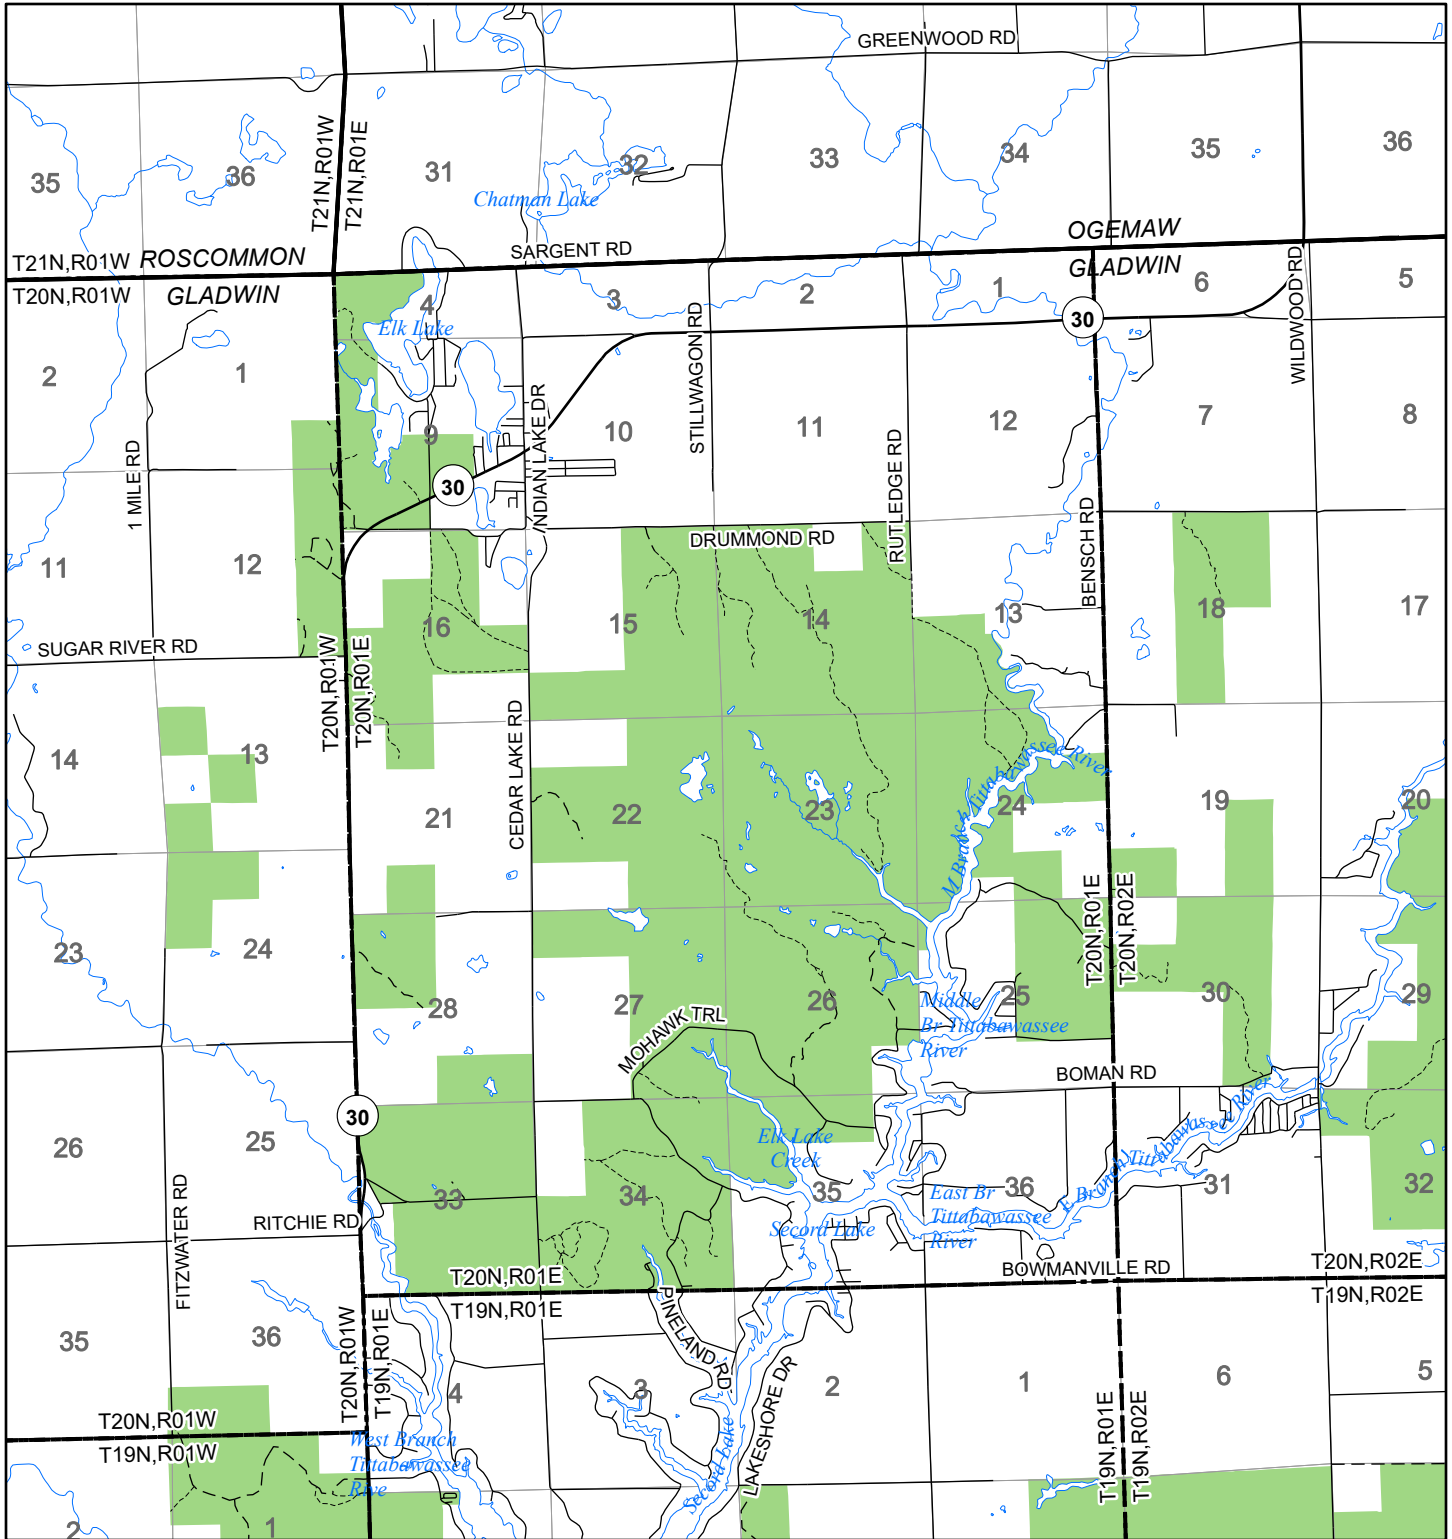

2022 Fuelwood Collection Map

T20N,R01E

GLADWIN CO.

- Open to Fuelwood Collection
- Open (Recently Closed Timber Sale)
- State land closed to fuelwood collection
- Snowmobile trail

Effective: April 1, 2022