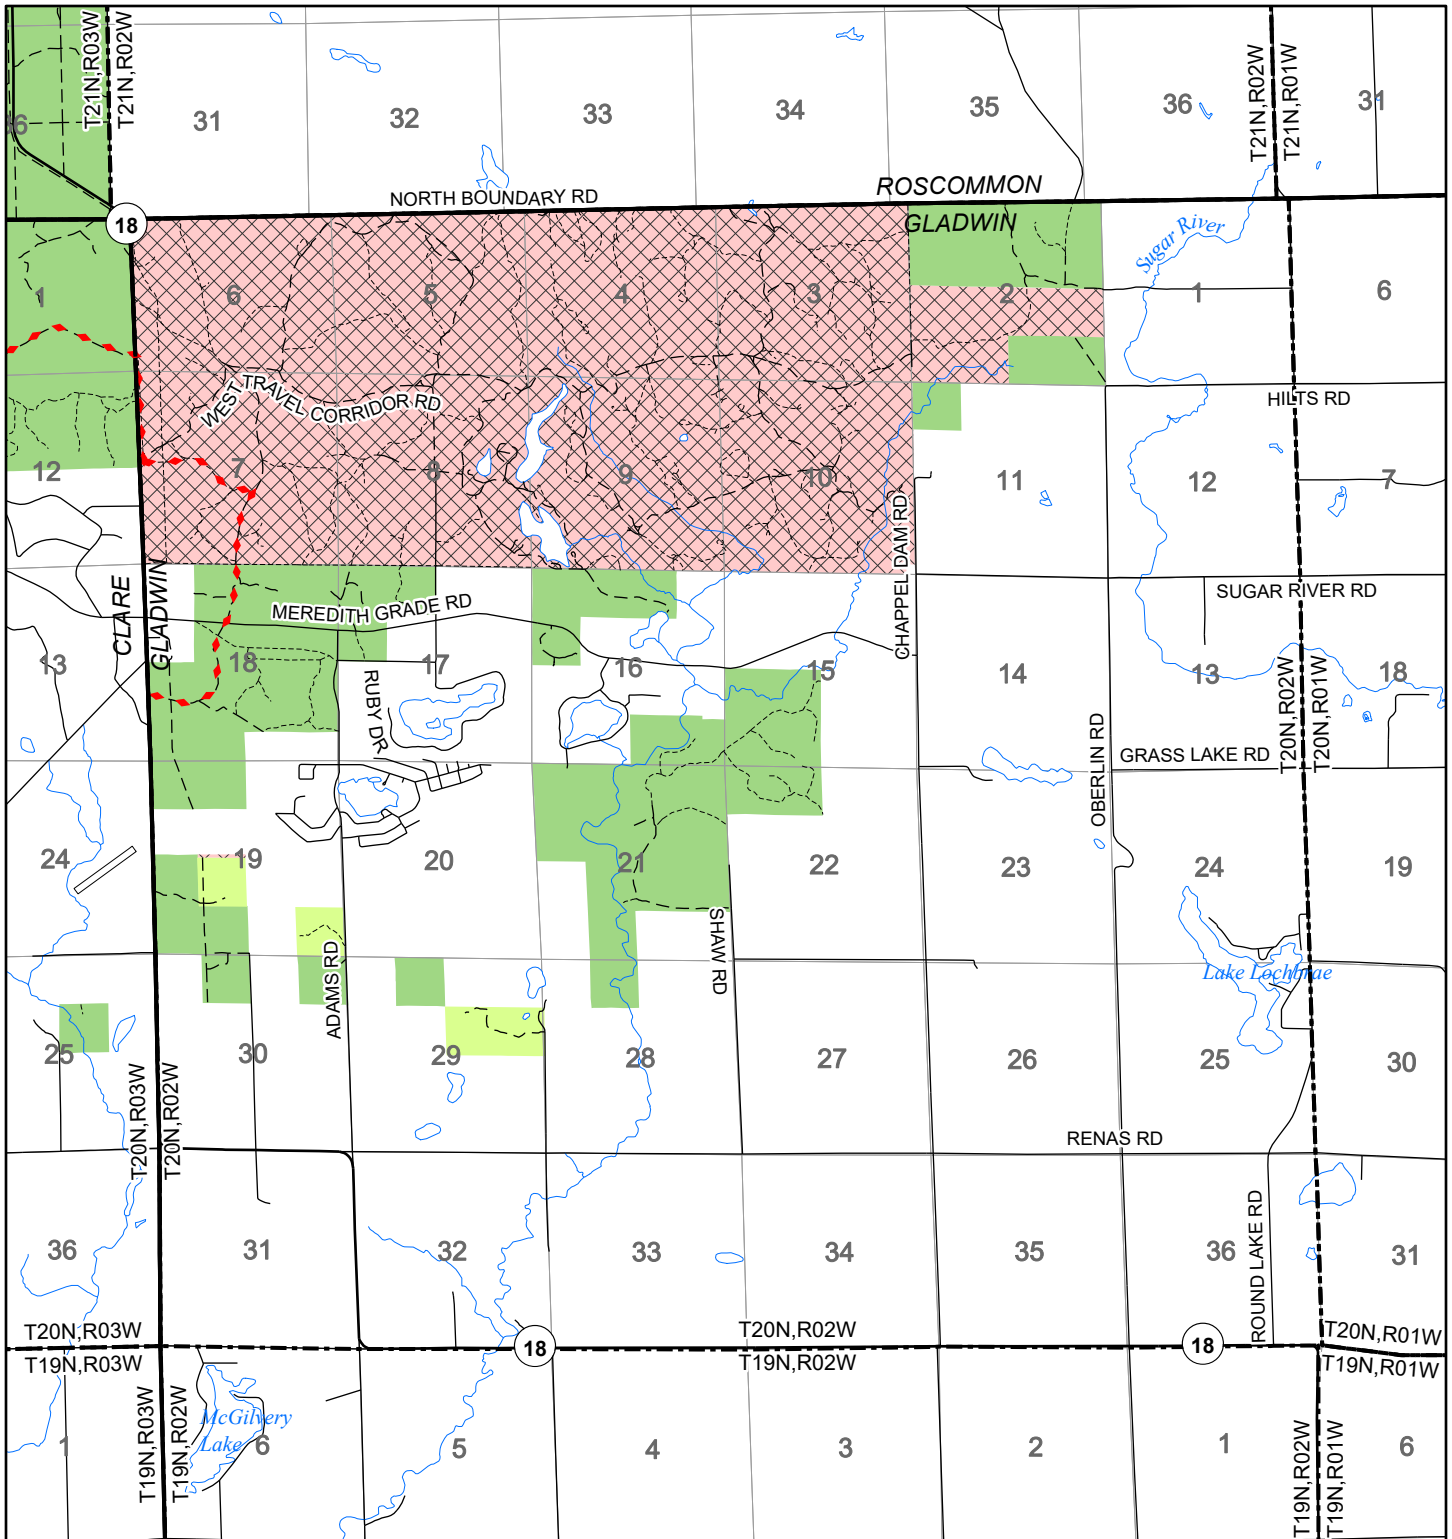

2022 Fuelwood Collection Map

T20N,R02W

GLADWIN CO.

- Open to Fuelwood Collection
- Open (Recently Closed Timber Sale)
- State land closed to fuelwood collection
- Snowmobile trail

Effective: April 1, 2022