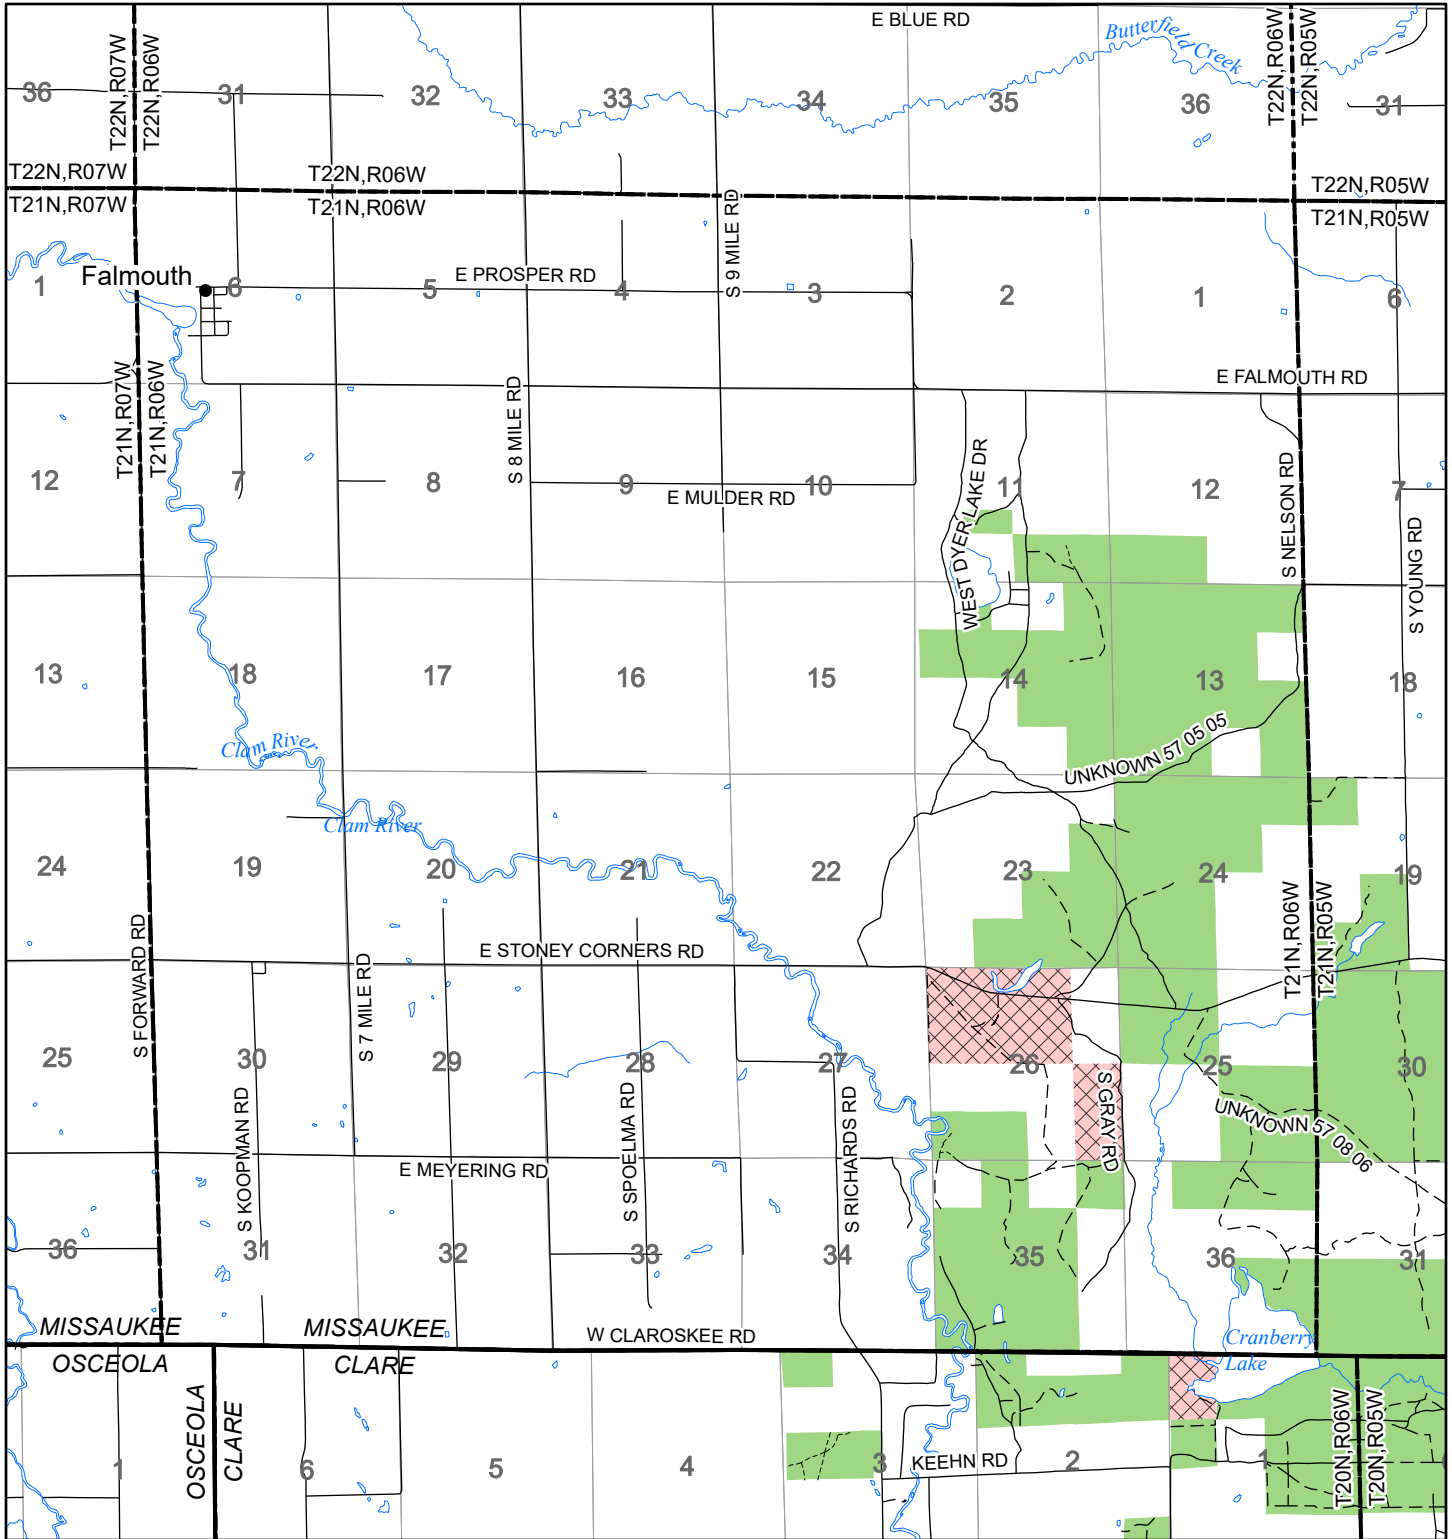

2022 Fuelwood Collection Map

T21N,R06W

MISSAUKEE CO.

- Open to Fuelwood Collection
- Open (Recently Closed Timber Sale)
- State land closed to fuelwood collection
- Snowmobile trail

Effective: April 1, 2022