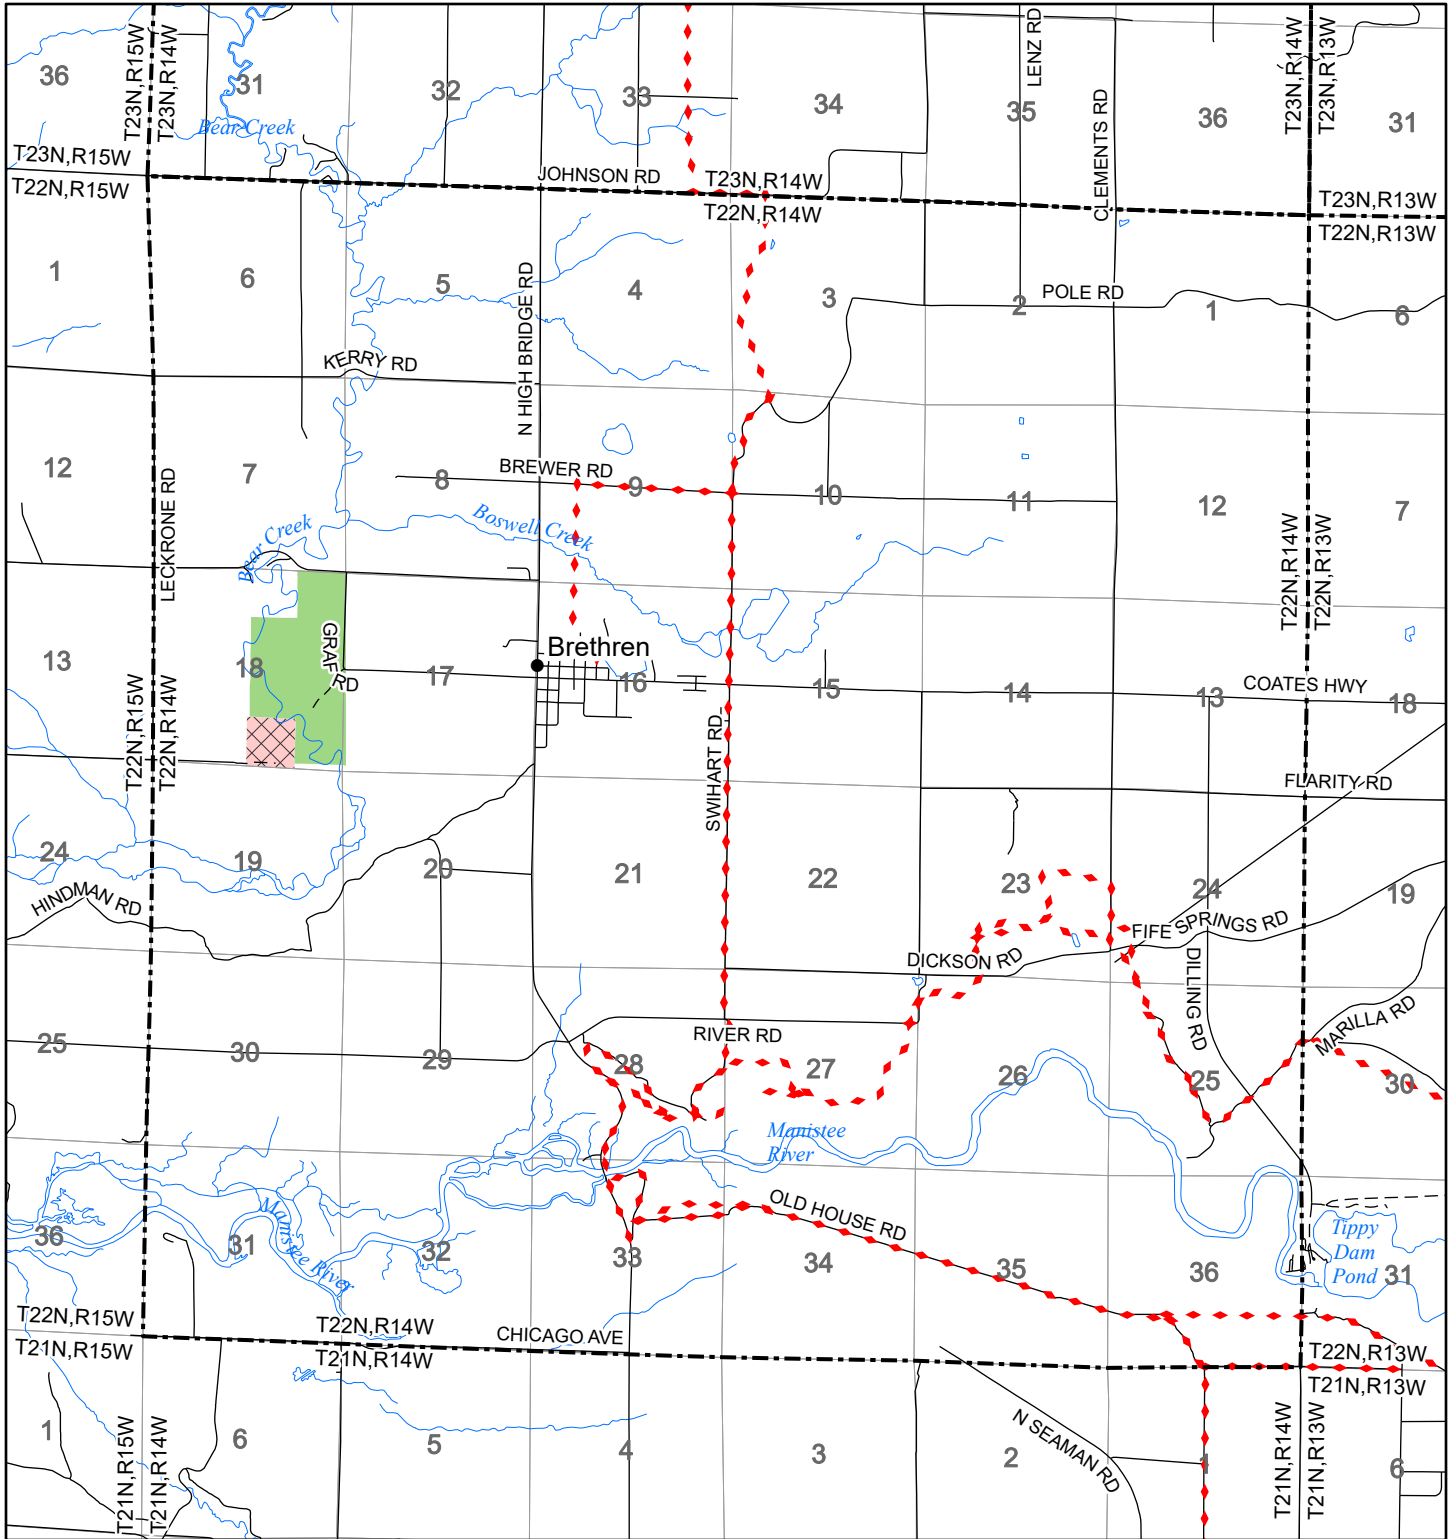

2022 Fuelwood Collection Map

T22N,R14W

MANISTEE CO.

- Open to Fuelwood Collection
- Open (Recently Closed Timber Sale)
- State land closed to fuelwood collection
- Snowmobile trail

Effective: April 1, 2022