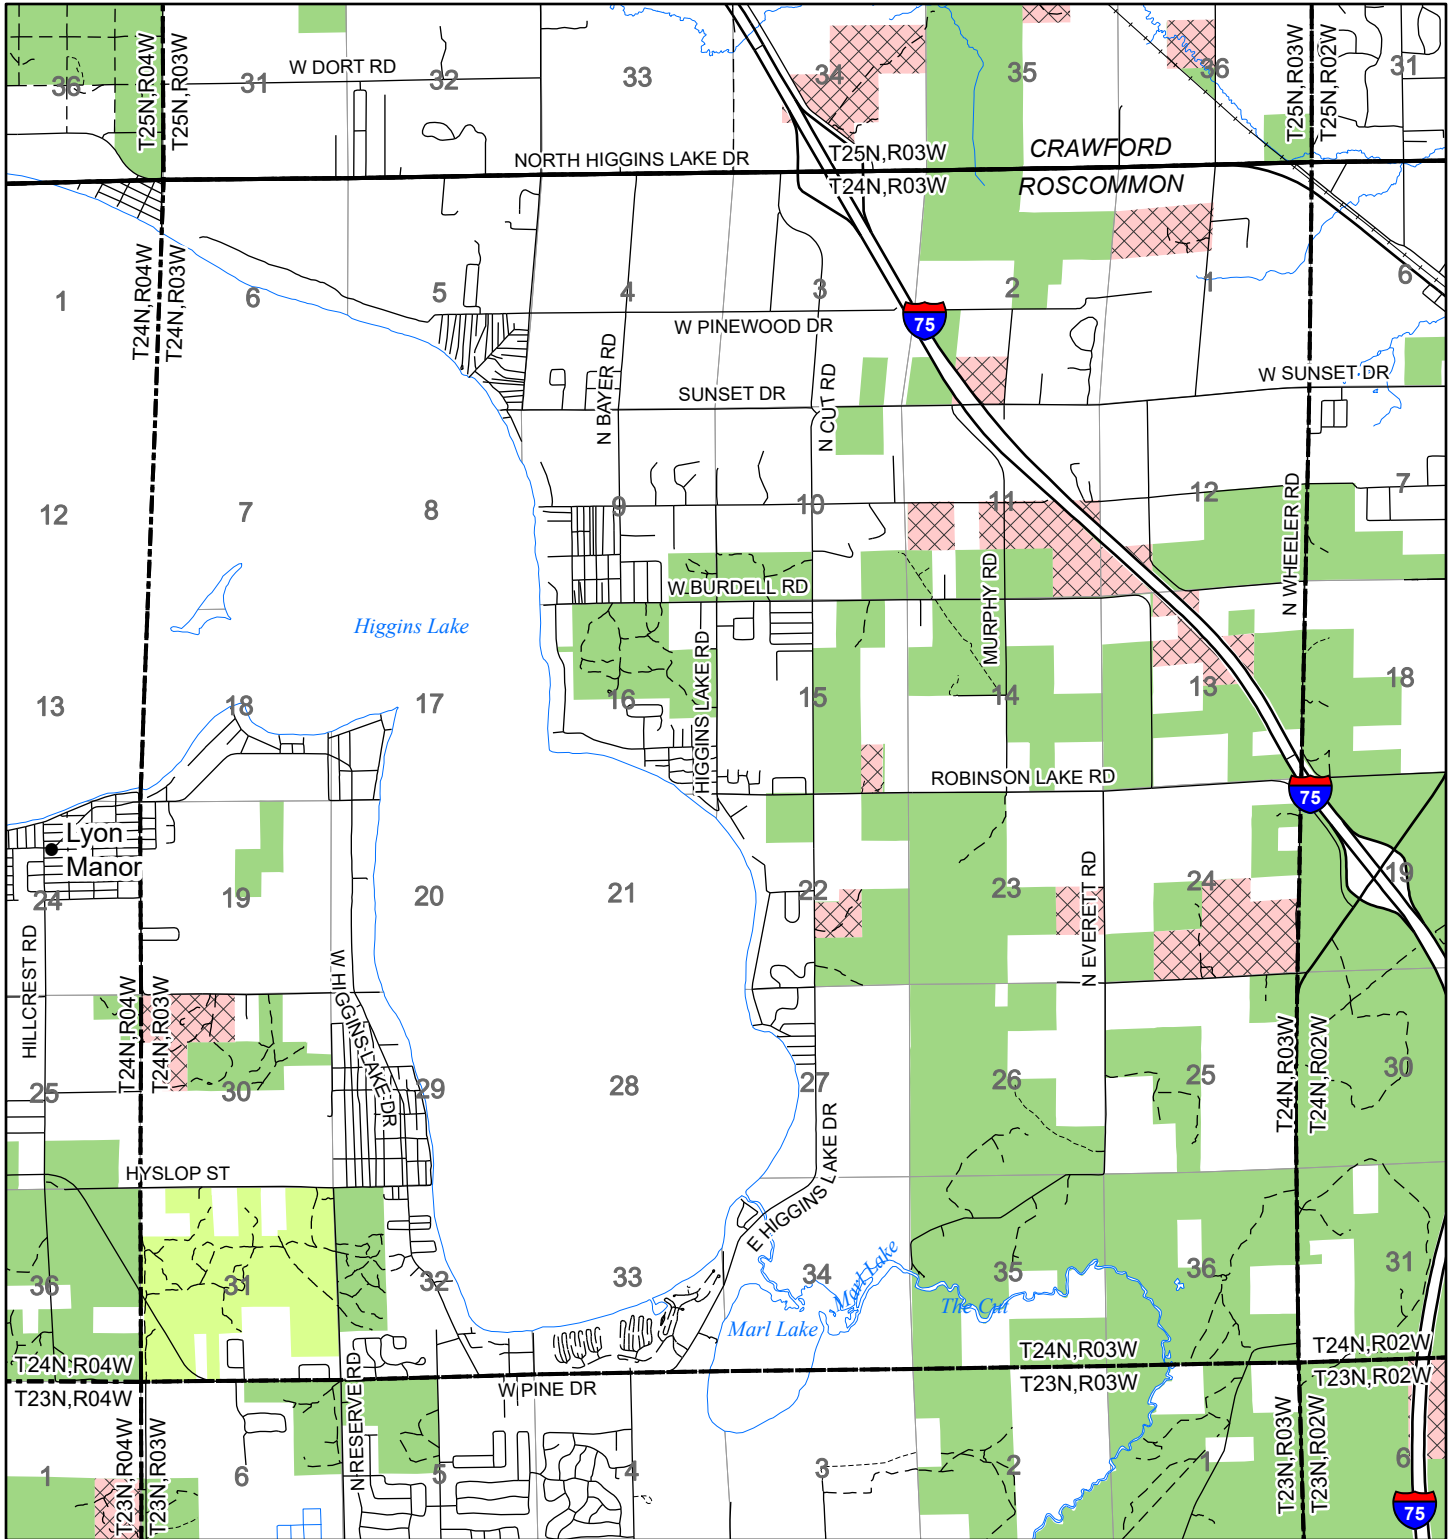

# 2022 Fuelwood Collection Map

## T24N,R03W

### ROSCOMMON CO.

- Open to Fuelwood Collection
- Open (Recently Closed Timber Sale)
- State land closed to fuelwood collection
- Snowmobile trail

Effective: April 1, 2022