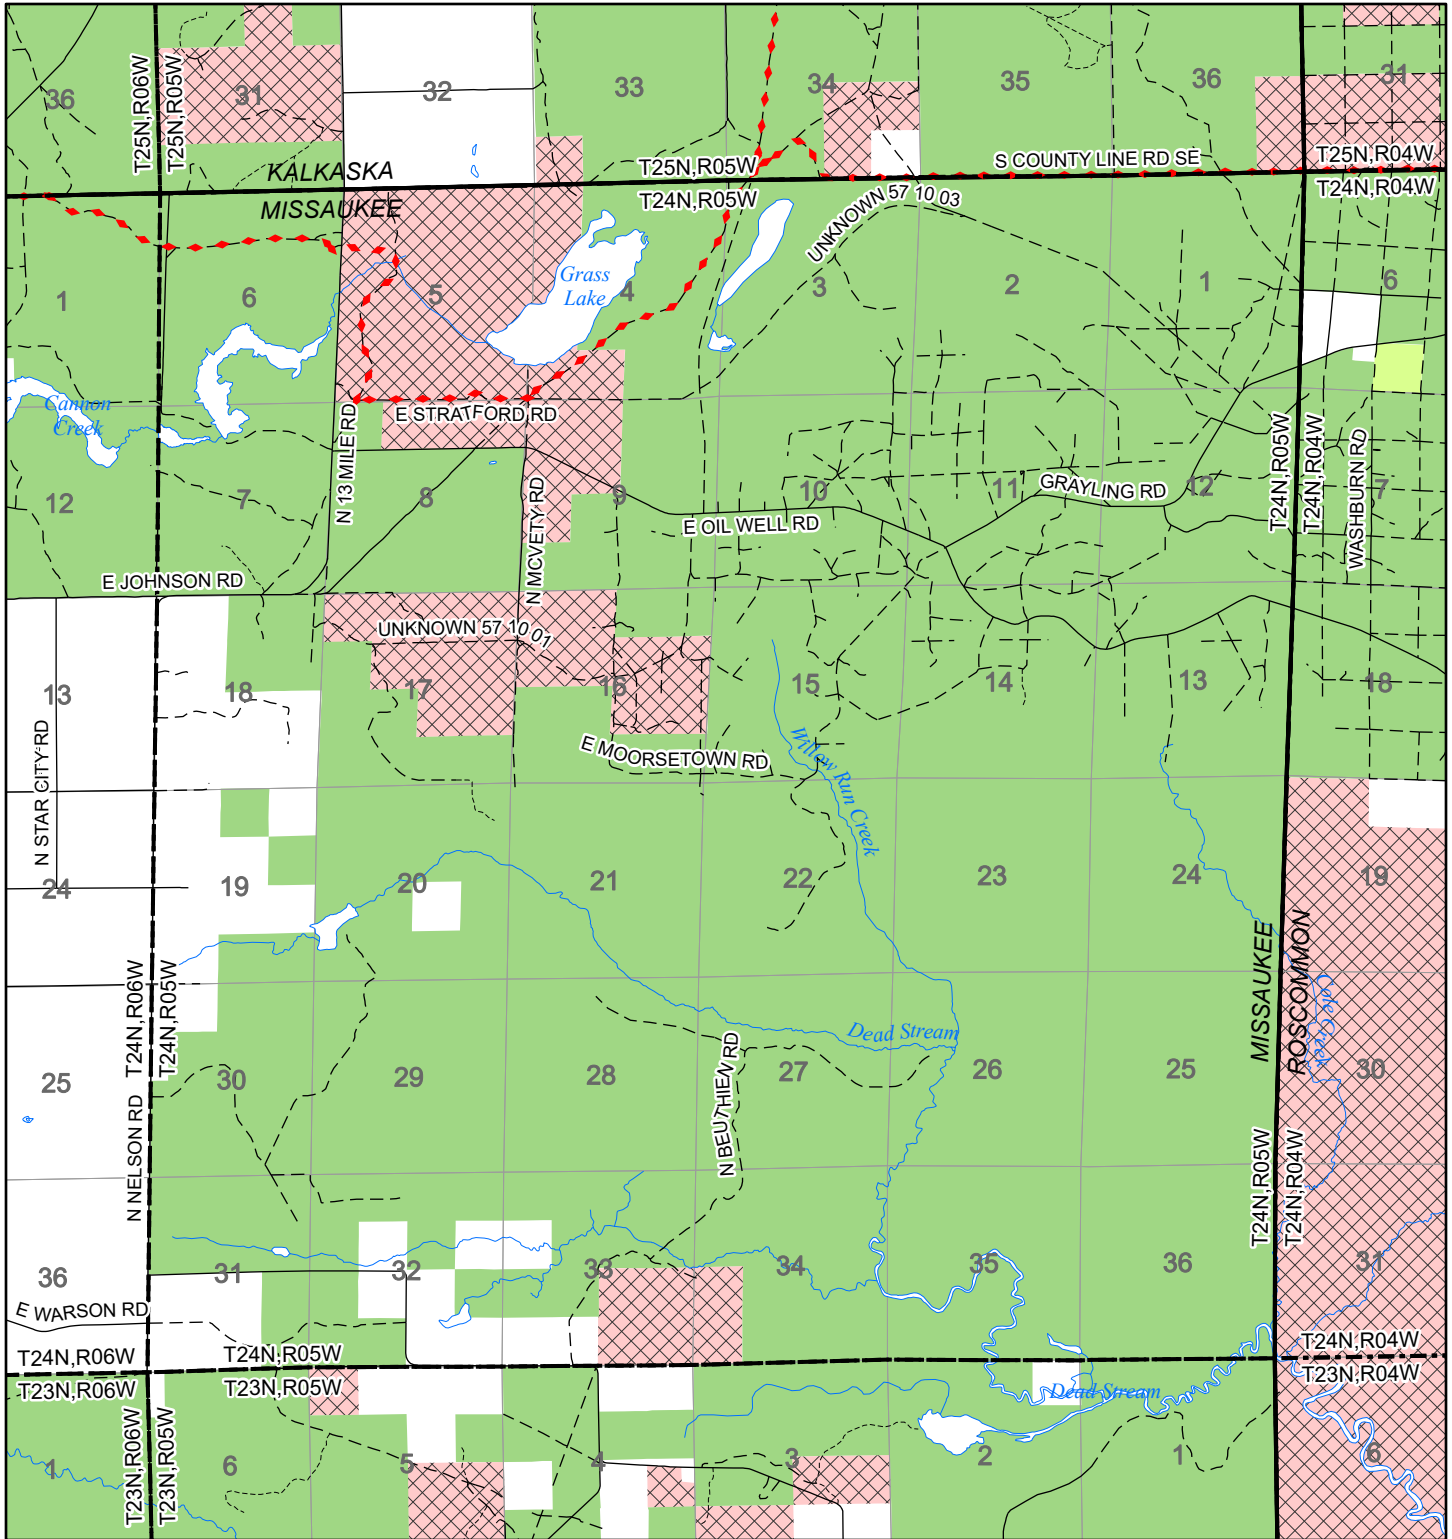

# 2022 Fuelwood Collection Map

## T24N,R05W

### MISSAUKEE CO.

- Open to Fuelwood Collection
- Open (Recently Closed Timber Sale)
- State land closed to fuelwood collection
- Snowmobile trail

Effective: April 1, 2022