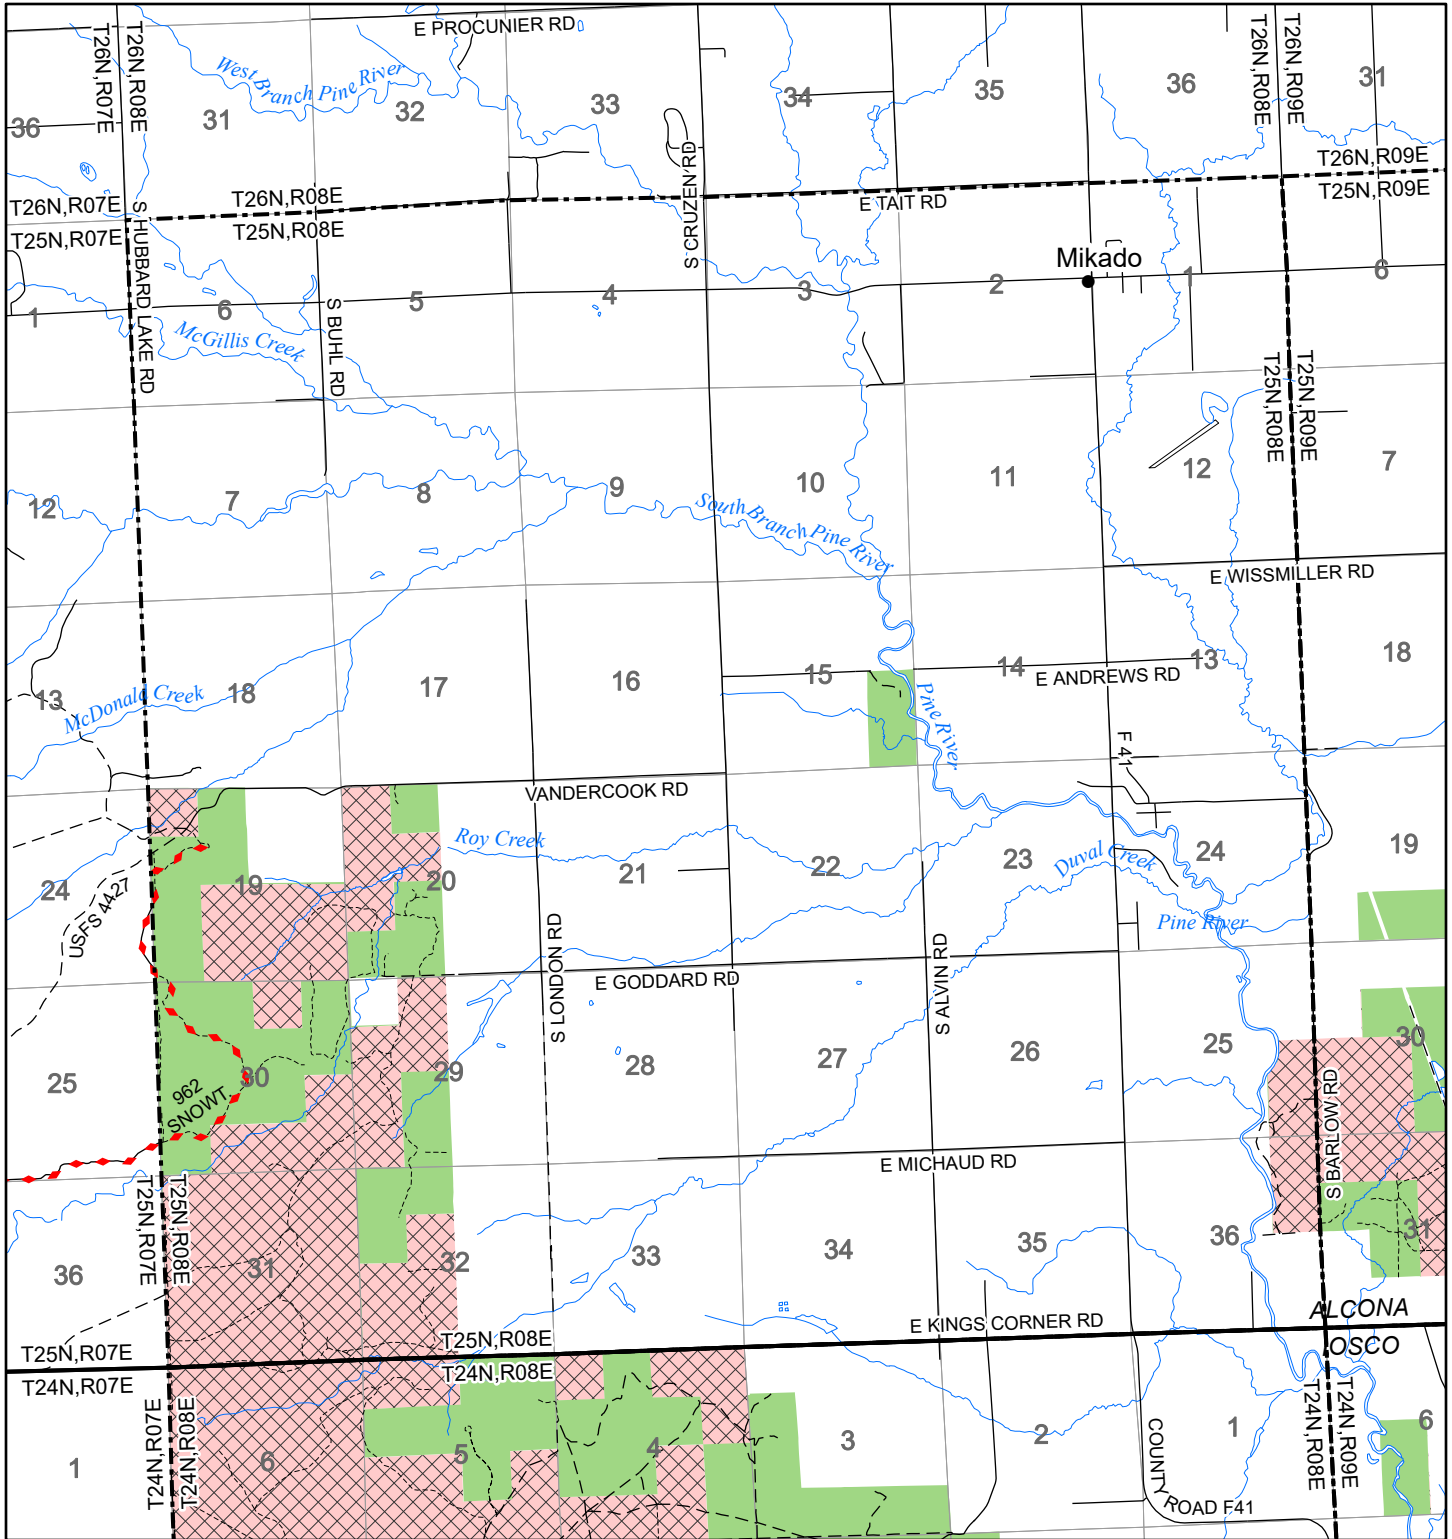

2022 Fuelwood Collection Map

T25N,R08E

ALCONA CO.

- Open to Fuelwood Collection
- Open (Recently Closed Timber Sale)
- State land closed to fuelwood collection
- Snowmobile trail

Effective: April 1, 2022