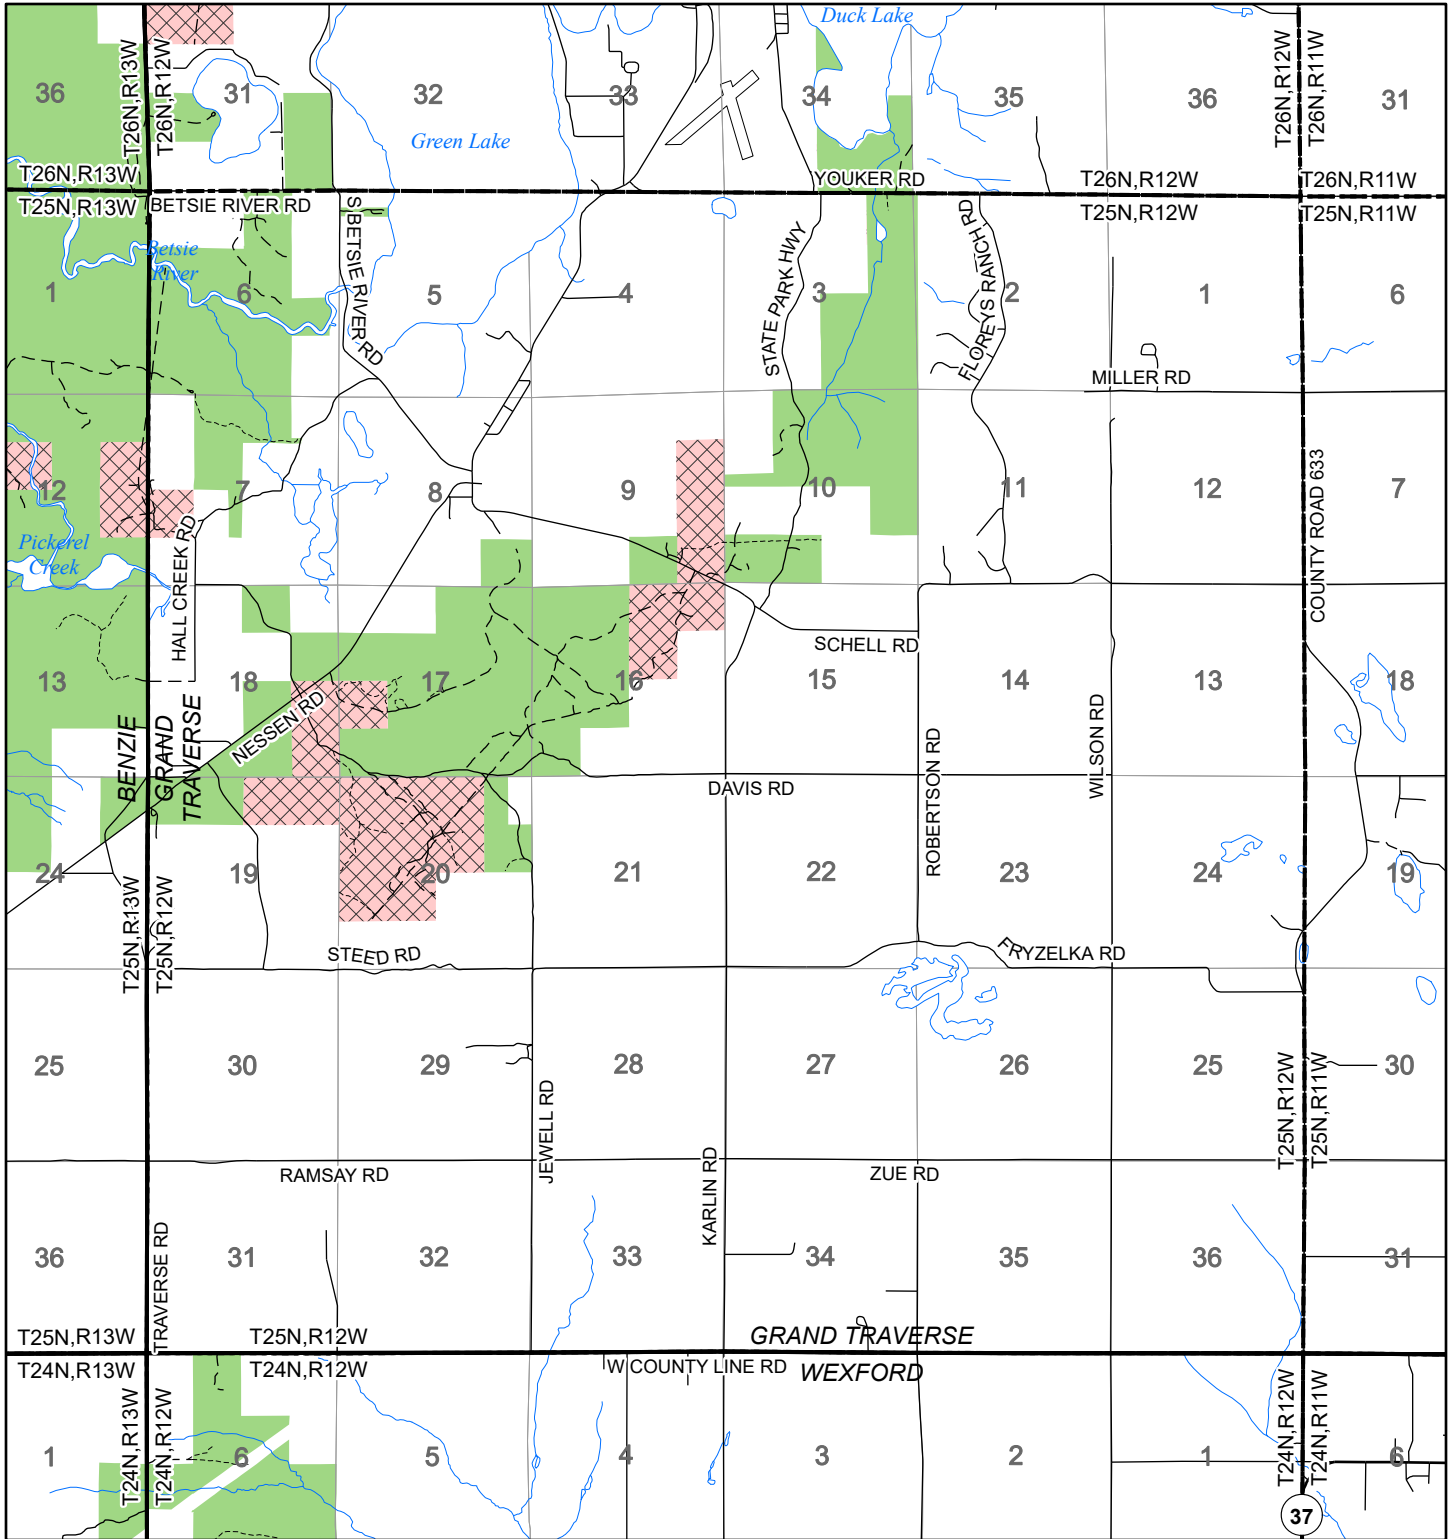

2022 Fuelwood Collection Map

T25N,R12W

GRAND TRAVERSE CO.

- Open to Fuelwood Collection
- Open (Recently Closed Timber Sale)
- State land closed to fuelwood collection
- Snowmobile trail

Effective: April 1, 2022