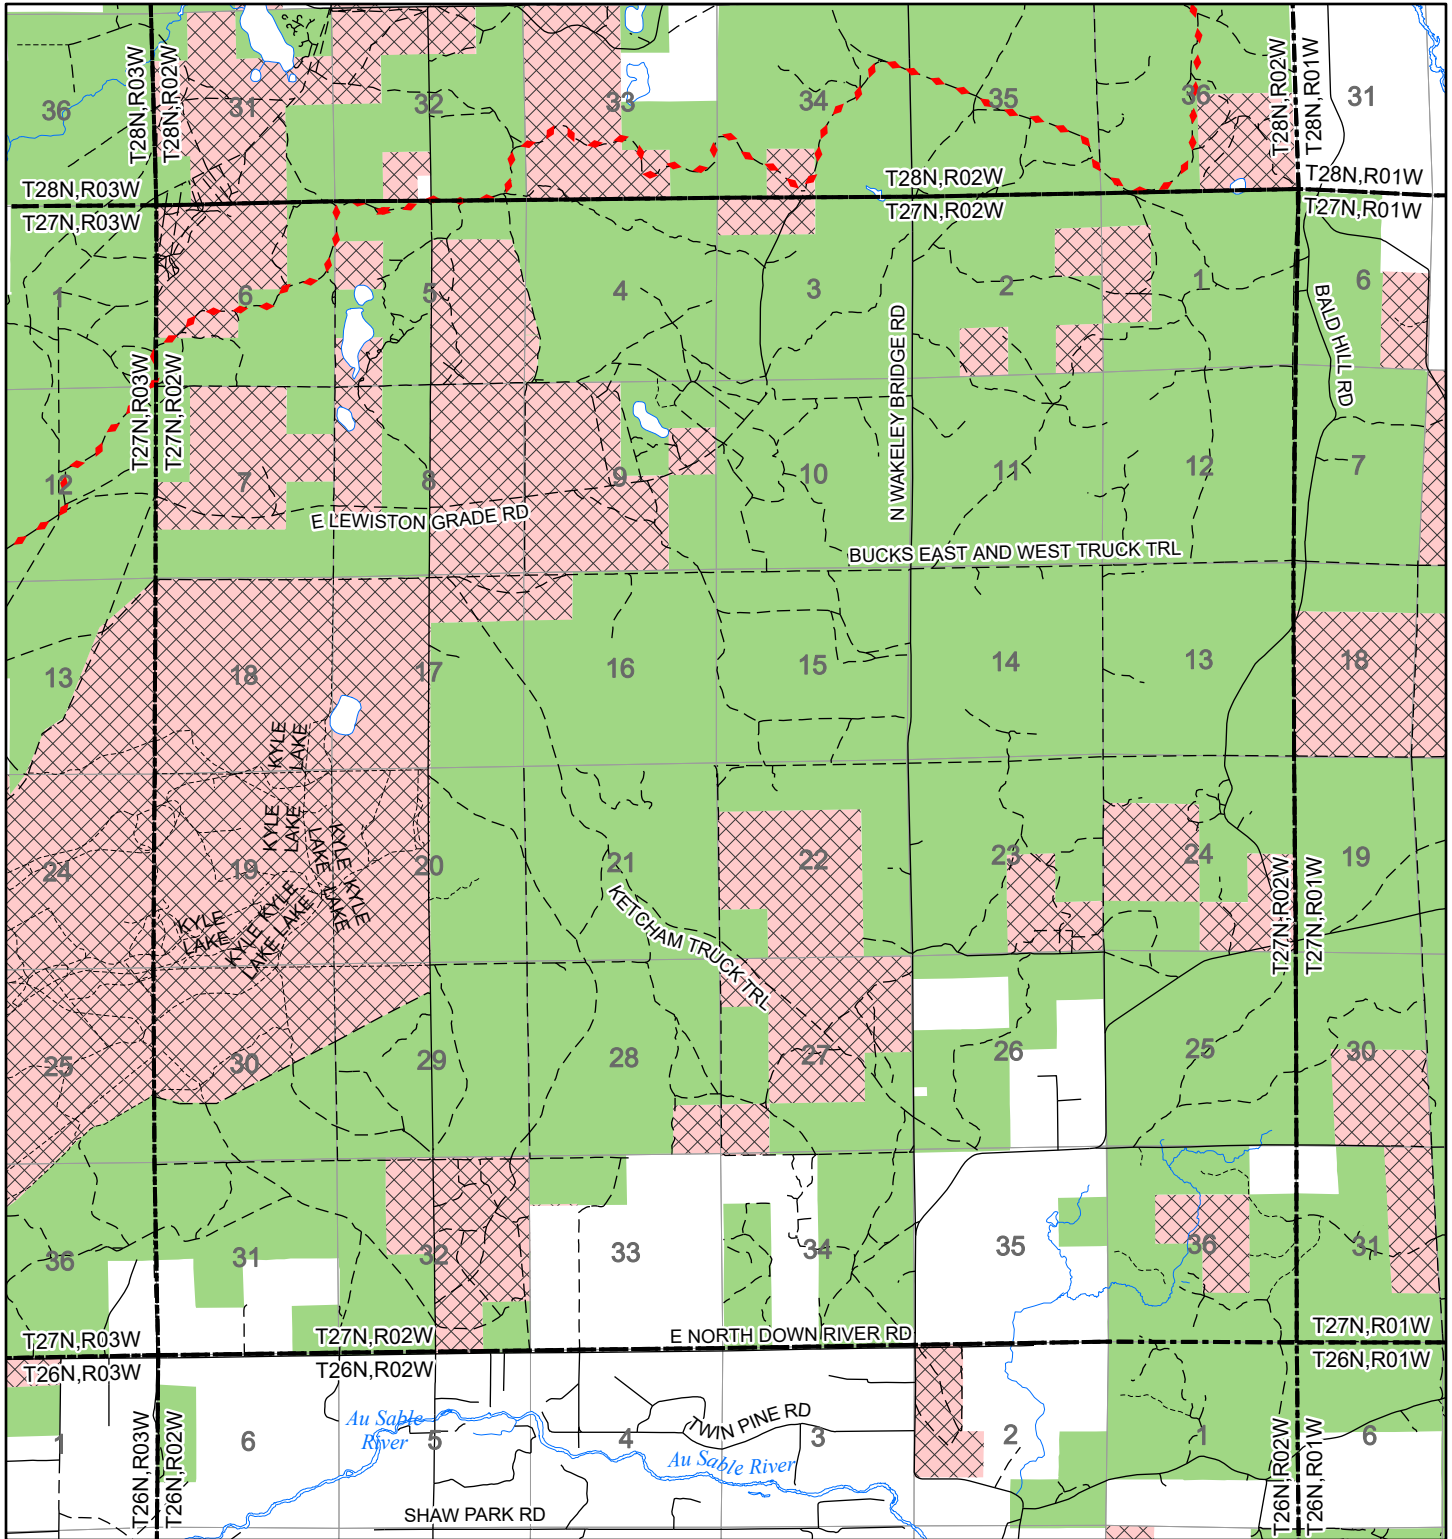

2022 Fuelwood Collection Map

T27N,R02W

CRAWFORD CO.

- Open to Fuelwood Collection
- Open (Recently Closed Timber Sale)
- State land closed to fuelwood collection
- Snowmobile trail

Effective: April 1, 2022