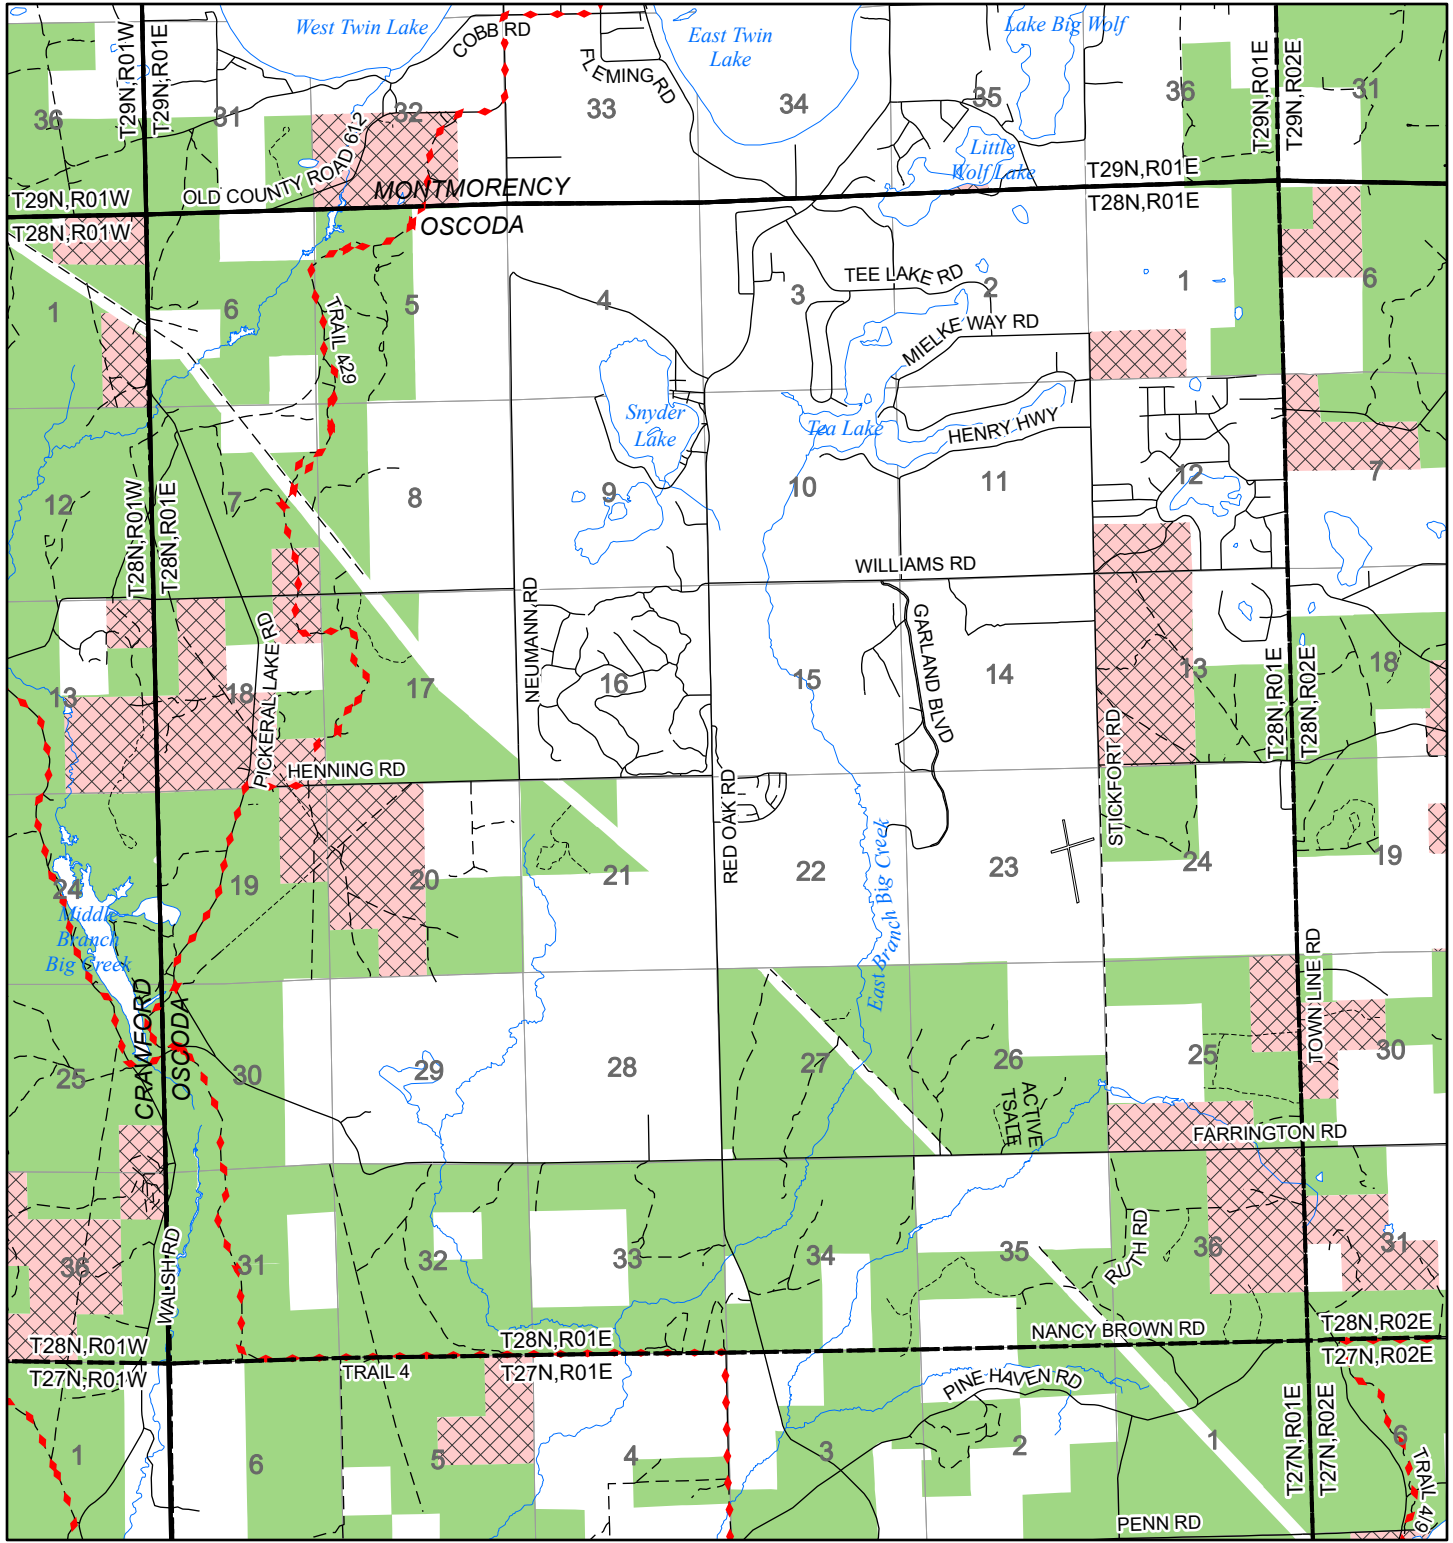

2022 Fuelwood Collection Map

T28N,R01E

OSCODA CO.

- Open to Fuelwood Collection
- Open (Recently Closed Timber Sale)
- State land closed to fuelwood collection
- Snowmobile trail

Effective: April 1, 2022