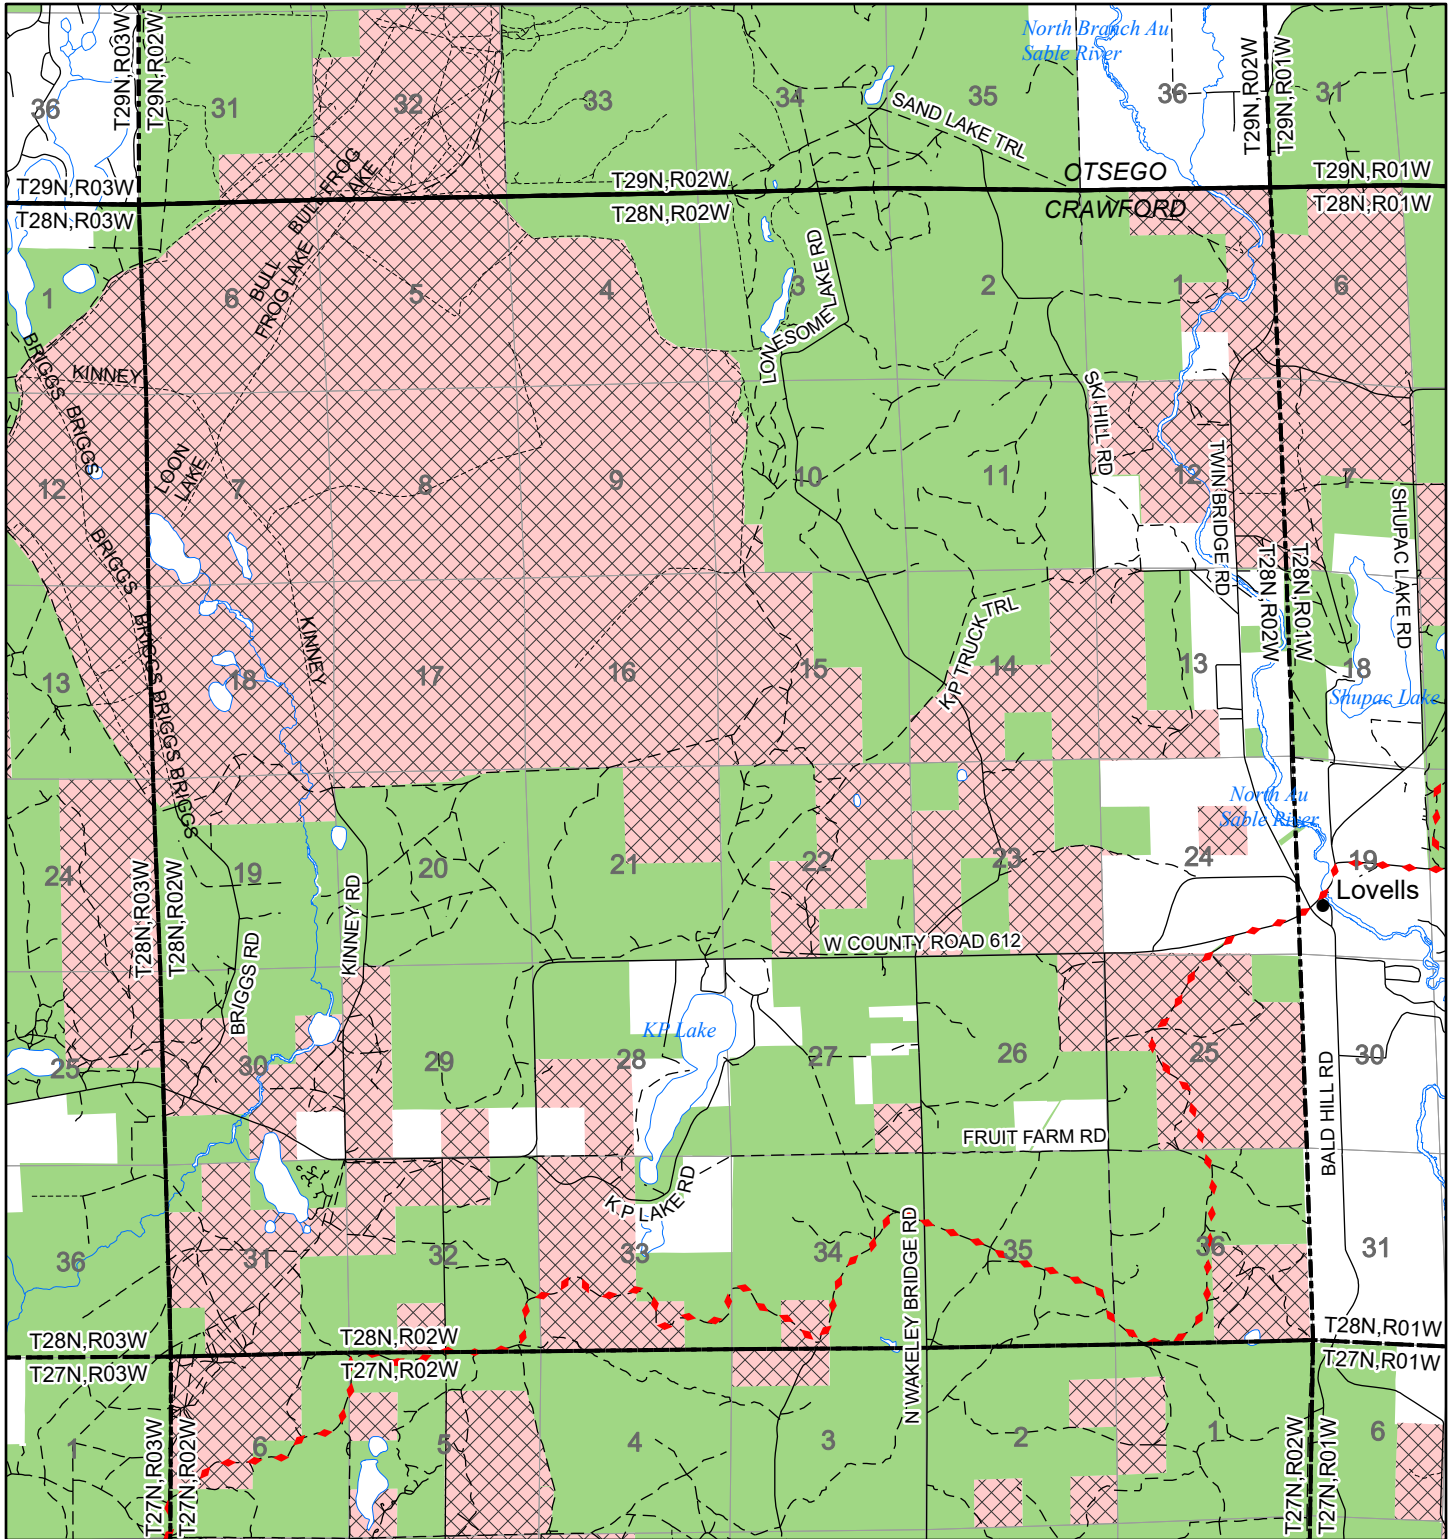

2022 Fuelwood Collection Map

T28N,R02W

CRAWFORD CO.

- Open to Fuelwood Collection
- Open (Recently Closed Timber Sale)
- State land closed to fuelwood collection
- Snowmobile trail

Effective: April 1, 2022