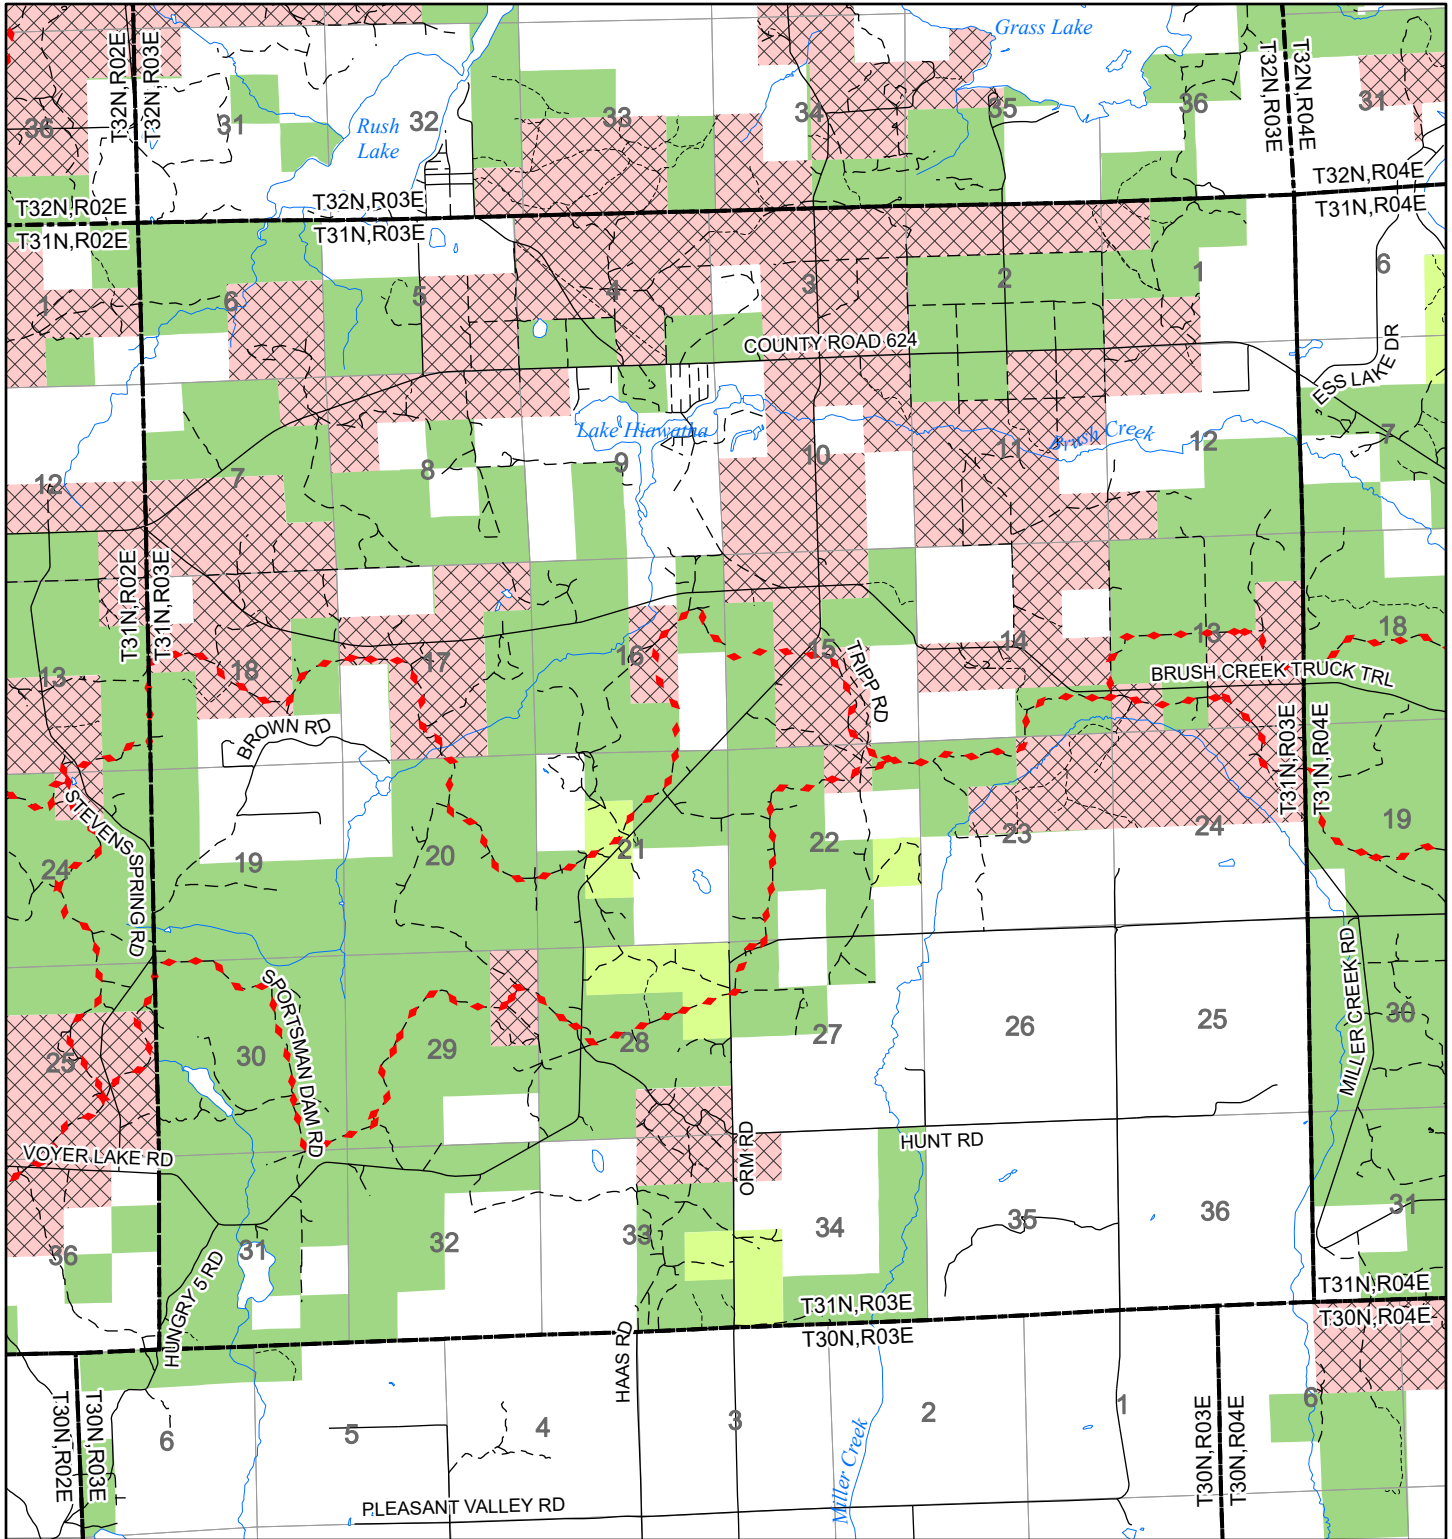

2022 Fuelwood Collection Map

T31N,R03E

MONTMORENCY CO.

- Open to Fuelwood Collection
- Open (Recently Closed Timber Sale)
- State land closed to fuelwood collection
- Snowmobile trail

Effective: April 1, 2022