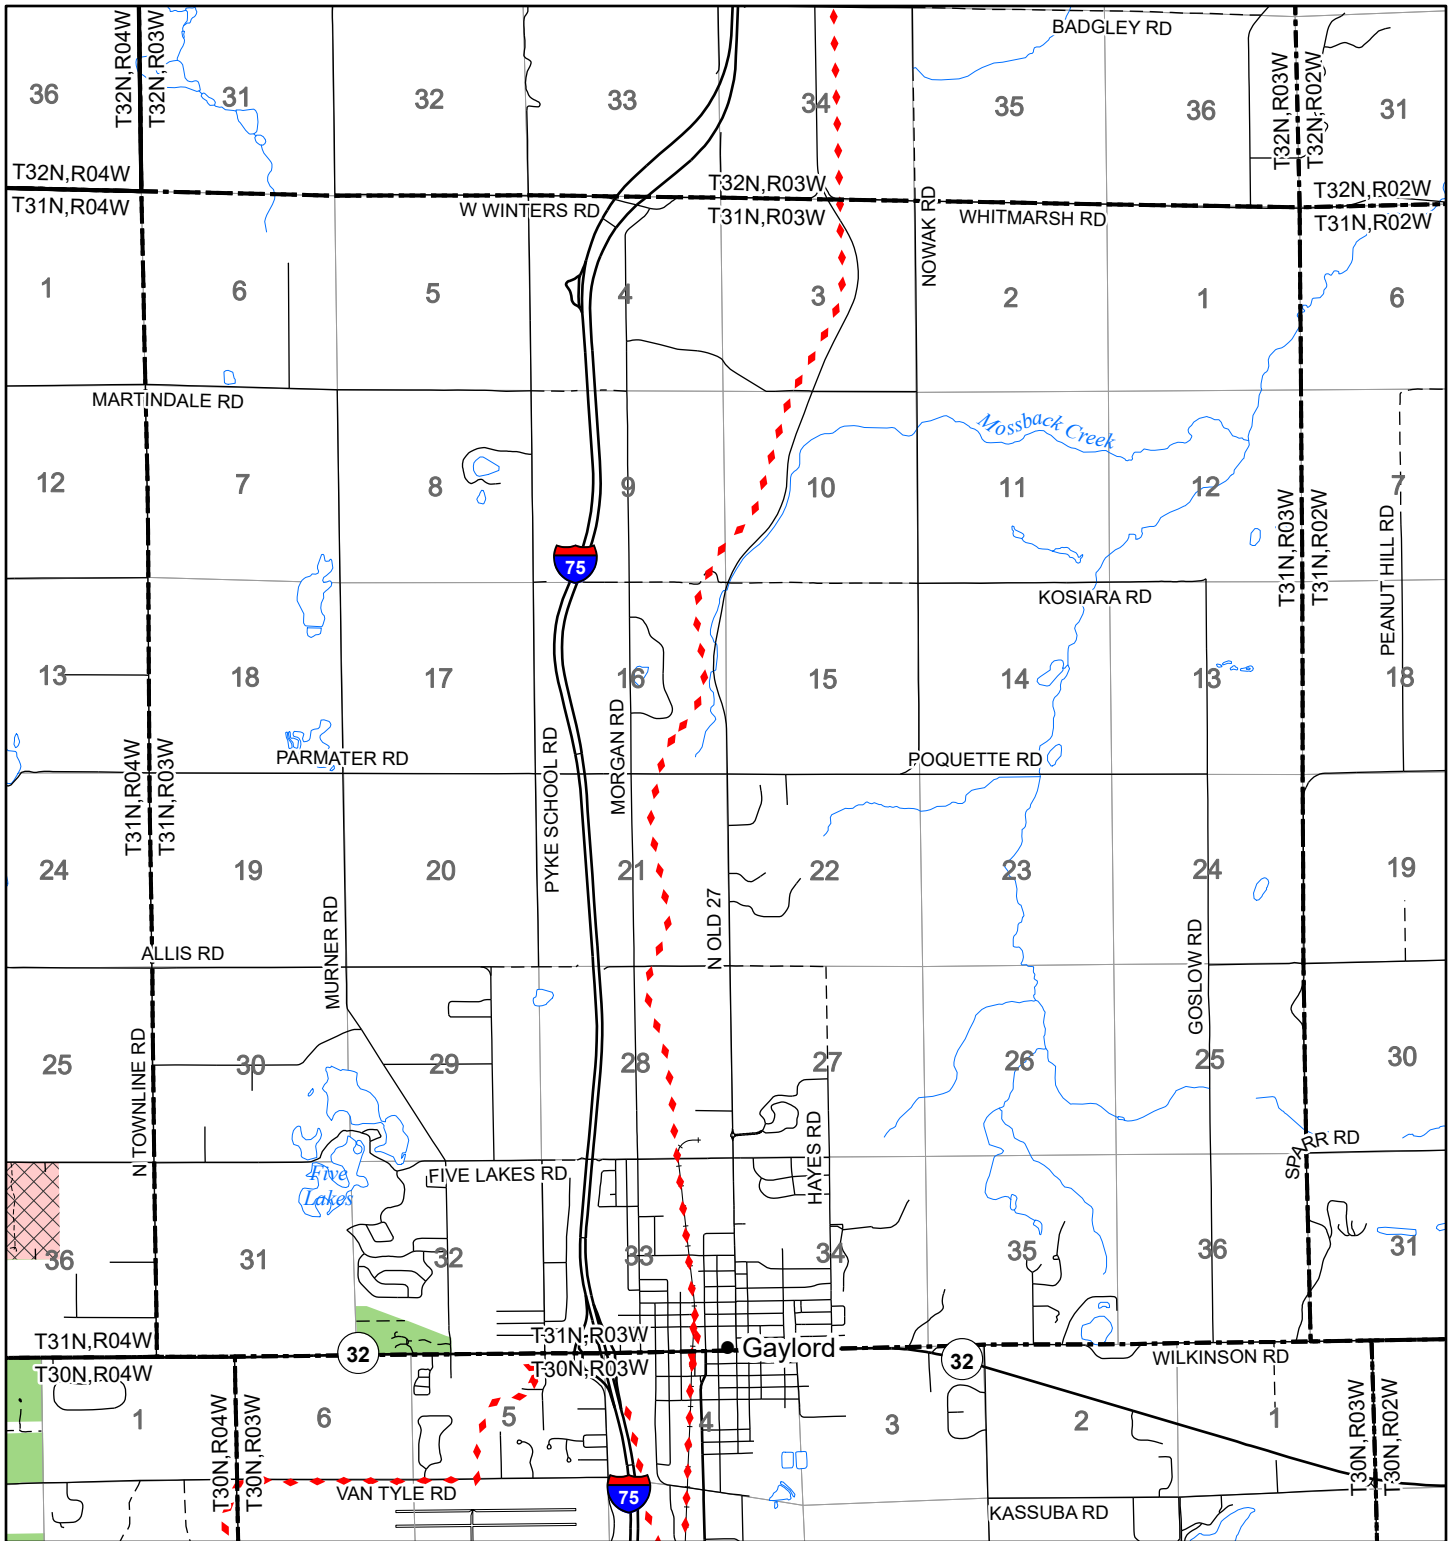

2022 Fuelwood Collection Map

T31N,R03W

OTSEGO CO.

- Open to Fuelwood Collection
- Open (Recently Closed Timber Sale)
- State land closed to fuelwood collection
- Snowmobile trail

Effective: April 1, 2022