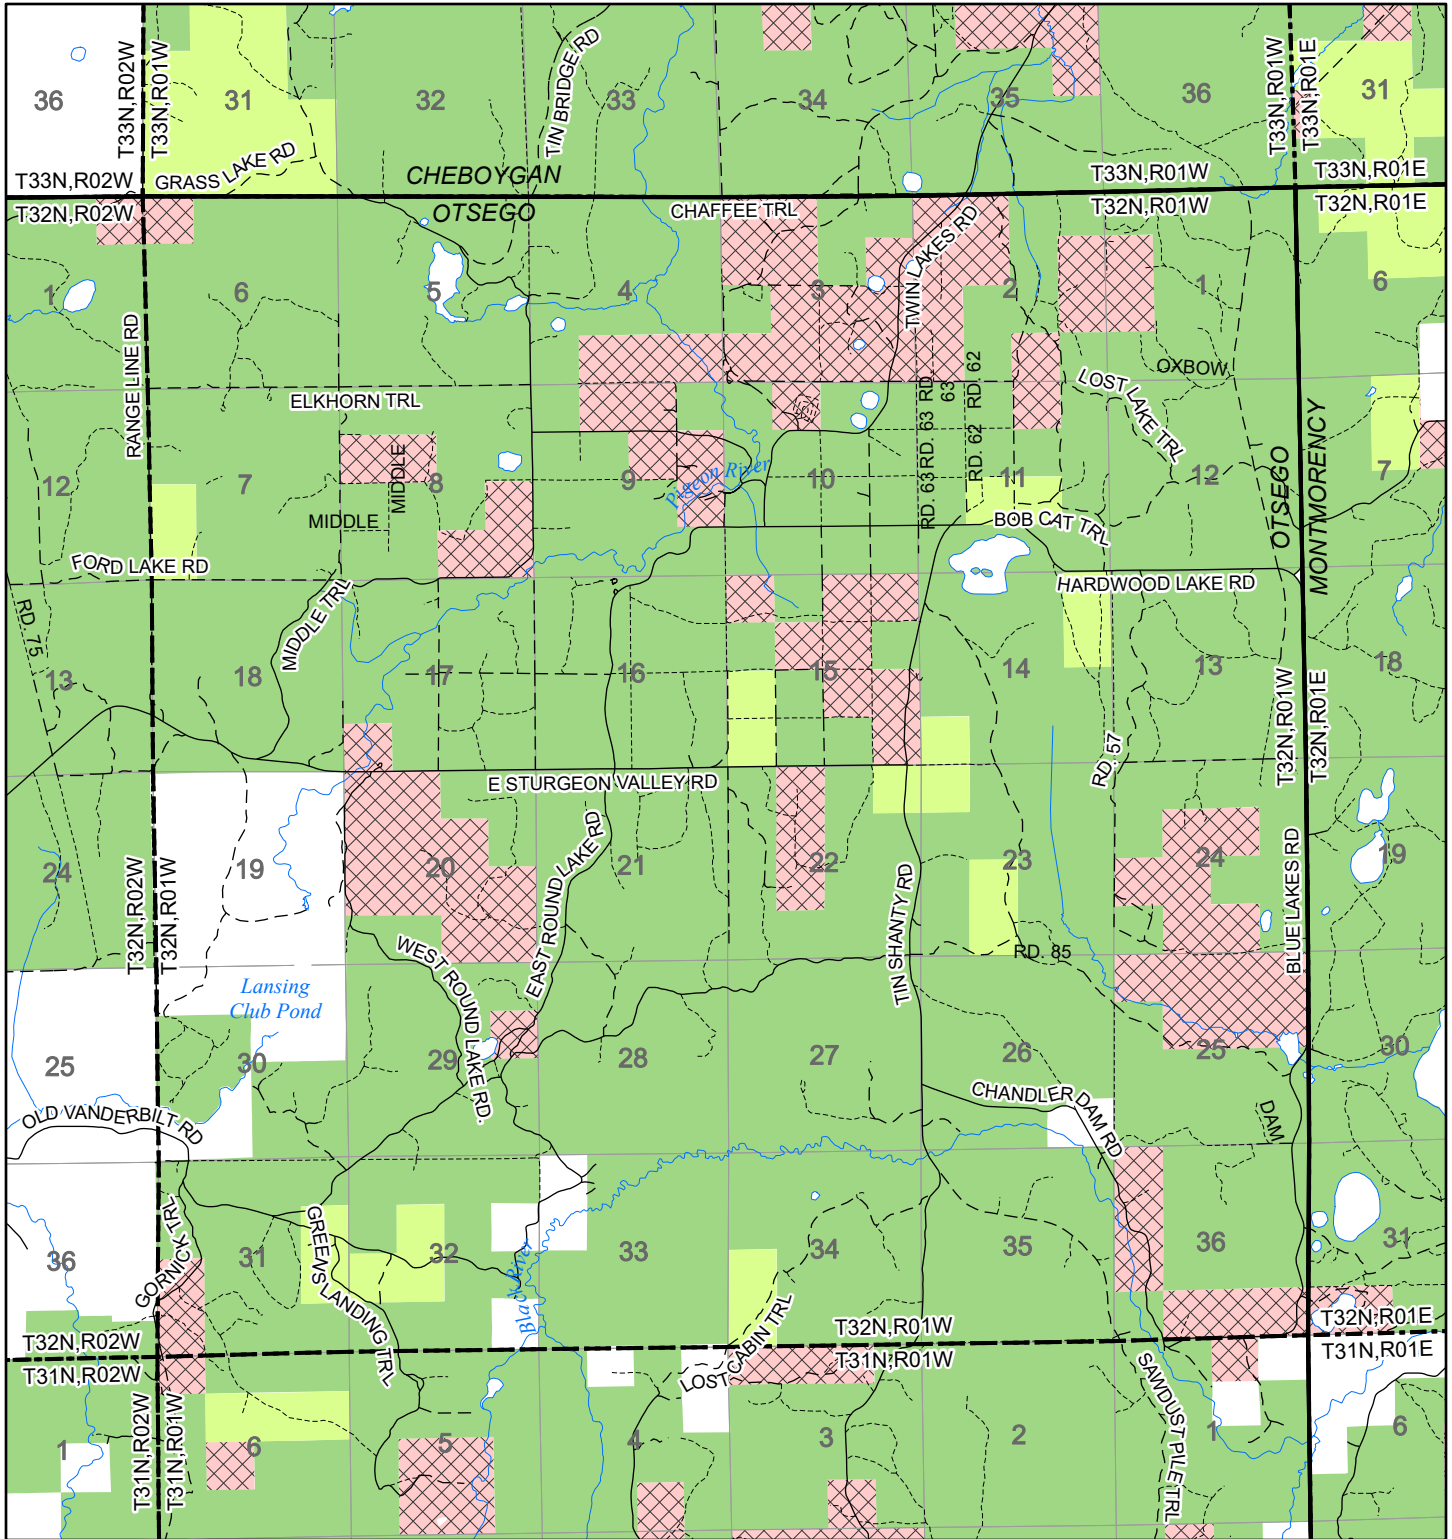

2022 Fuelwood Collection Map

T32N,R01W

OTSEGO CO.

- Open to Fuelwood Collection
- Open (Recently Closed Timber Sale)
- State land closed to fuelwood collection
- Snowmobile trail

Effective: April 1, 2022