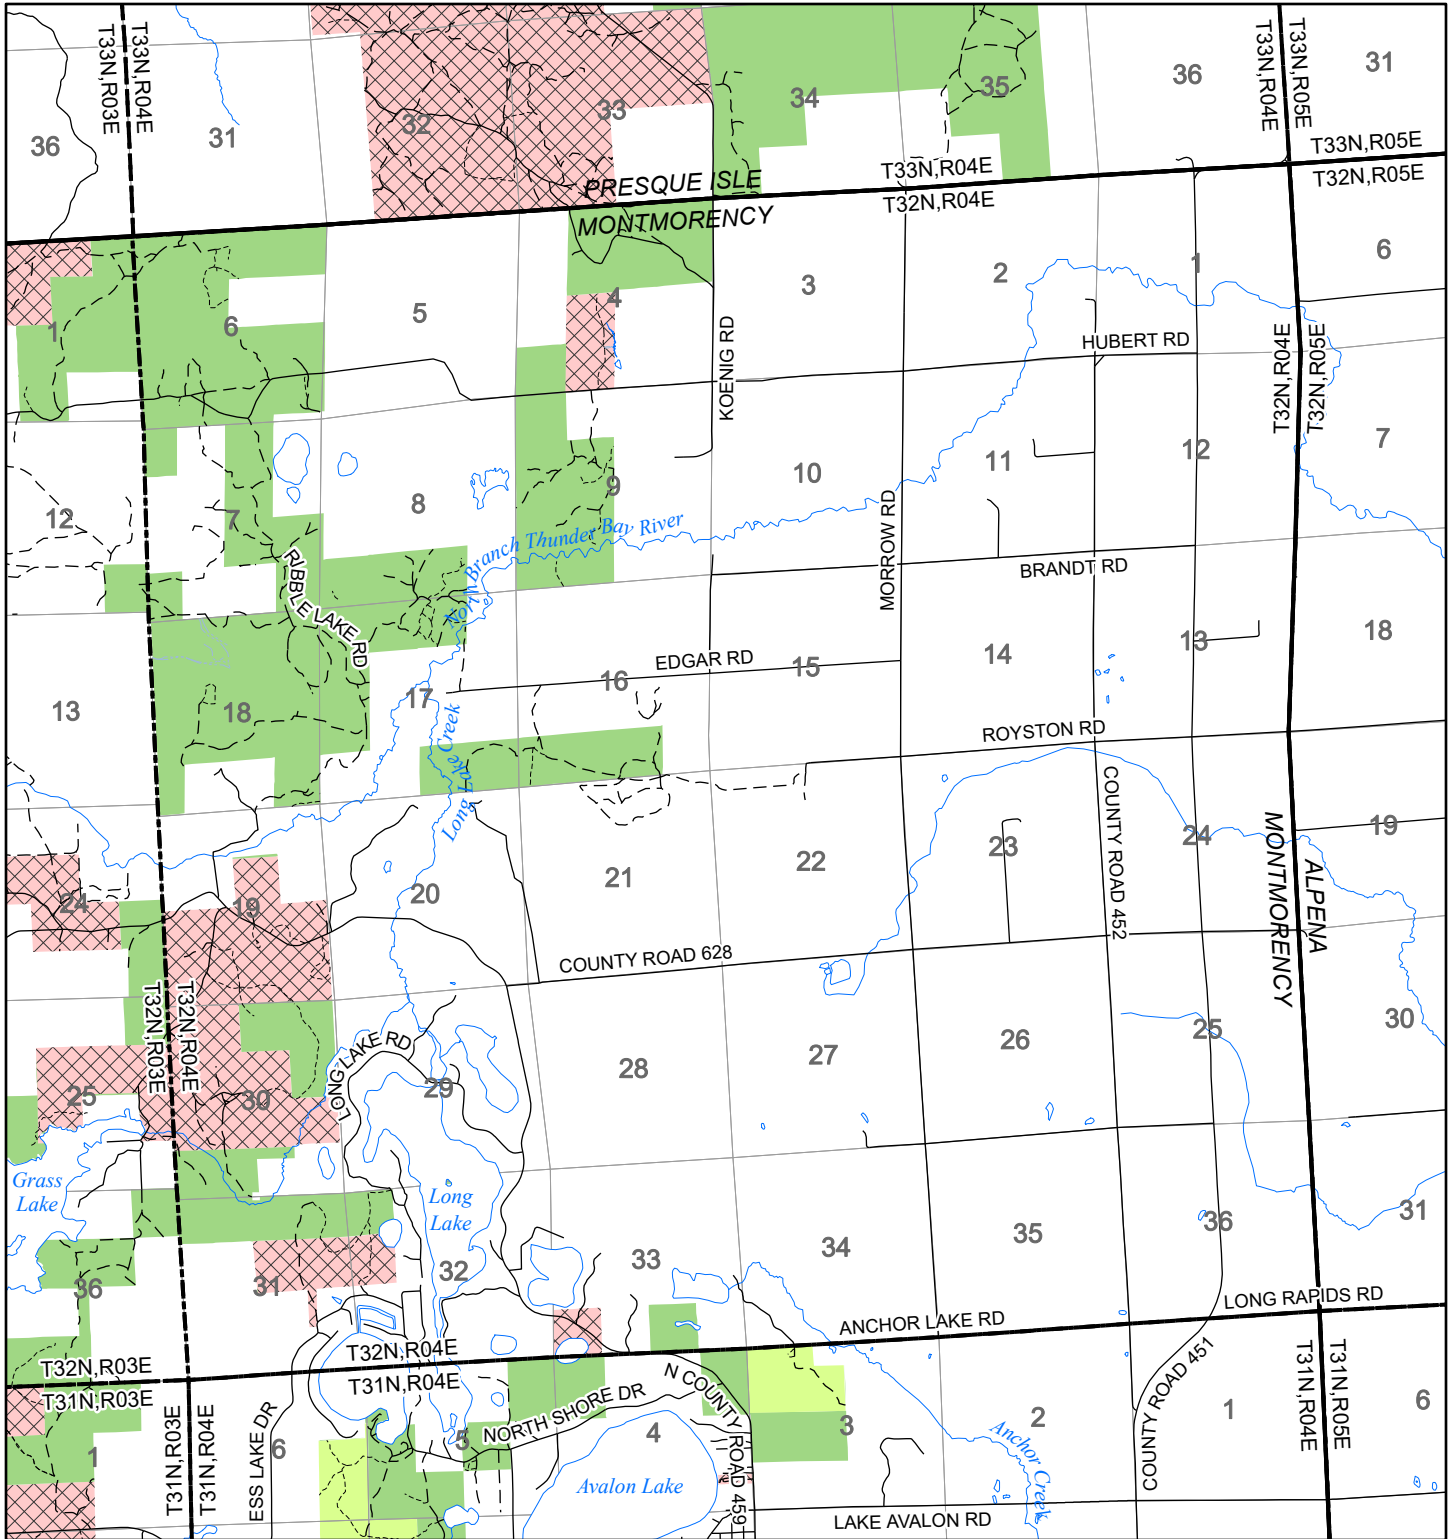

2022 Fuelwood Collection Map

T32N,R04E

MONTMORENCY CO.

- Open to Fuelwood Collection
- Open (Recently Closed Timber Sale)
- State land closed to fuelwood collection
- Snowmobile trail

Effective: April 1, 2022