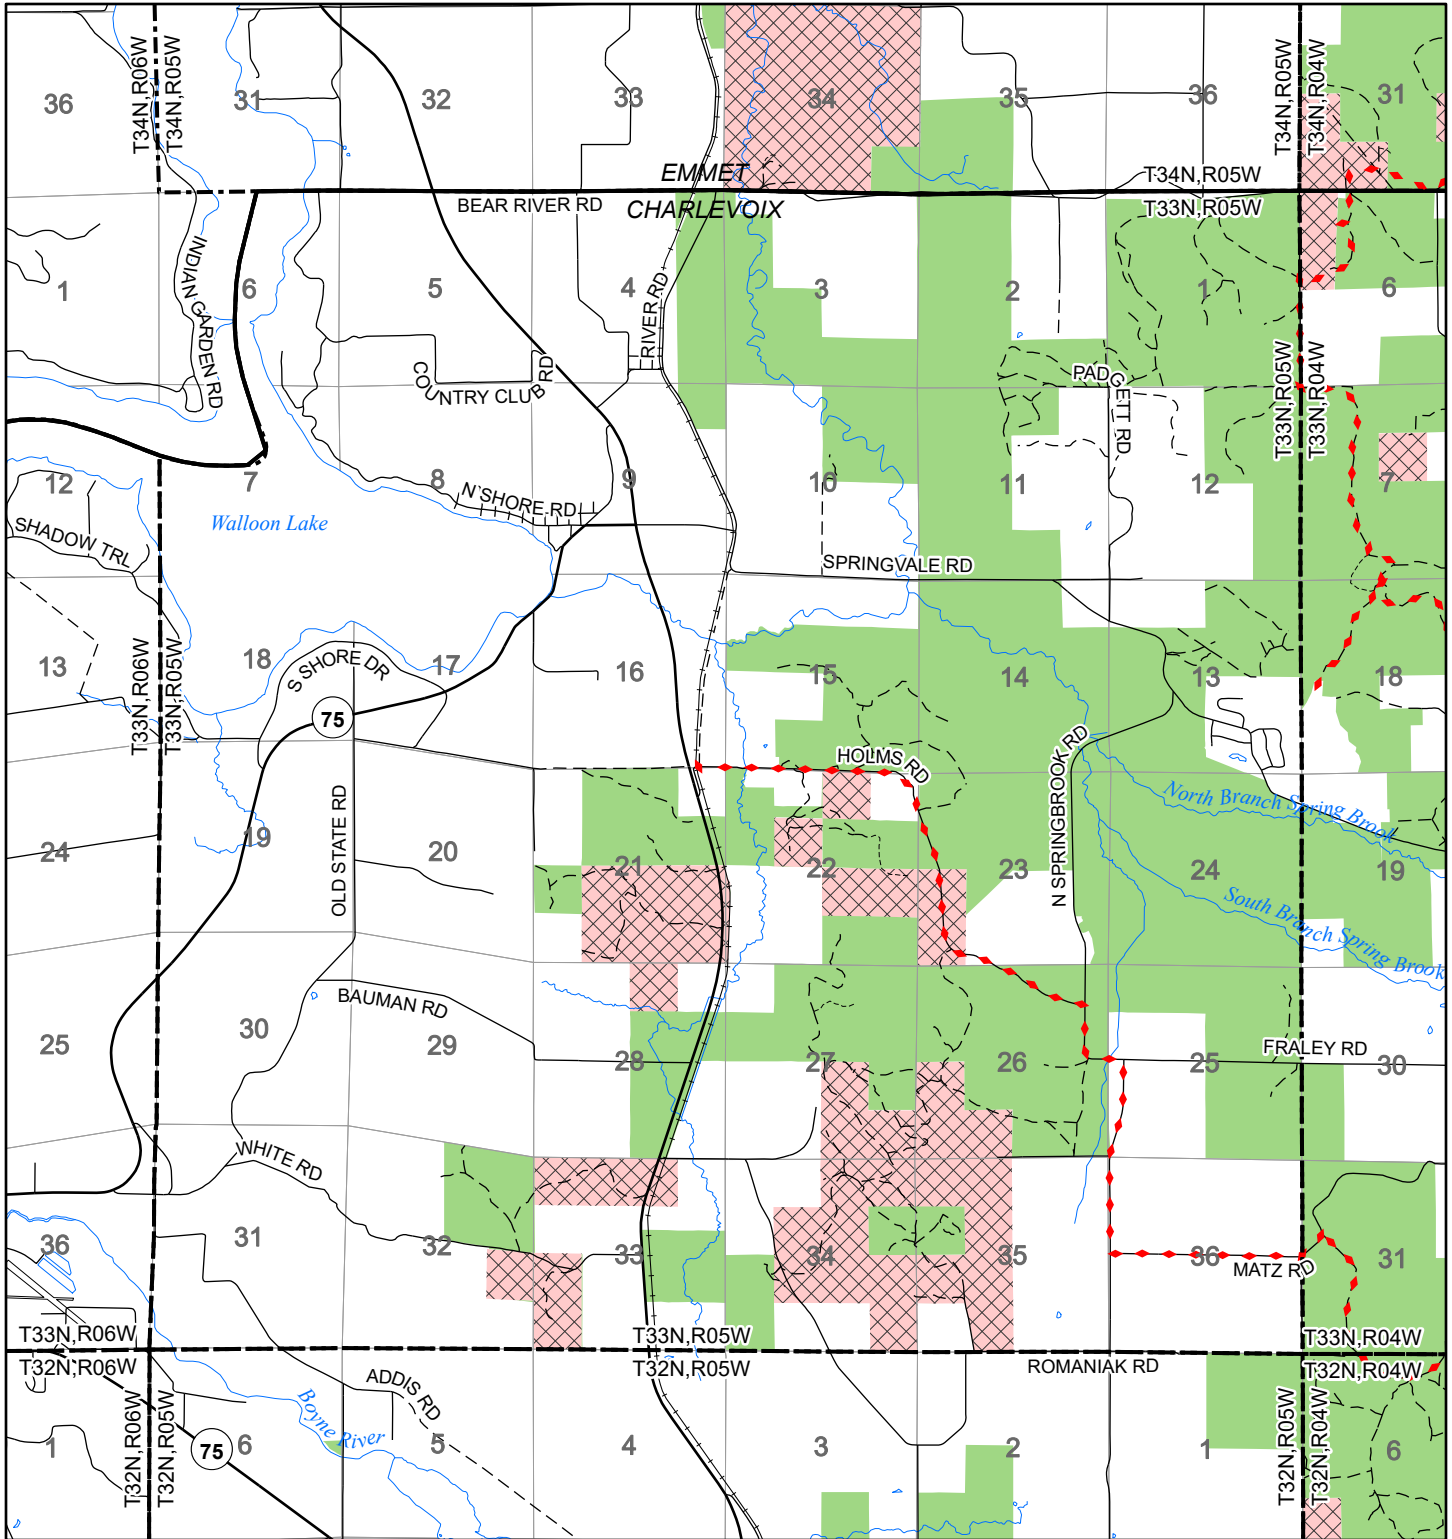

# 2022 Fuelwood Collection Map

## T33N,R05W

### CHARLEVOIX CO.

- Open to Fuelwood Collection
- Open (Recently Closed Timber Sale)
- State land closed to fuelwood collection
- Snowmobile trail

Effective: April 1, 2022