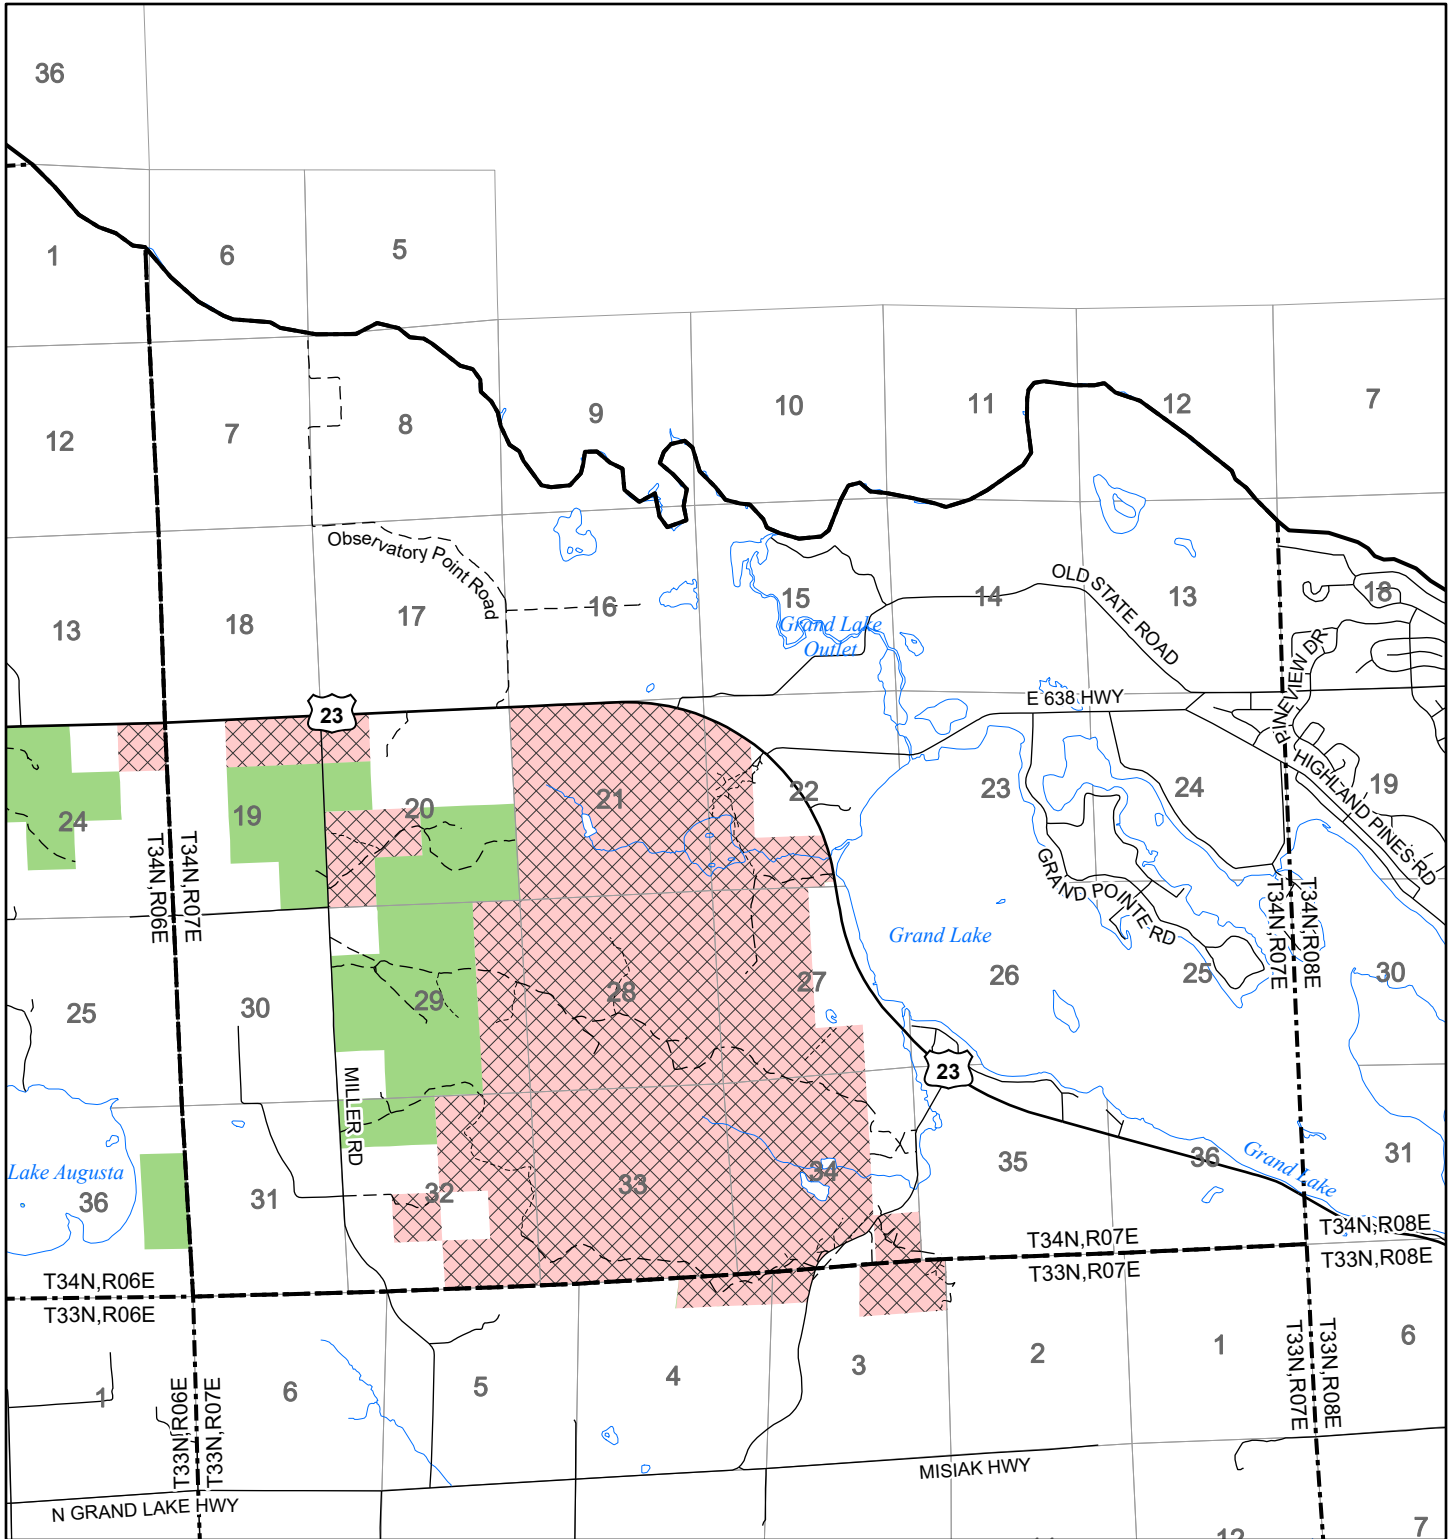

2022 Fuelwood Collection Map

T34N,R07E

PRESQUE ISLE CO.

- Open to Fuelwood Collection
- Open (Recently Closed Timber Sale)
- State land closed to fuelwood collection
- Snowmobile trail

Effective: April 1, 2022