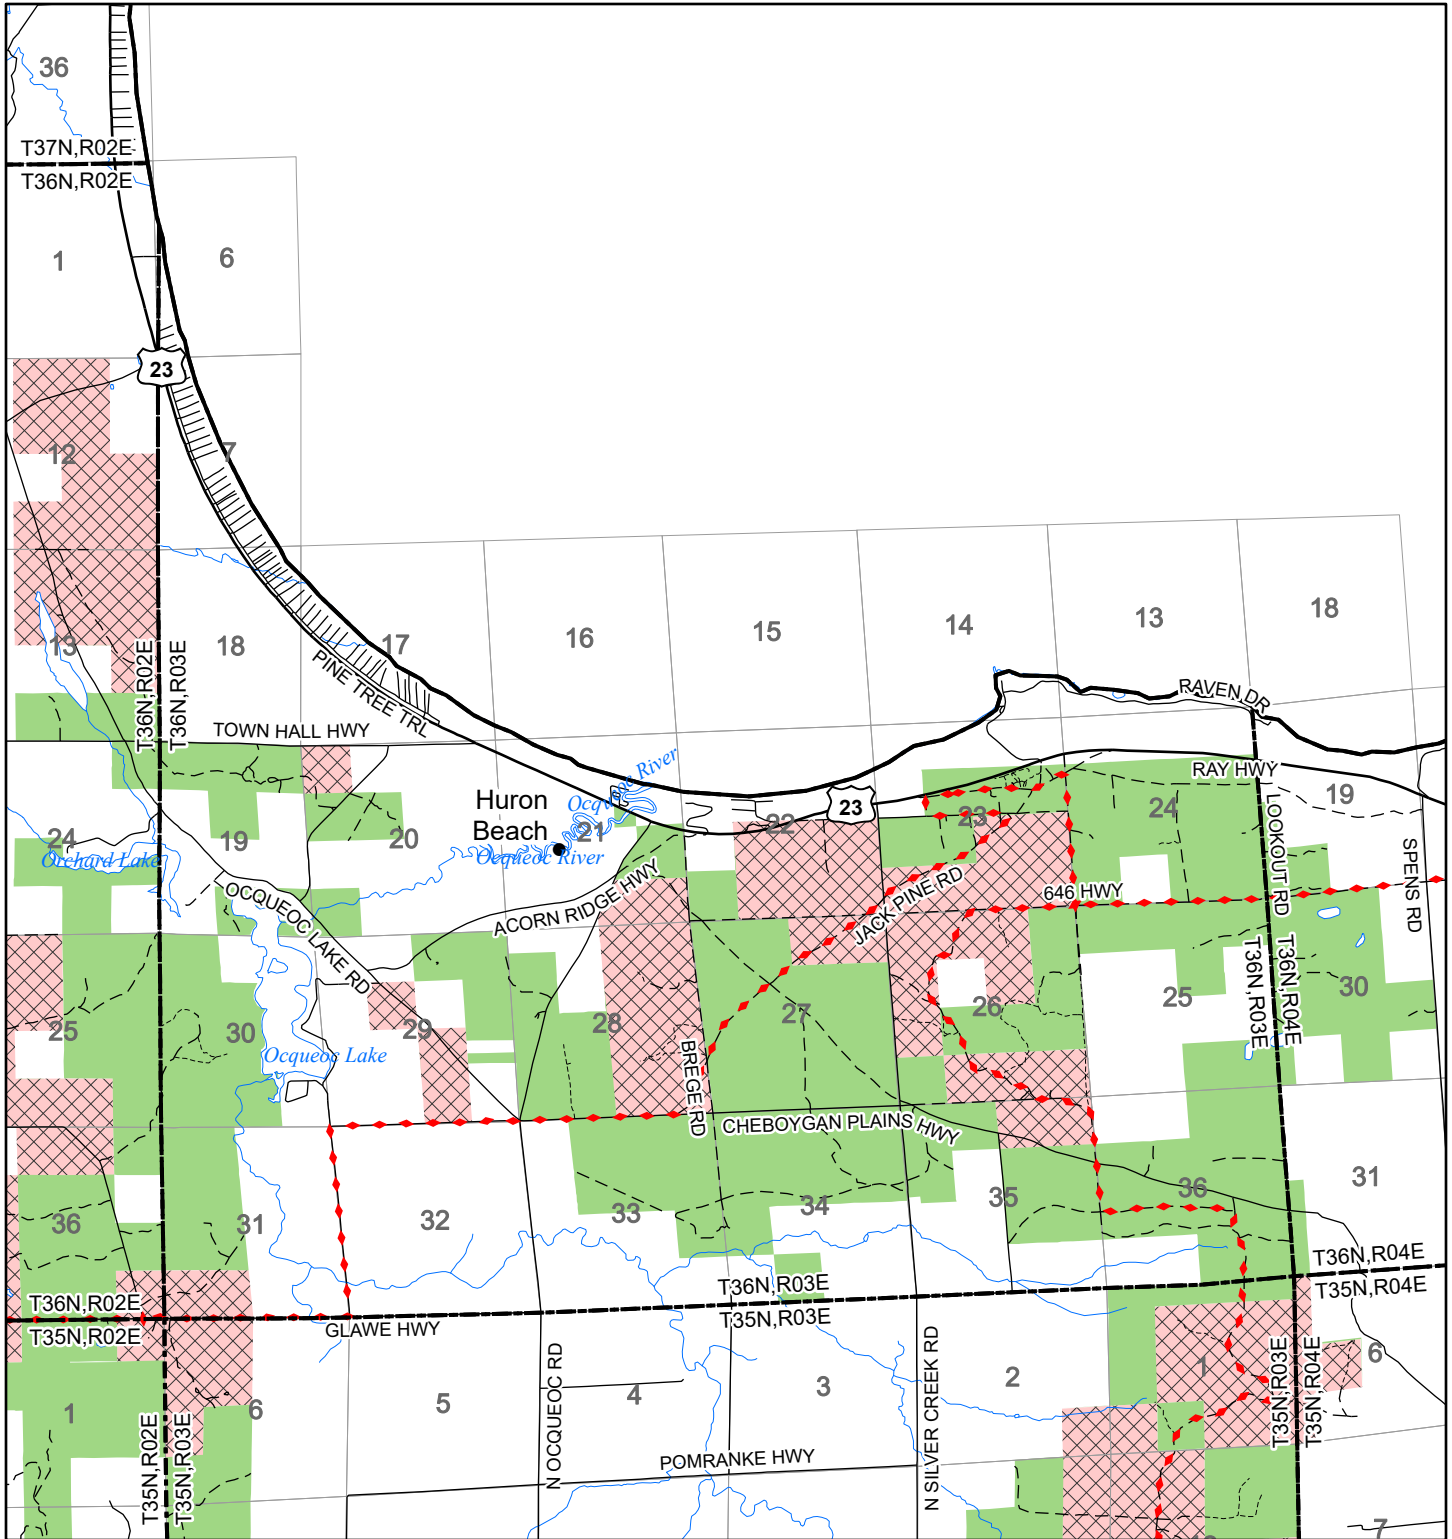

2022 Fuelwood Collection Map

T36N,R03E

PRESQUE ISLE CO.

- Open to Fuelwood Collection
- Open (Recently Closed Timber Sale)
- State land closed to fuelwood collection
- Snowmobile trail

Effective: April 1, 2022