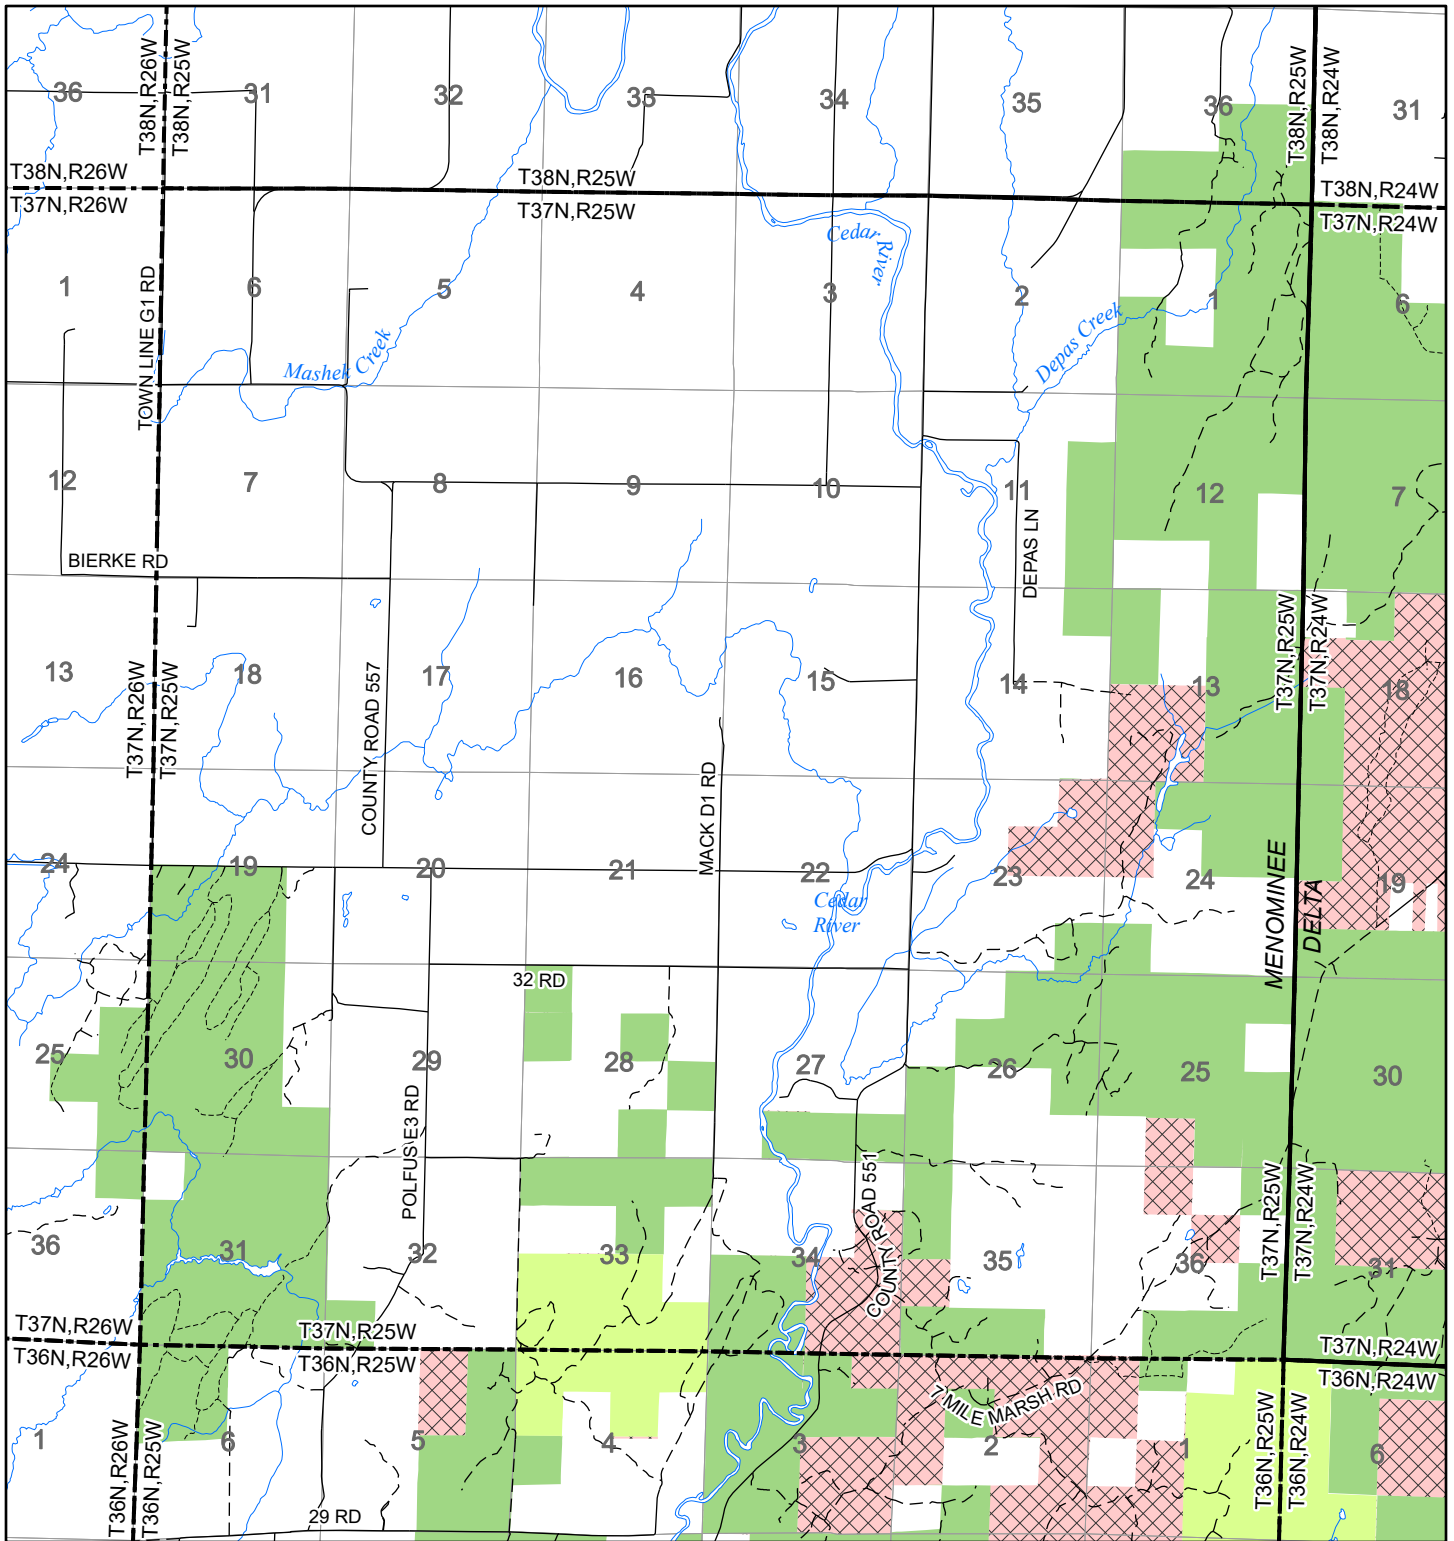

2022 Fuelwood Collection Map

T37N,R25W

MENONIMEE CO.

- Open to Fuelwood Collection
- Open (Recently Closed Timber Sale)
- State land closed to fuelwood collection
- Snowmobile trail

Effective: April 1, 2022