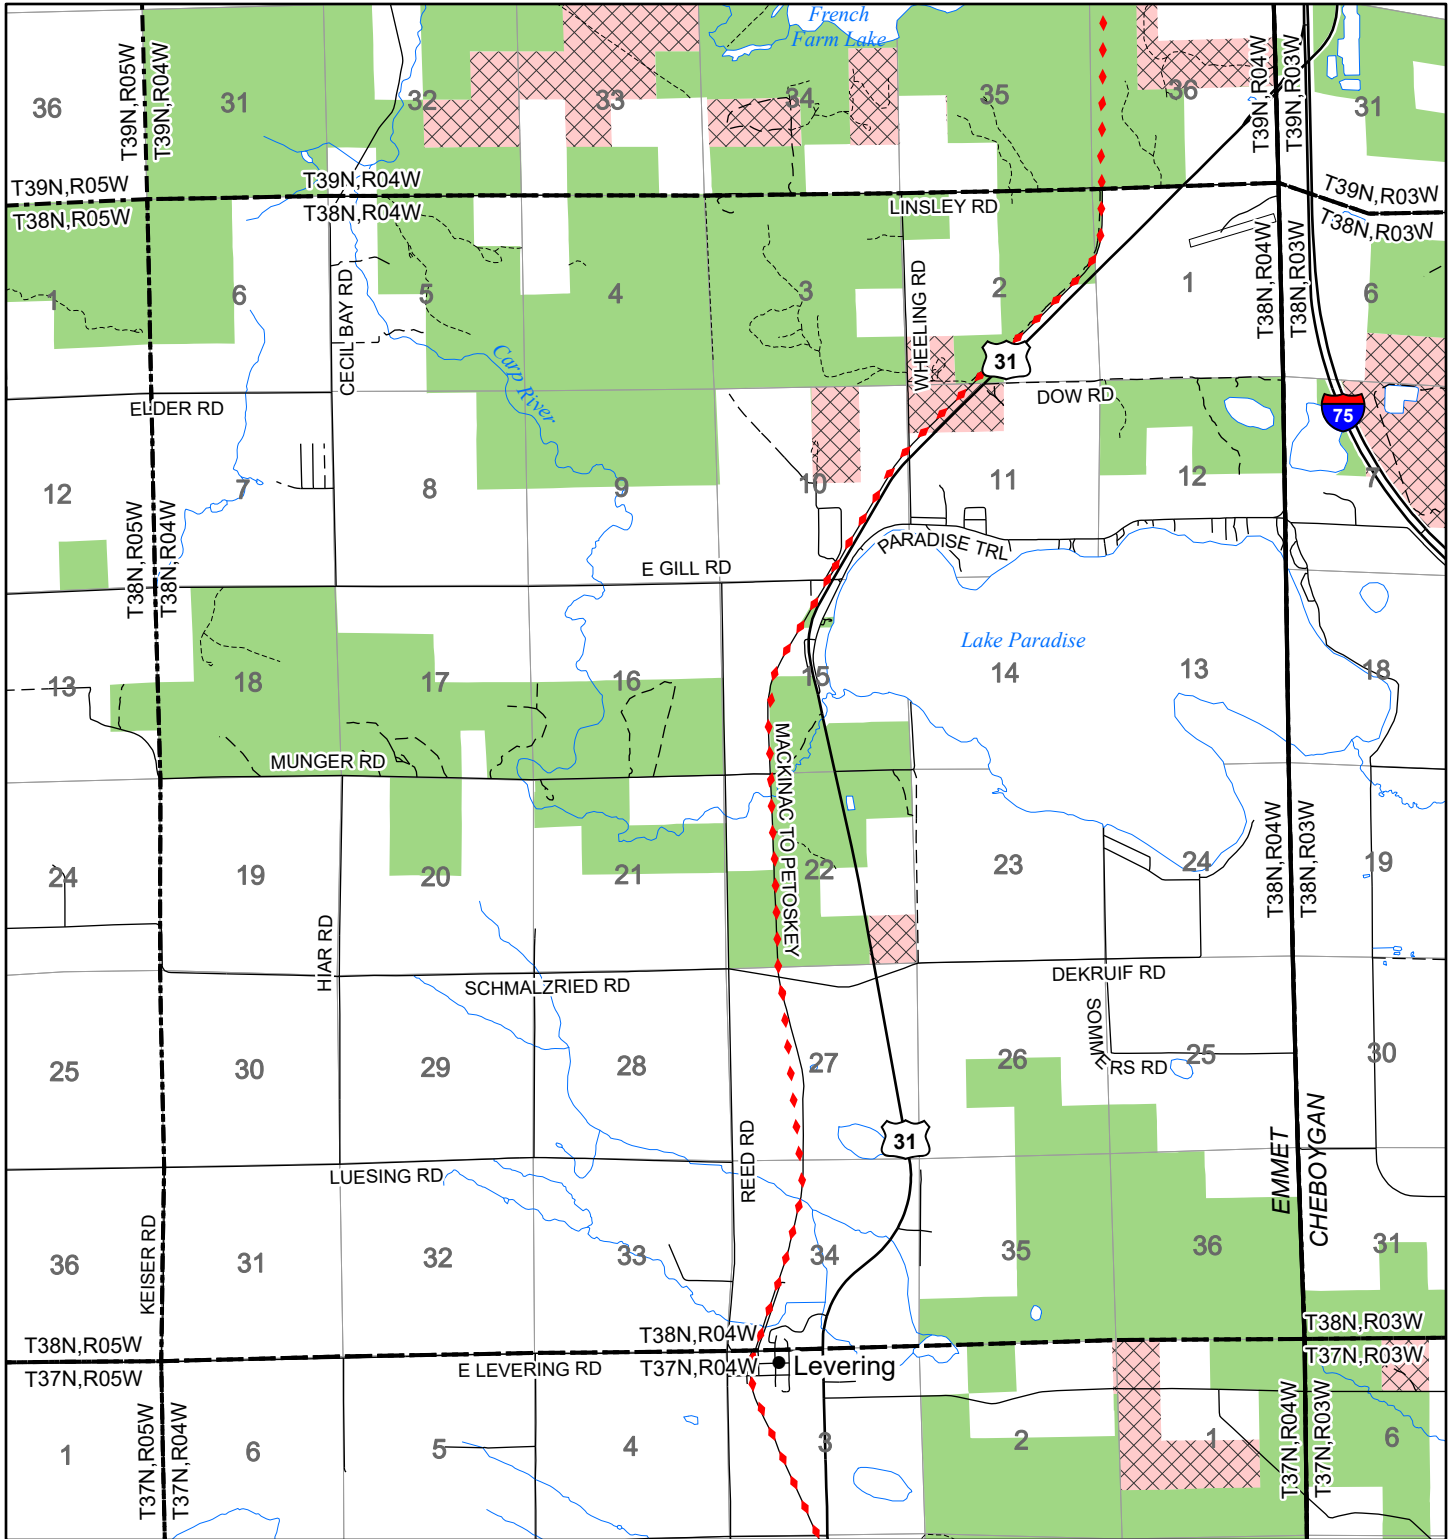

2022 Fuelwood Collection Map

T38N,R04W

EMMET CO.

- Open to Fuelwood Collection
- Open (Recently Closed Timber Sale)
- State land closed to fuelwood collection
- Snowmobile trail

Effective: April 1, 2022