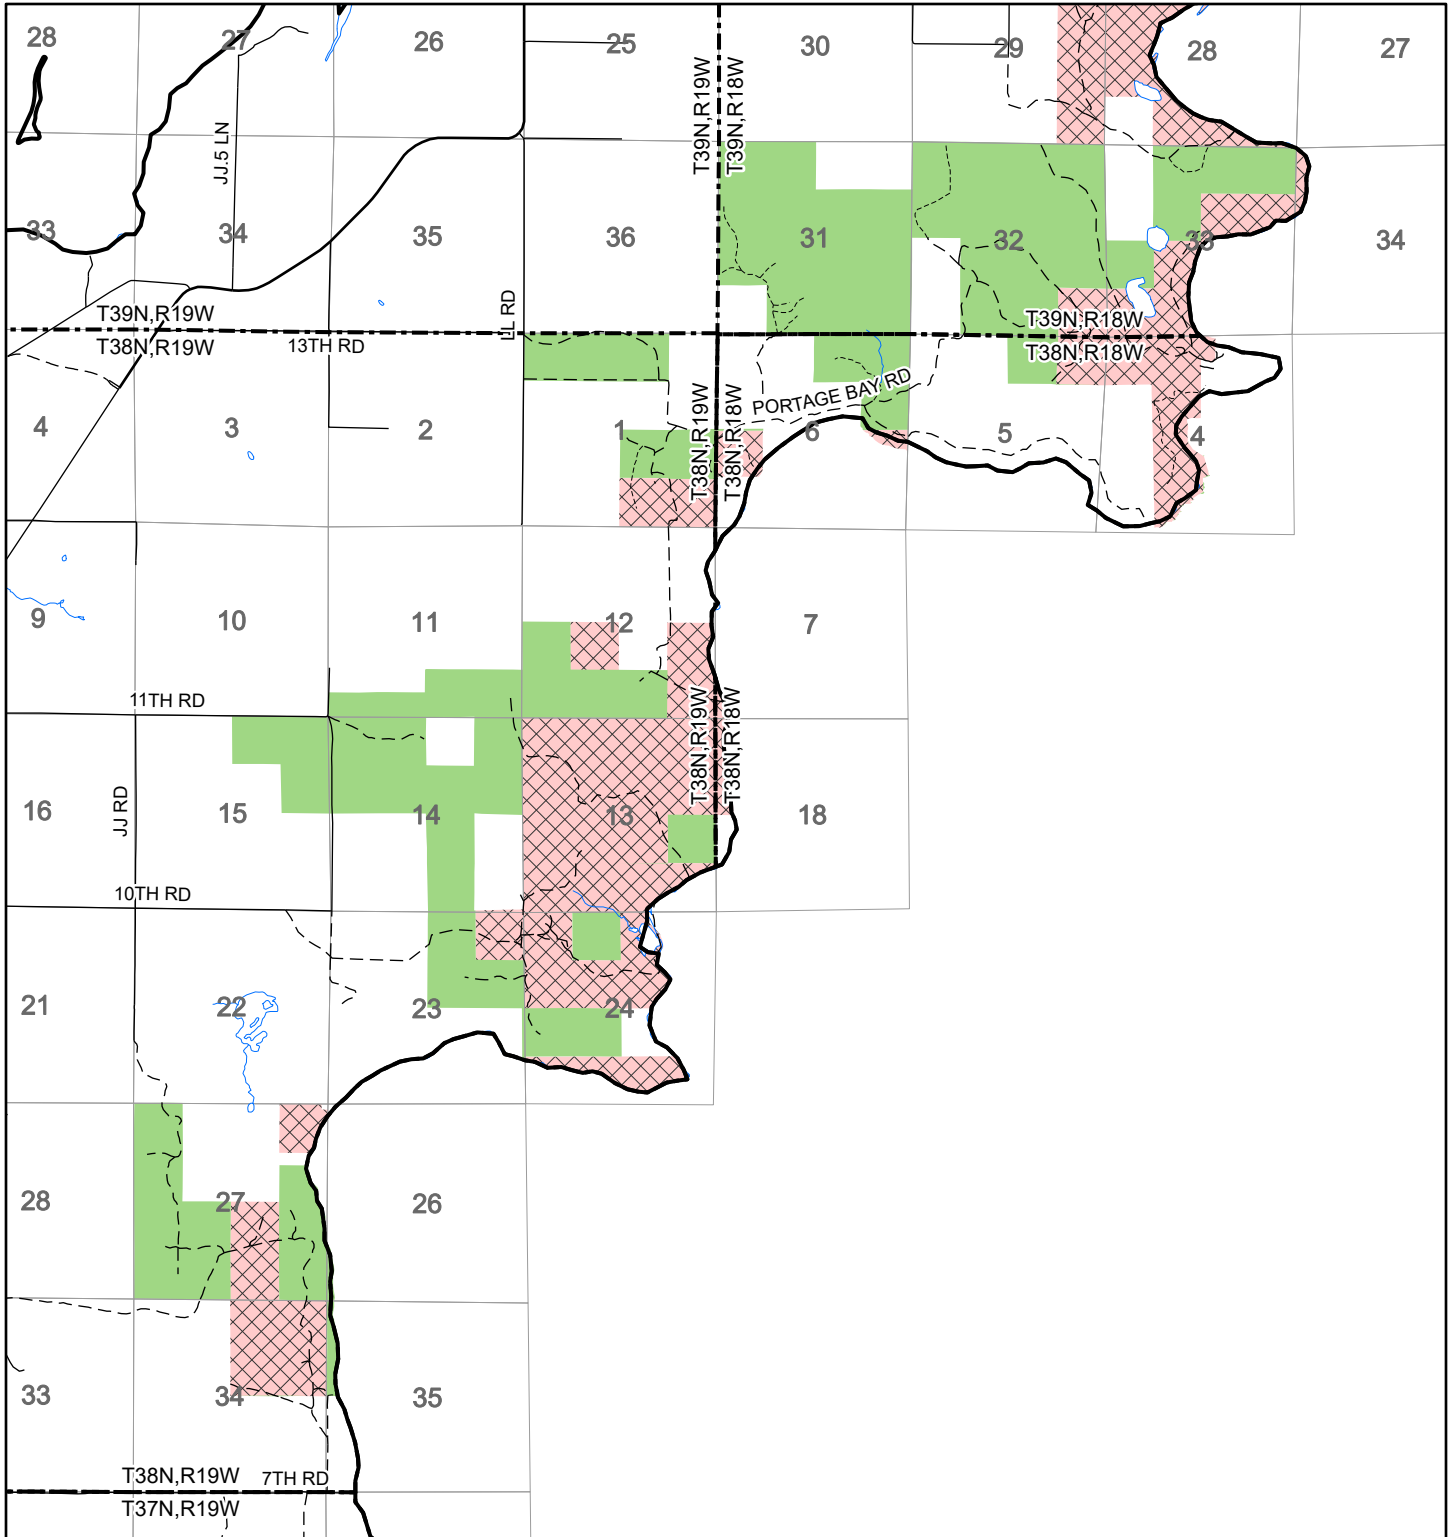

# 2022 Fuelwood Collection Map

## T38N,R18W

### DELTA CO.

- Open to Fuelwood Collection
- Open (Recently Closed Timber Sale)
- State land closed to fuelwood collection
- Snowmobile trail

Effective: April 1, 2022