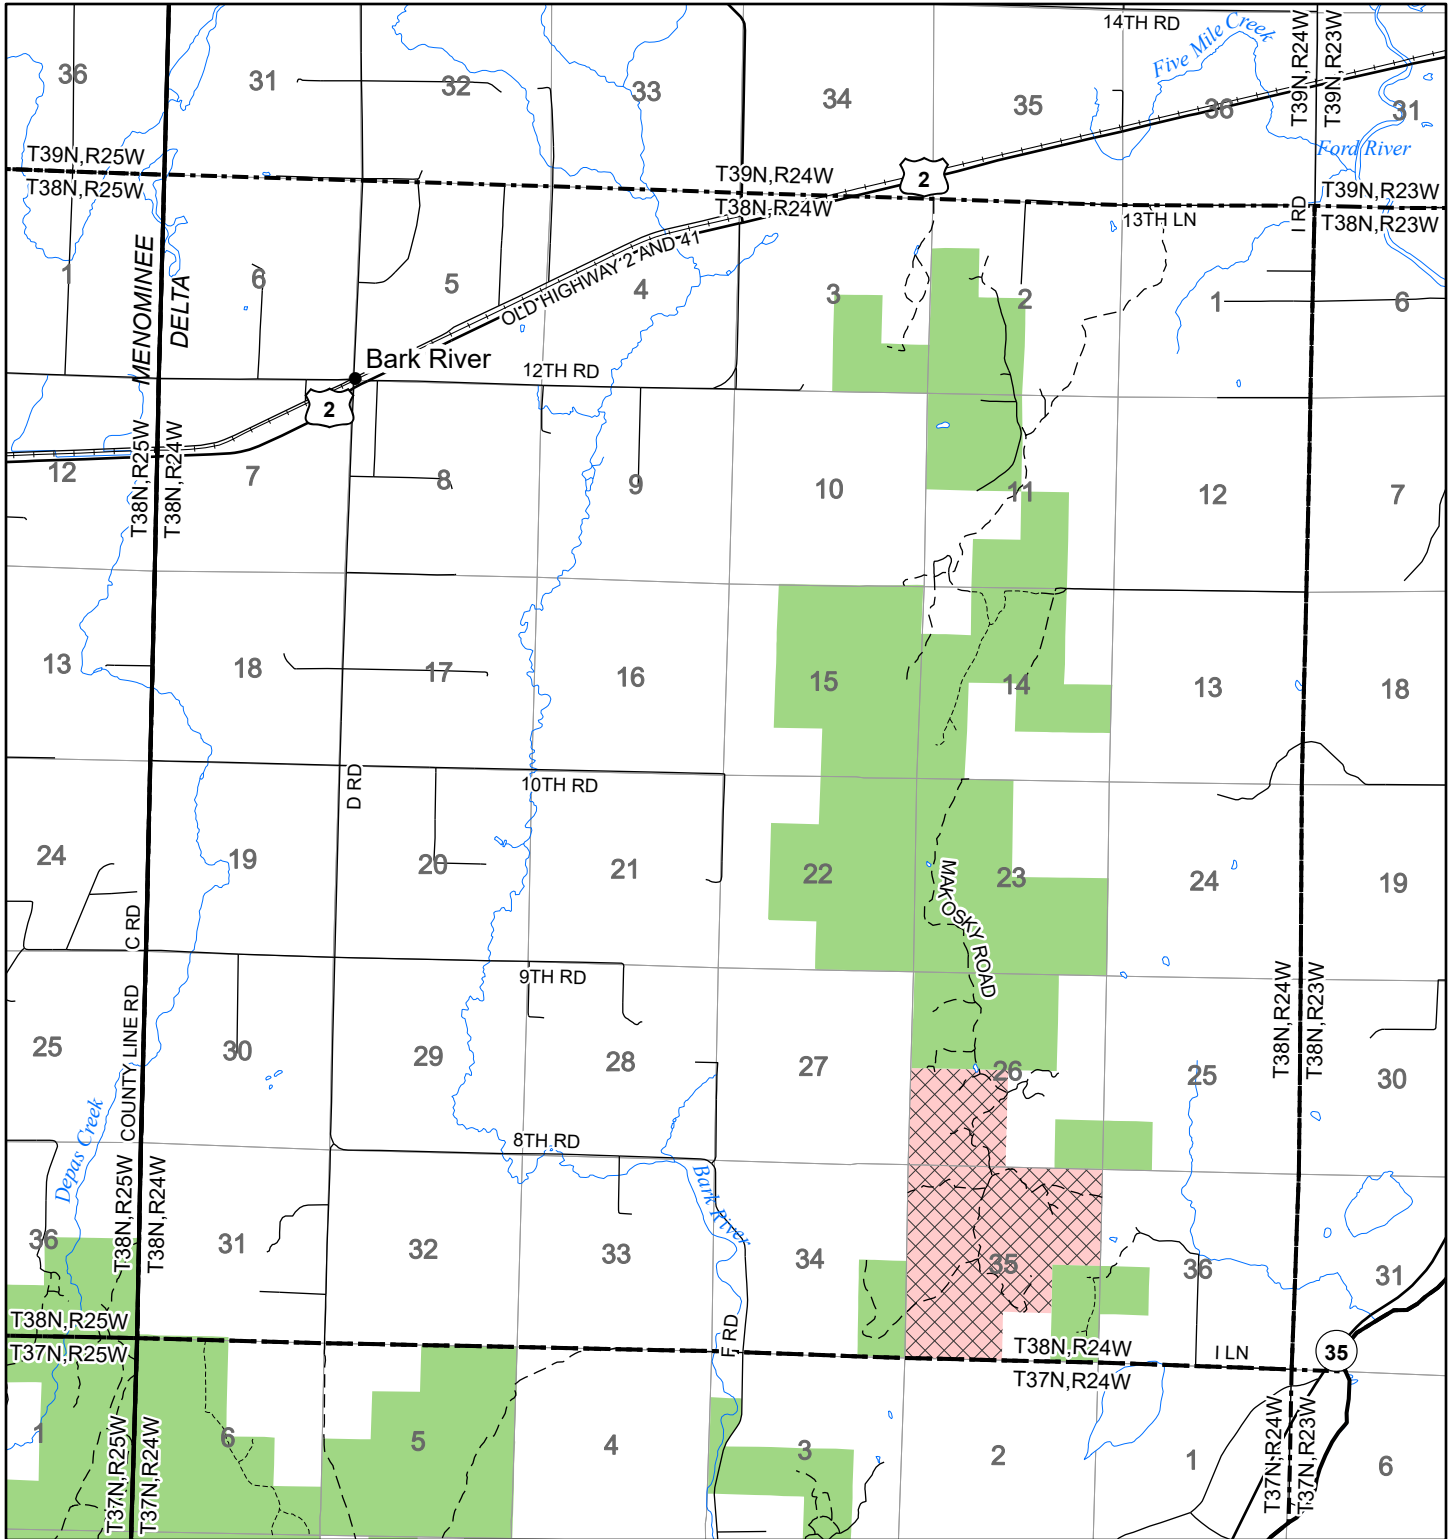

# 2022 Fuelwood Collection Map

## T38N,R24W

### DELTA CO.

- Open to Fuelwood Collection
- Open (Recently Closed Timber Sale)
- State land closed to fuelwood collection
- Snowmobile trail

Effective: April 1, 2022