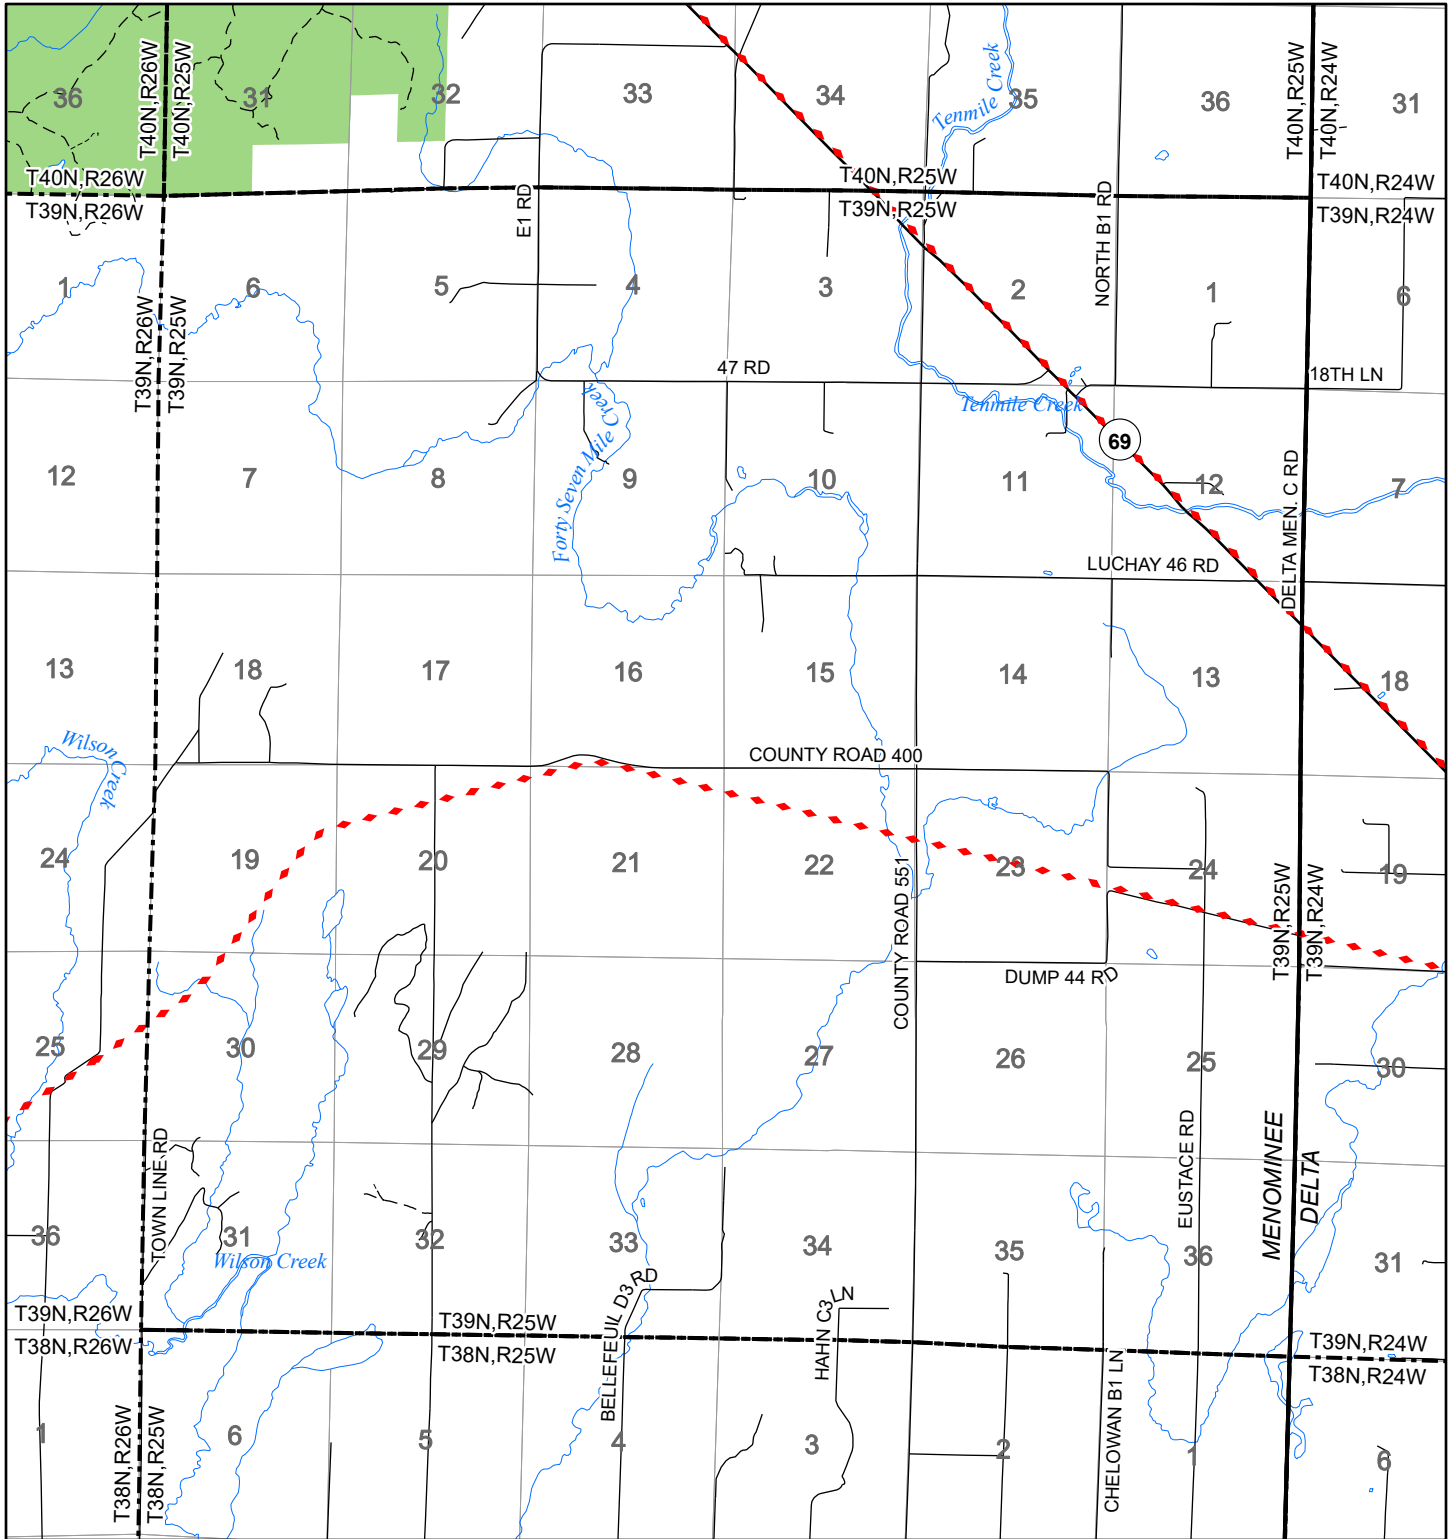

# 2022 Fuelwood Collection Map

## T39N,R25W

### MENONIMEE CO.

- Open to Fuelwood Collection
- Open (Recently Closed Timber Sale)
- State land closed to fuelwood collection
- Snowmobile trail

Effective: April 1, 2022