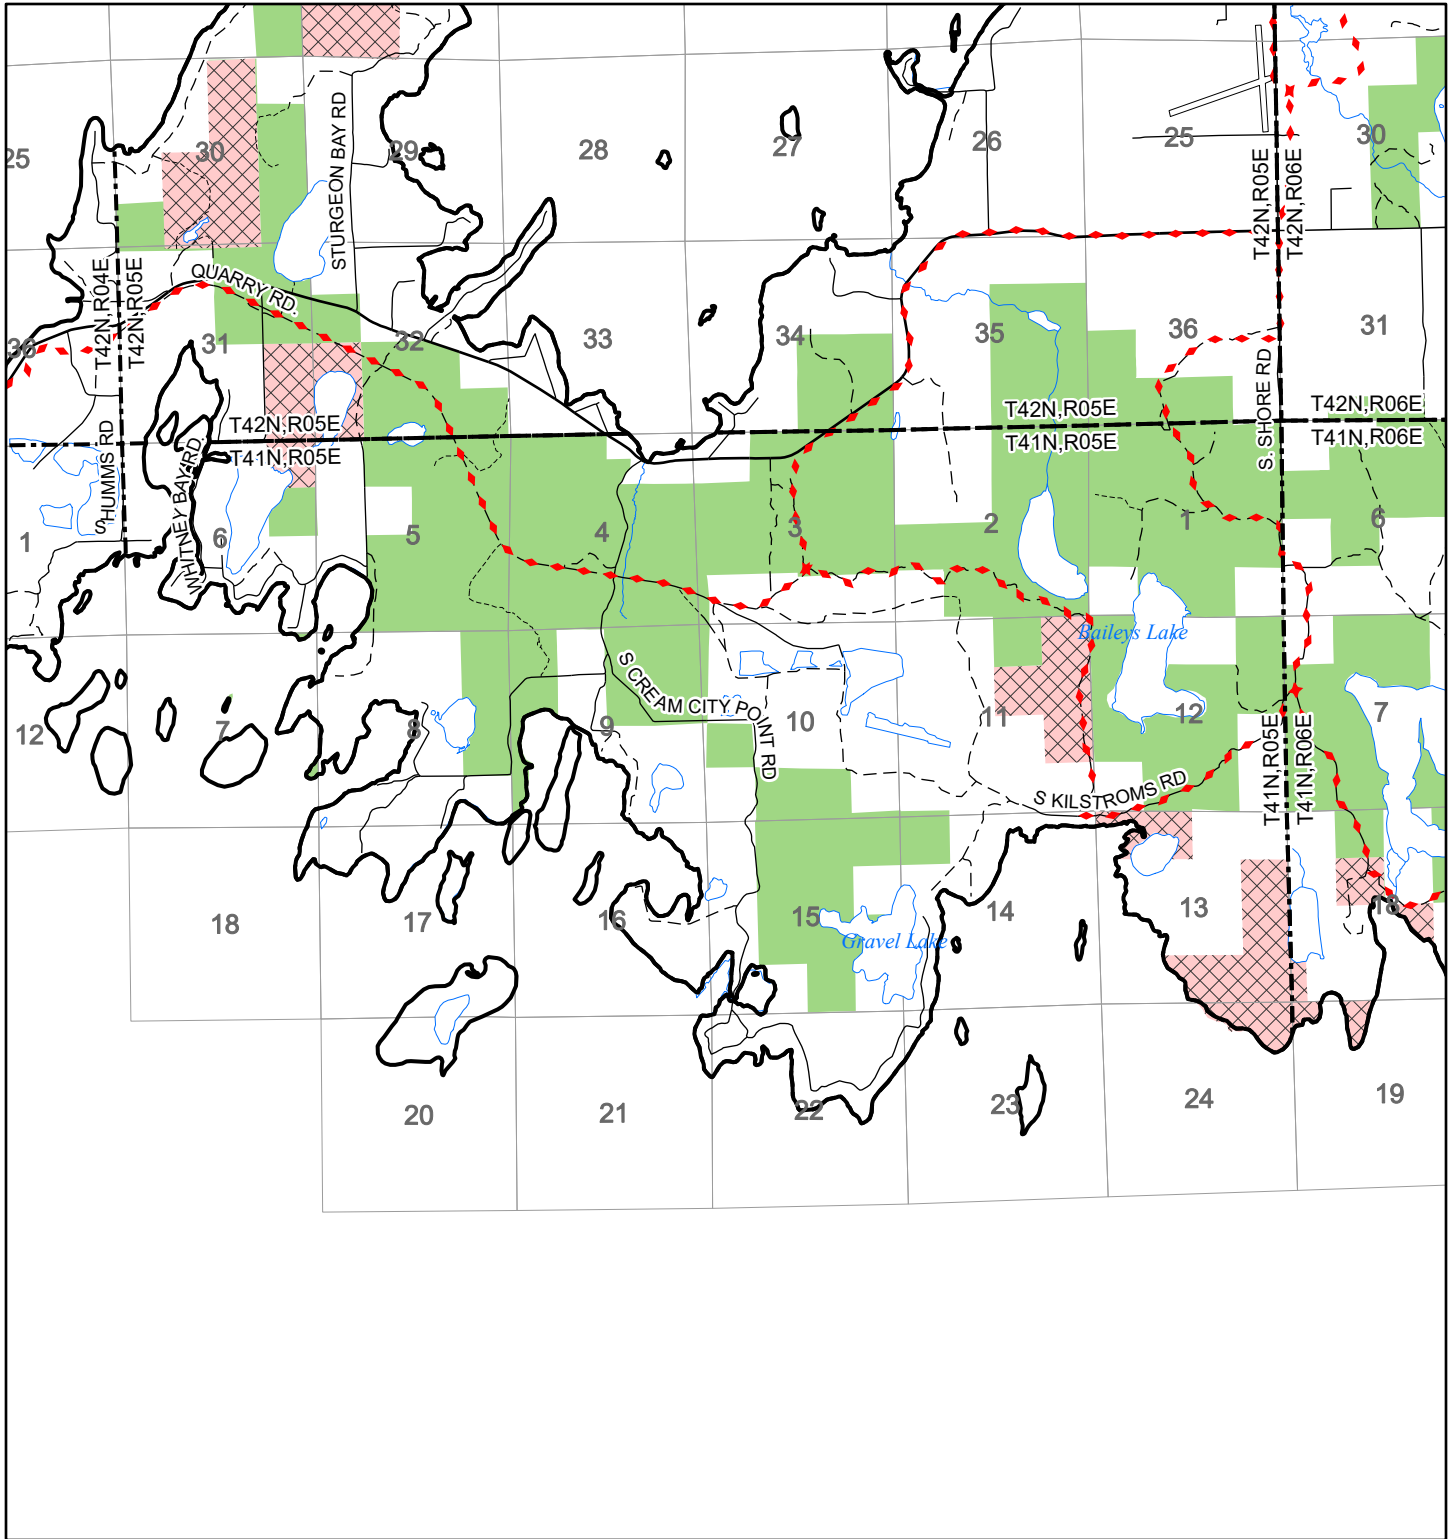

2022 Fuelwood Collection Map

T41N,R05E

CHIPPEWA CO.

- Open to Fuelwood Collection
- Open (Recently Closed Timber Sale)
- State land closed to fuelwood collection
- Snowmobile trail

Effective: April 1, 2022