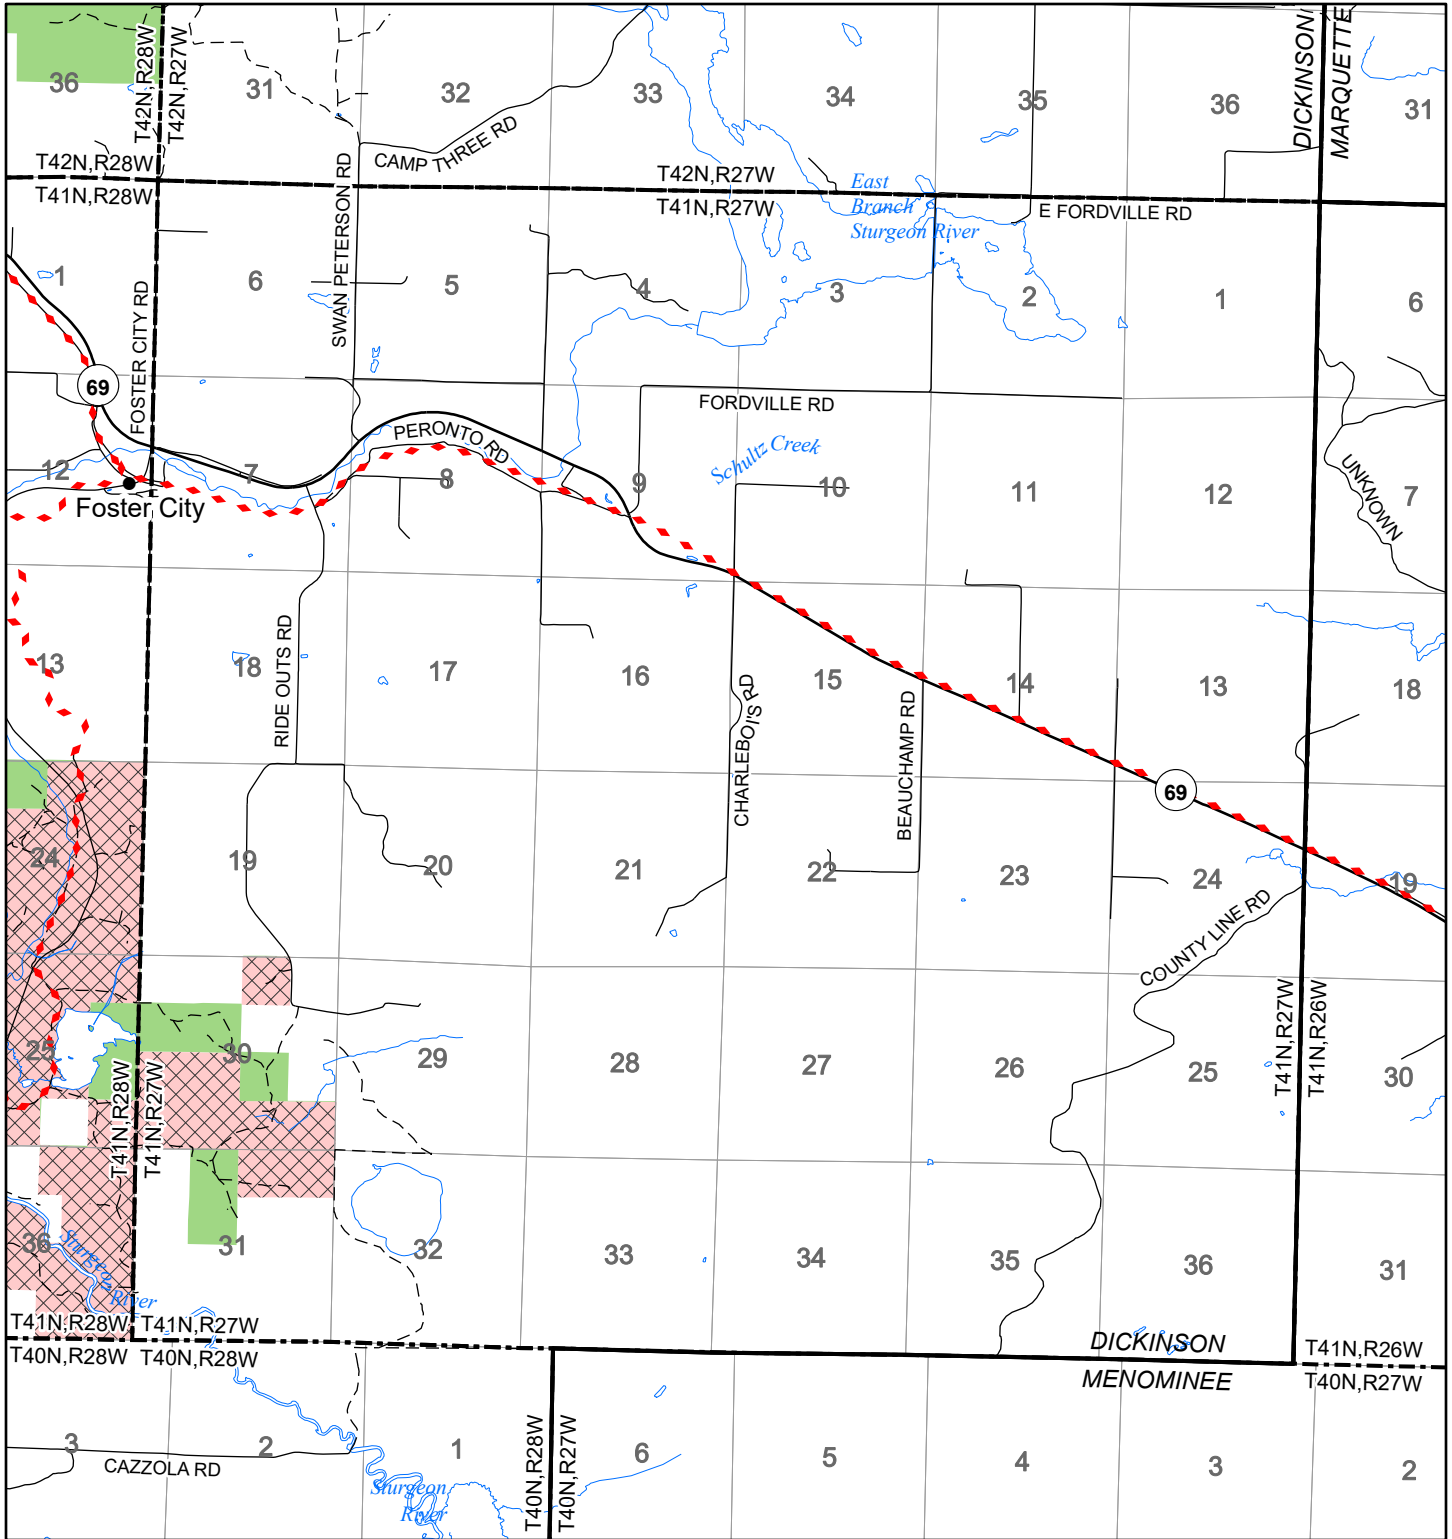

2022 Fuelwood Collection Map

T41N,R27W

DICKINSON CO.

- Open to Fuelwood Collection
- Open (Recently Closed Timber Sale)
- State land closed to fuelwood collection
- Snowmobile trail

Effective: April 1, 2022