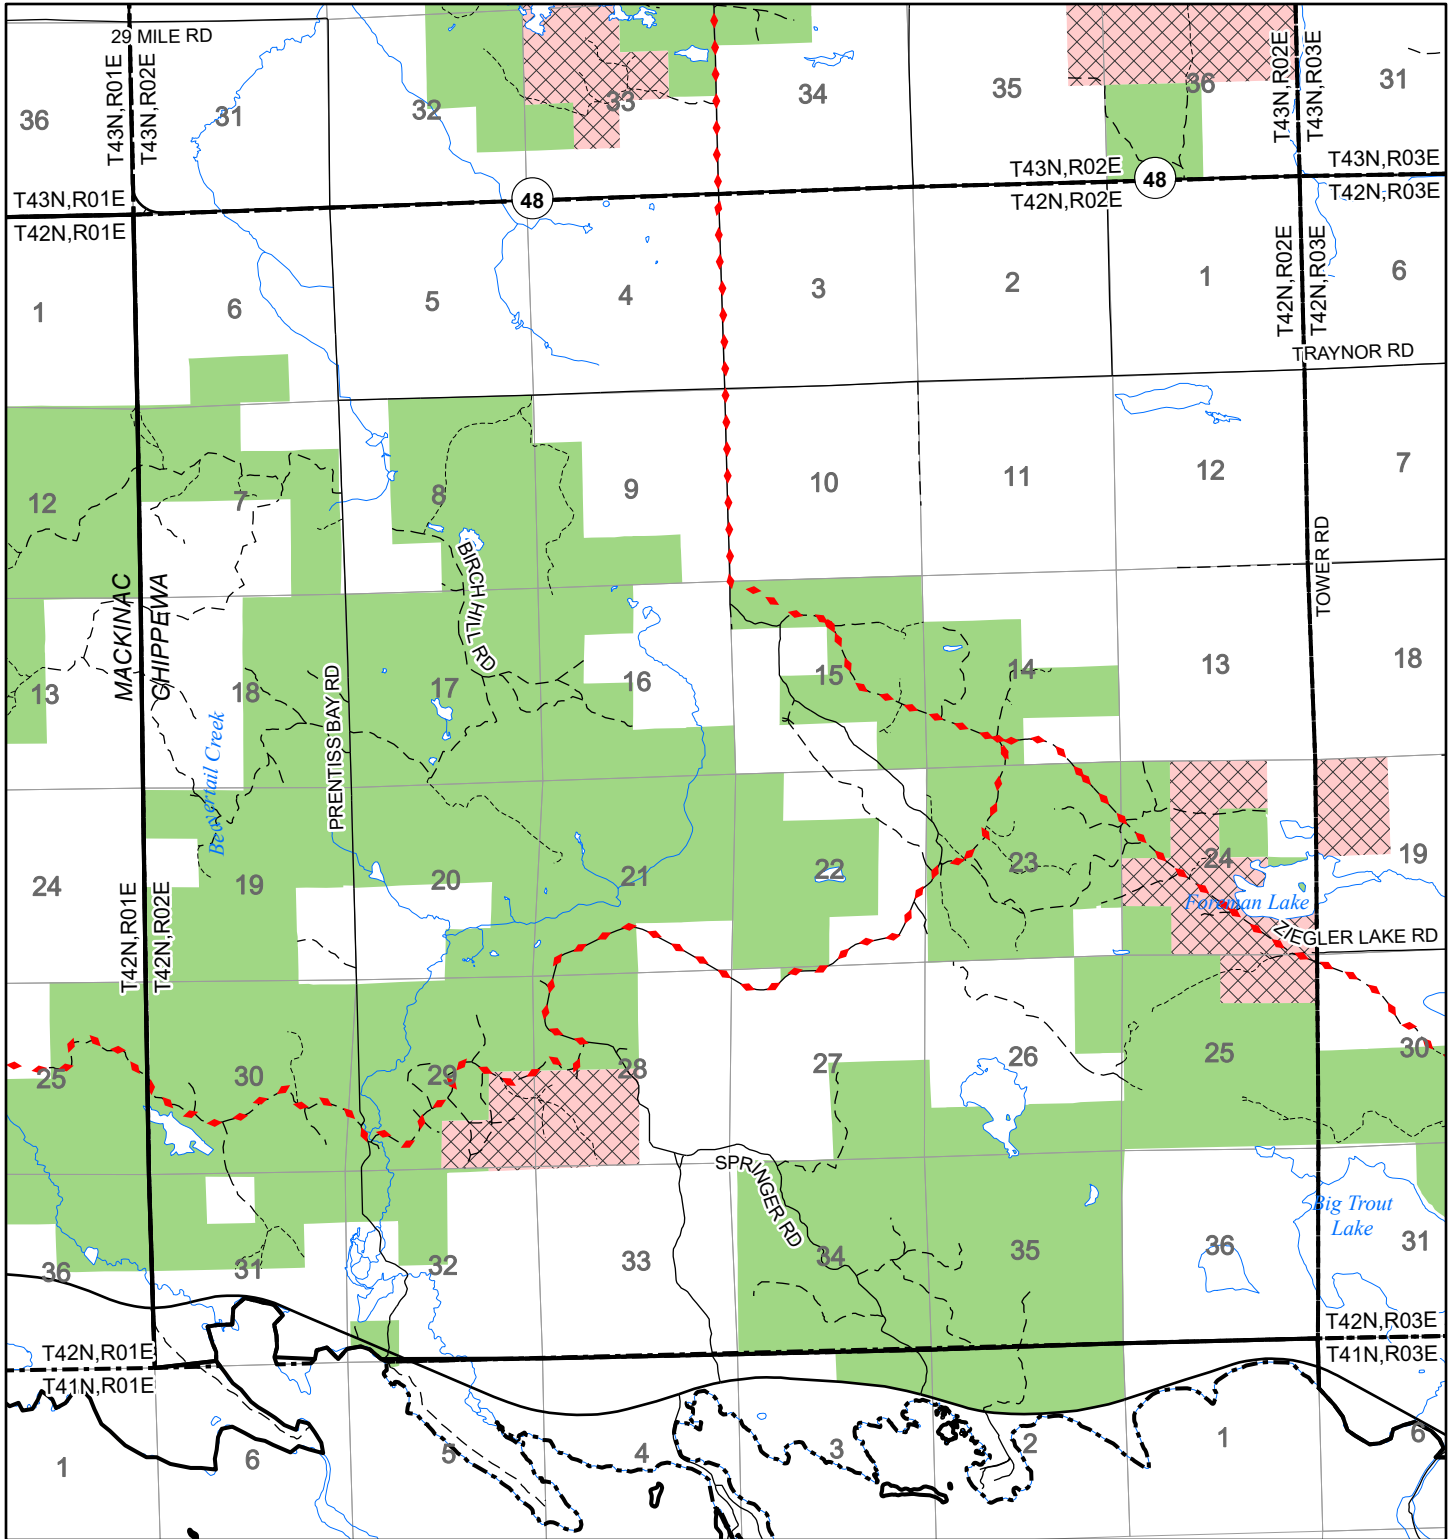

2022 Fuelwood Collection Map

T42N,R02E

CHIPPEWA CO.

- Open to Fuelwood Collection
- Open (Recently Closed Timber Sale)
- State land closed to fuelwood collection
- Snowmobile trail

Effective: April 1, 2022