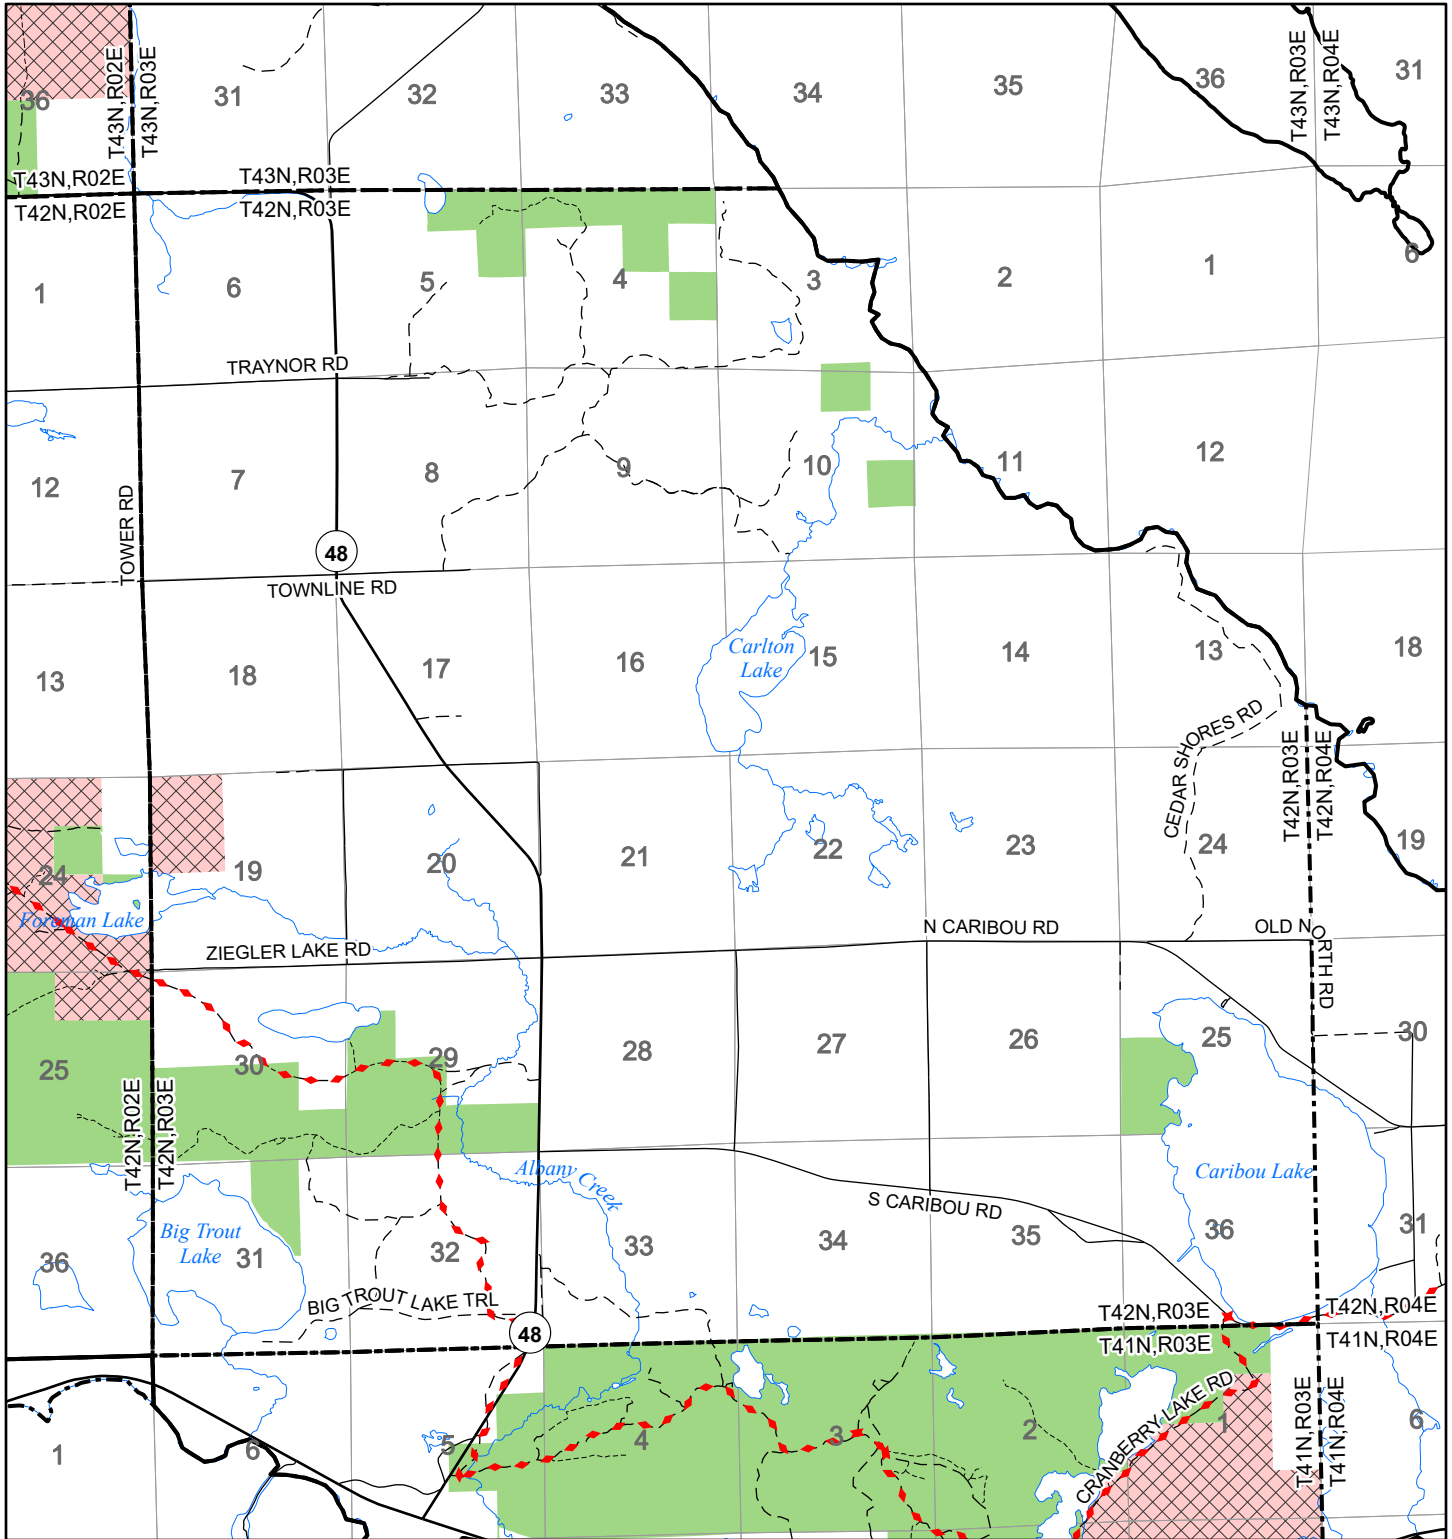

2022 Fuelwood Collection Map

T42N,R03E

CHIPPEWA CO.

- Open to Fuelwood Collection
- Open (Recently Closed Timber Sale)
- State land closed to fuelwood collection
- Snowmobile trail

Effective: April 1, 2022