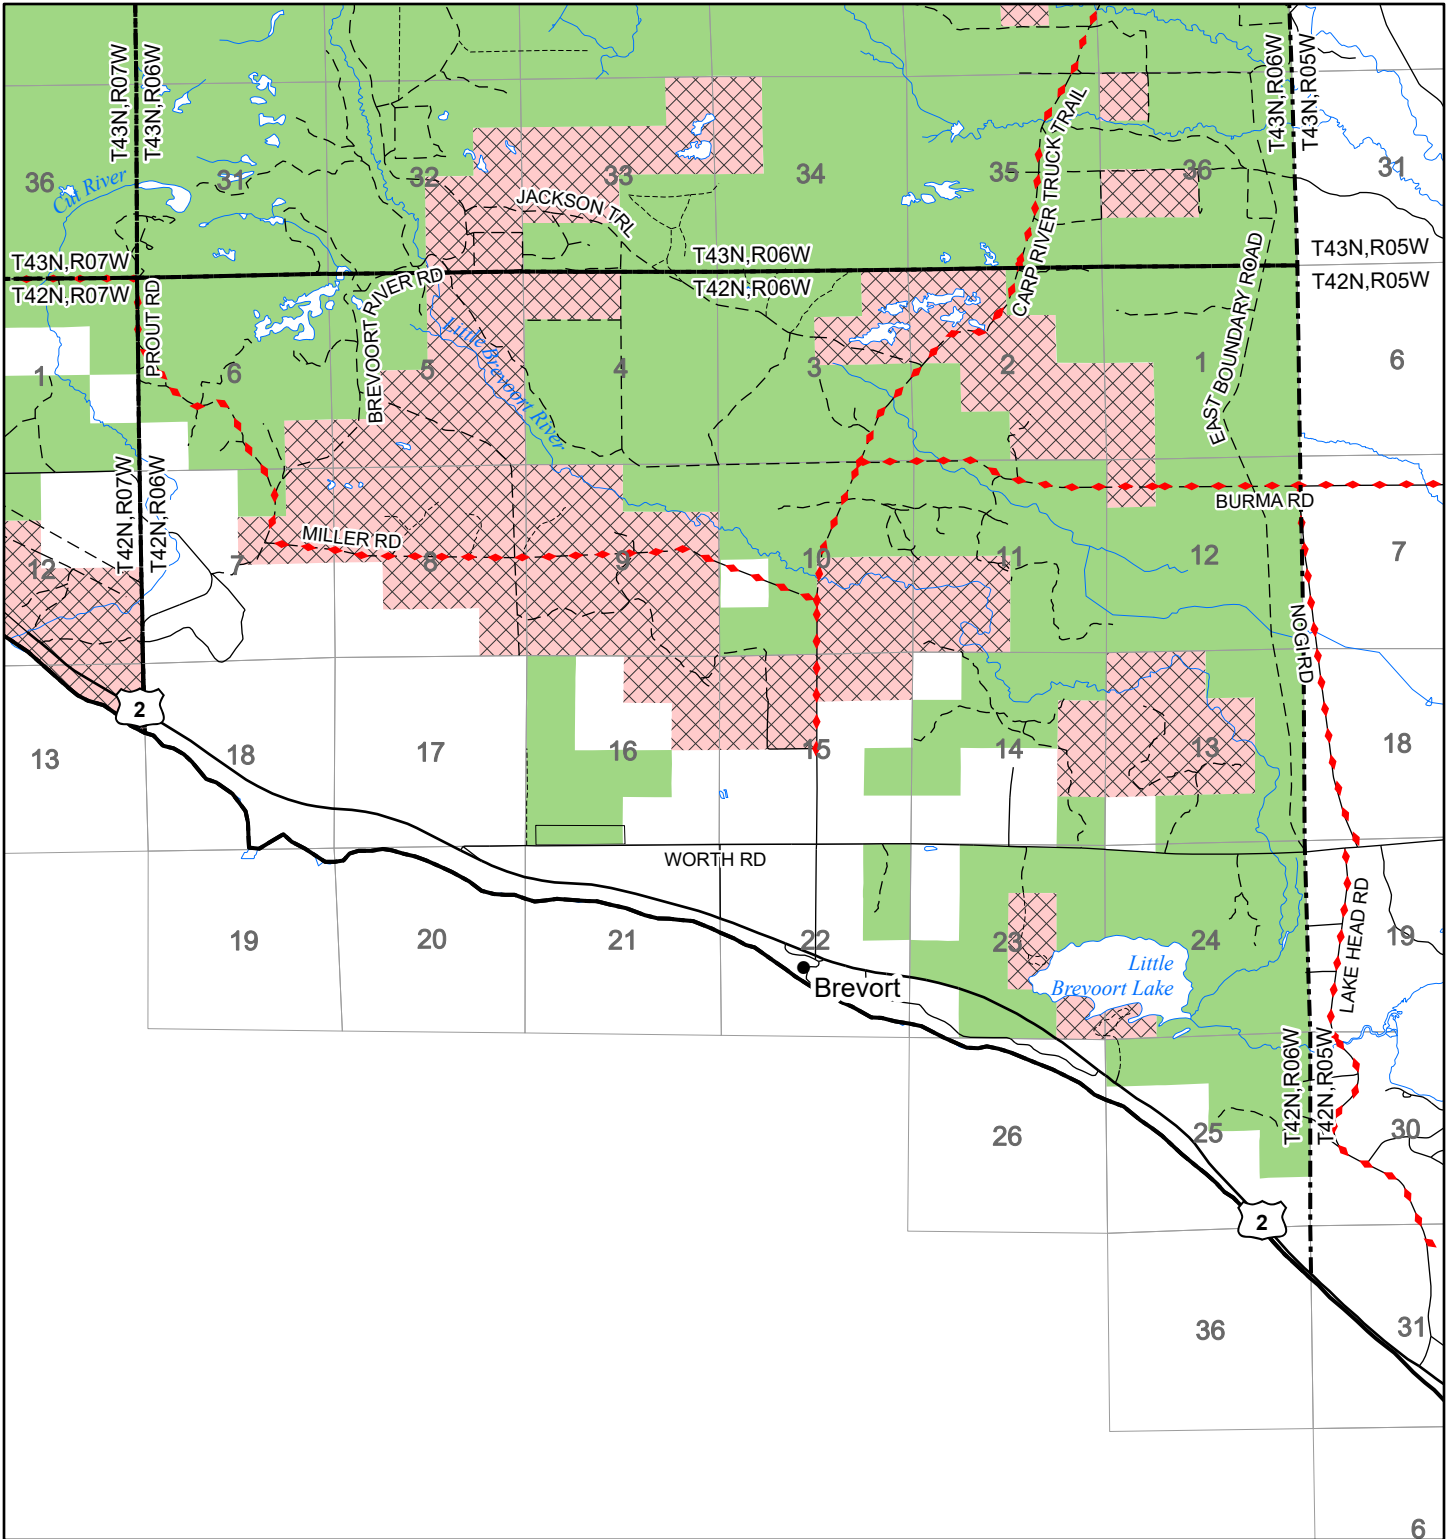

2022 Fuelwood Collection Map

T42N,R06W

MACKINAC CO.

- Open to Fuelwood Collection
- Open (Recently Closed Timber Sale)
- State land closed to fuelwood collection
- Snowmobile trail

Effective: April 1, 2022