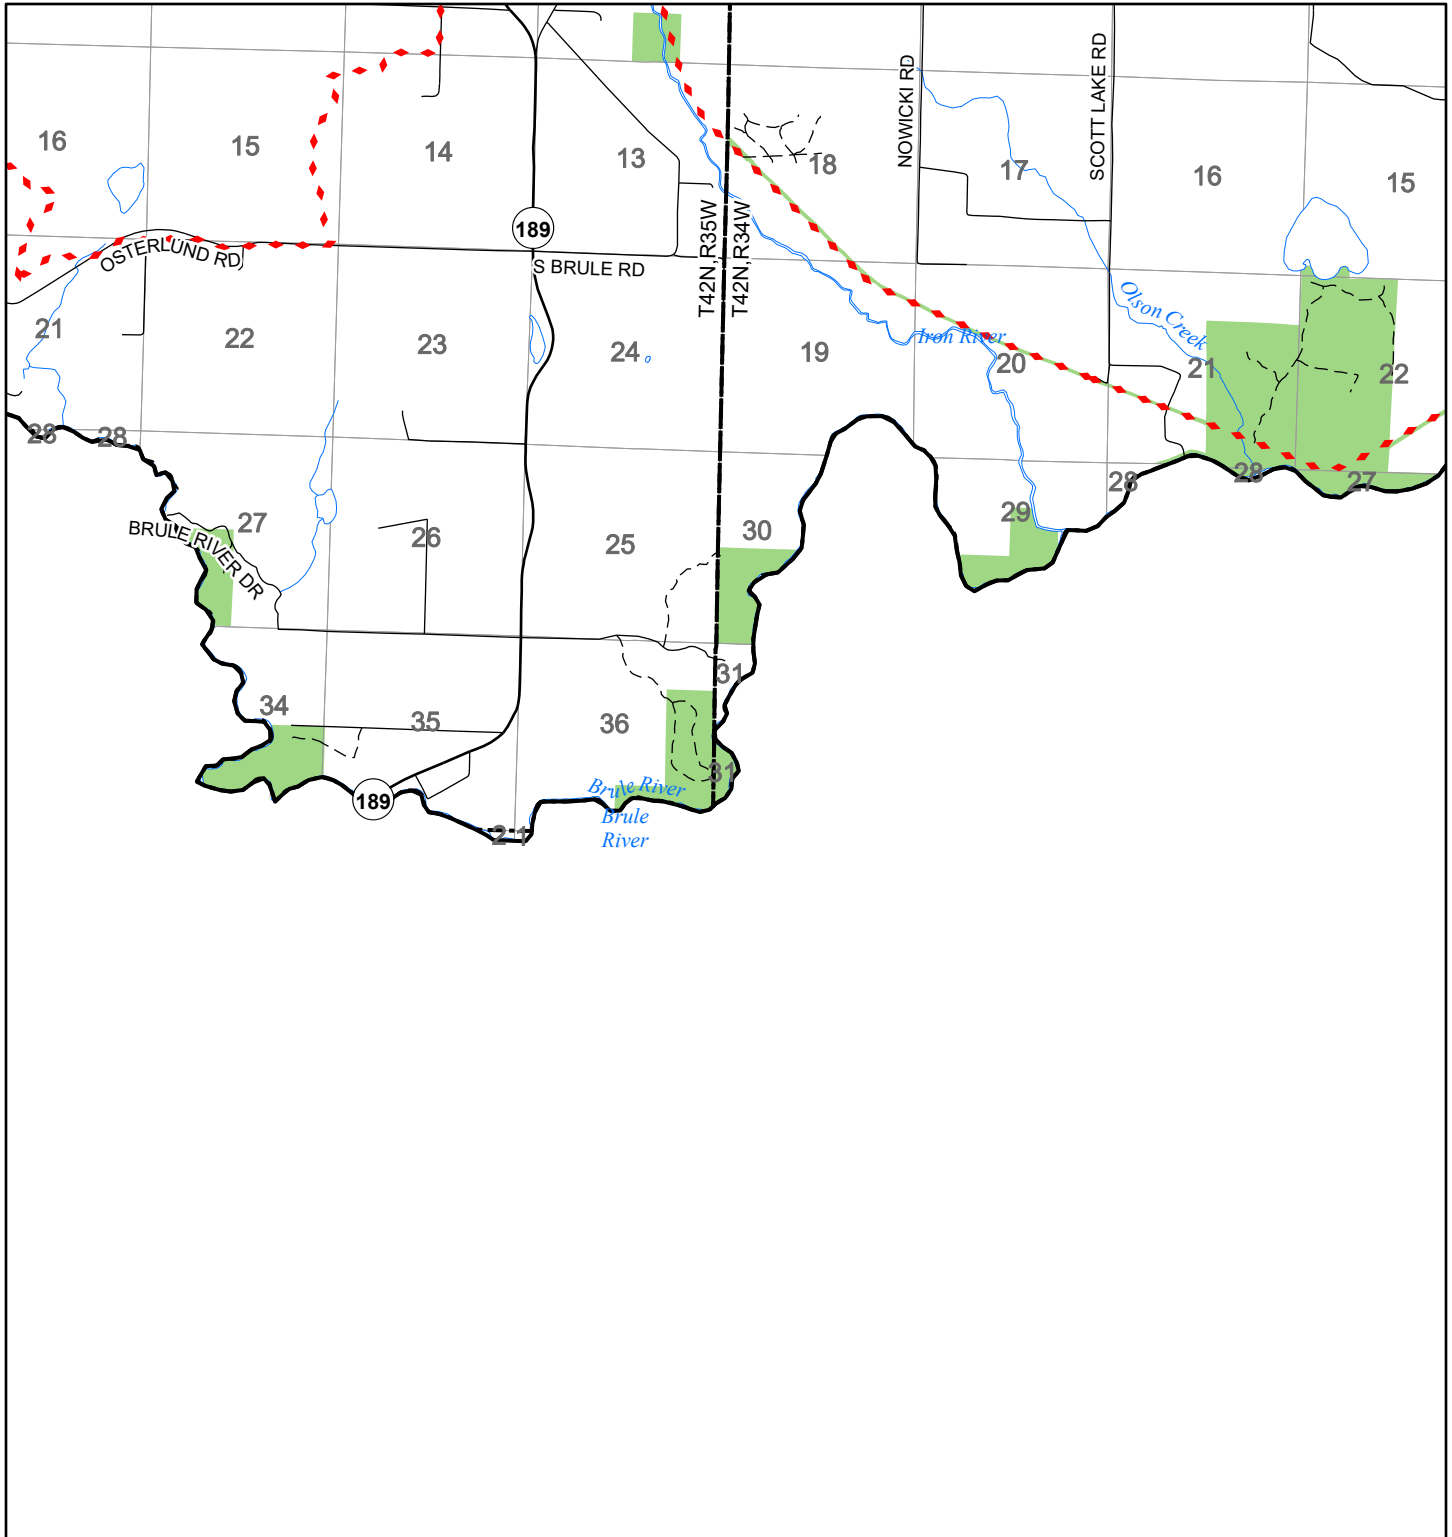

2022 Fuelwood Collection Map

T42N,R34W

IRON CO.

- Open to Fuelwood Collection
- Open (Recently Closed Timber Sale)
- State land closed to fuelwood collection
- Snowmobile trail

Effective: April 1, 2022