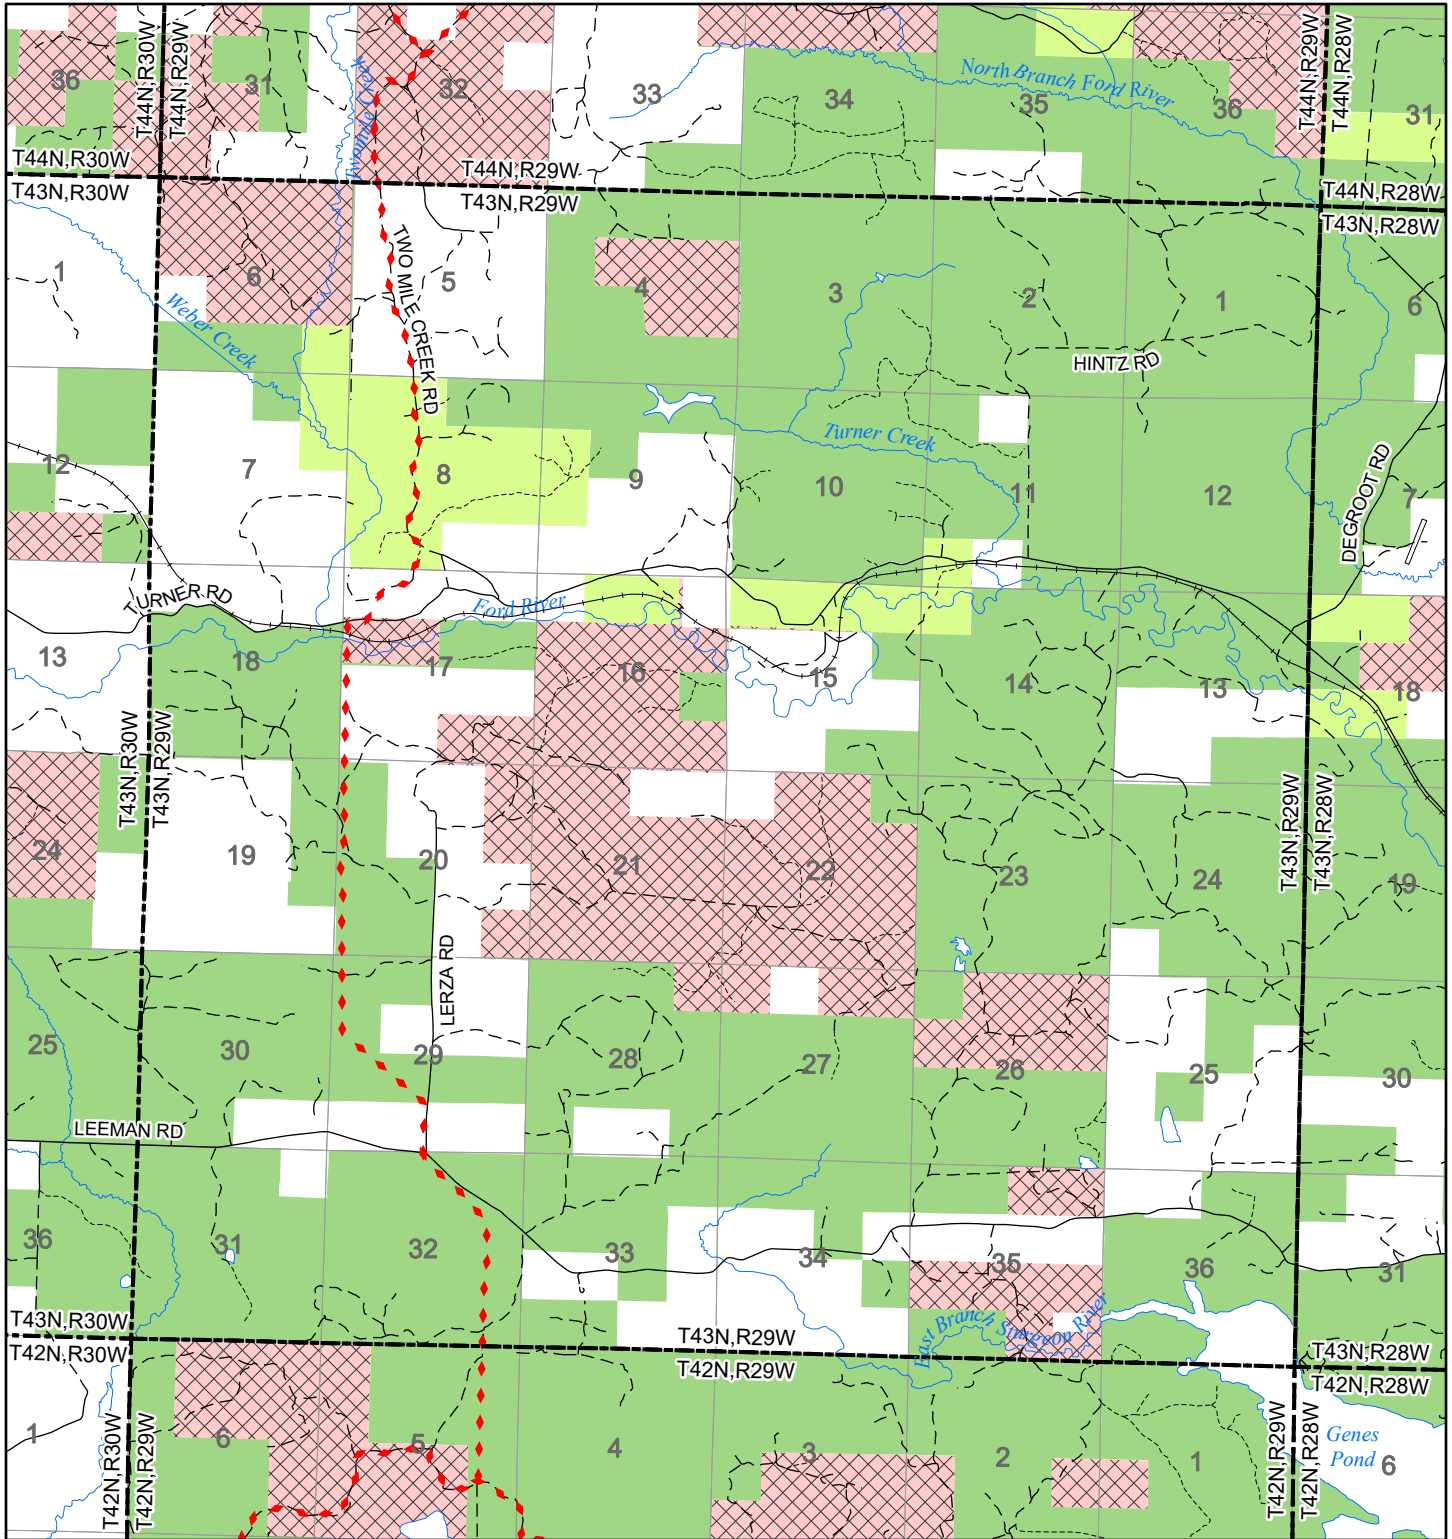

# 2022 Fuelwood Collection Map

## T43N,R29W

### DICKINSON CO.

- Open to Fuelwood Collection
- Open (Recently Closed Timber Sale)
- State land closed to fuelwood collection
- Snowmobile trail

Effective: April 1, 2022