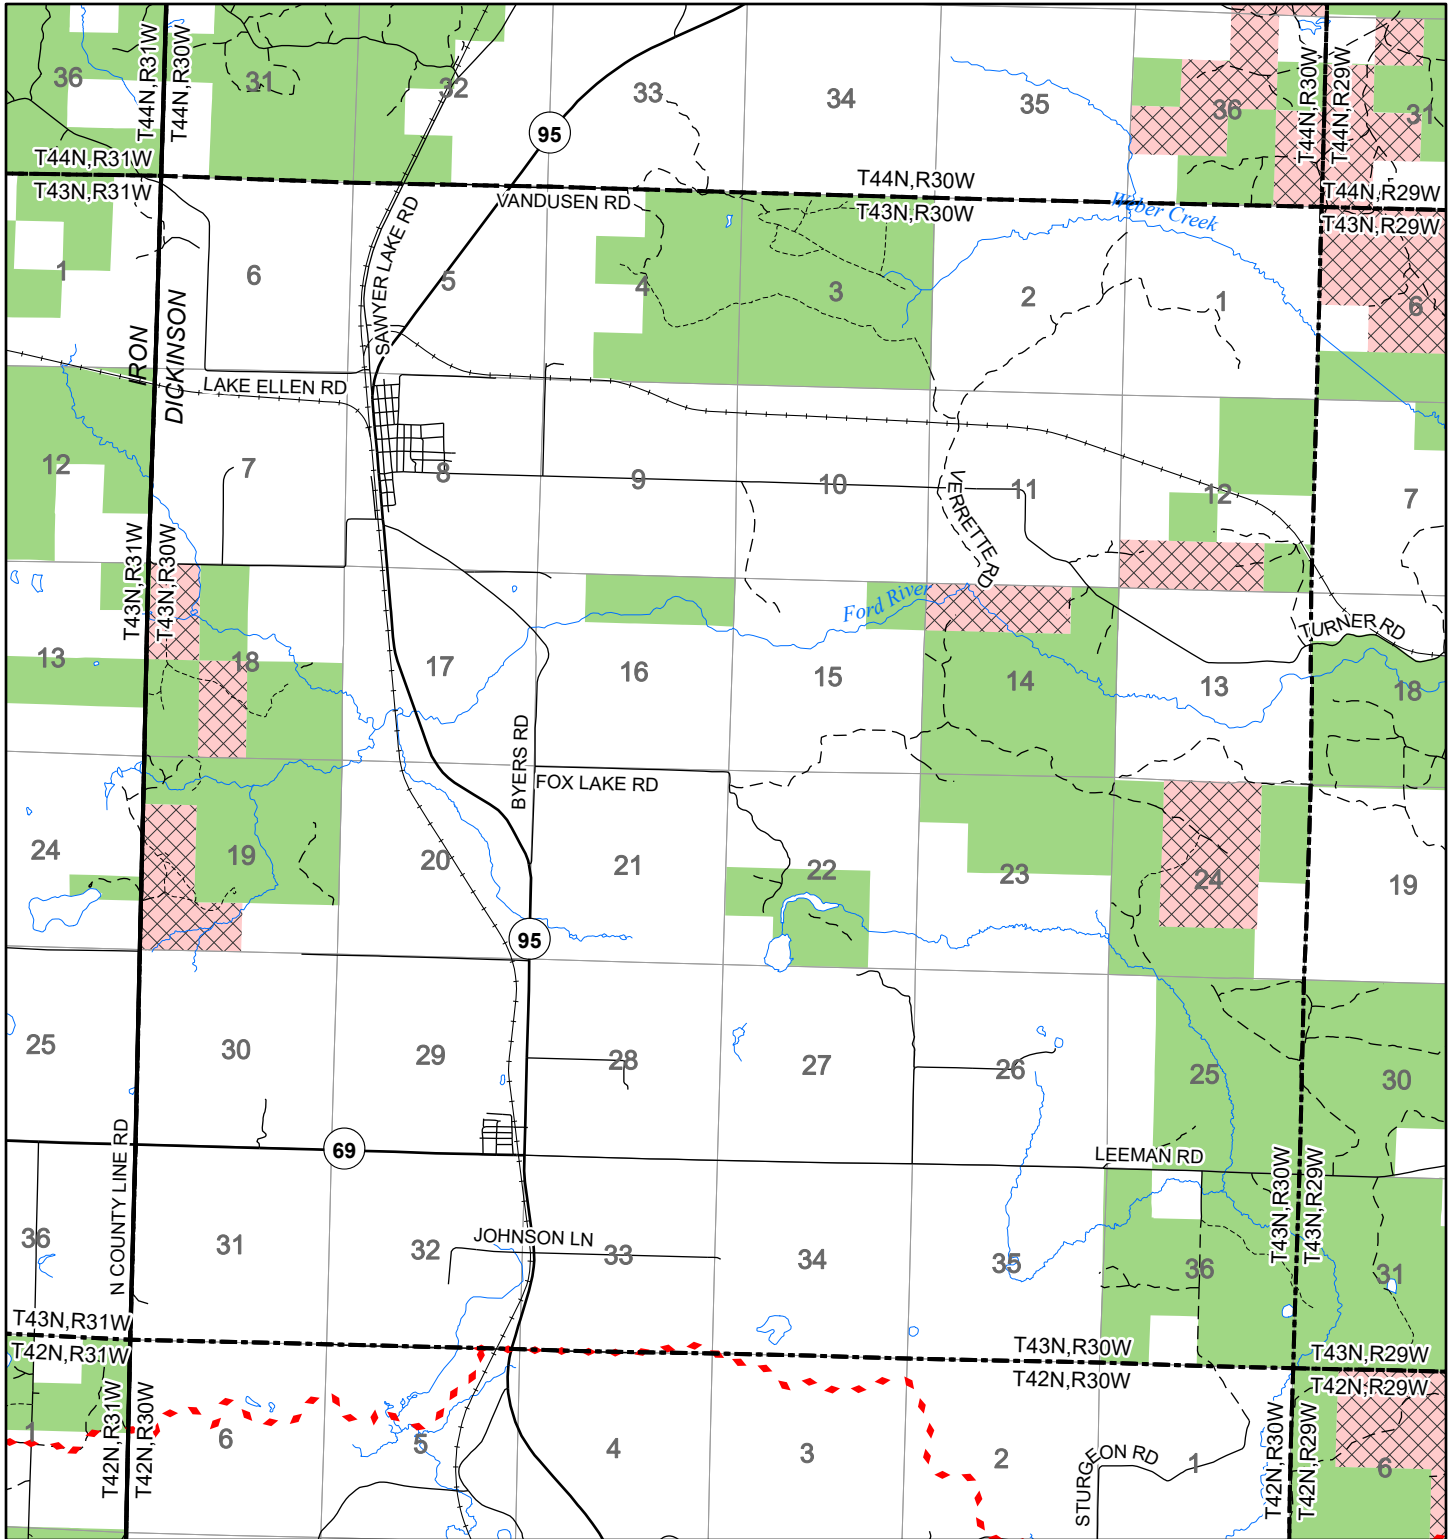

# 2022 Fuelwood Collection Map

## T43N,R30W

### DICKINSON CO.

- Open to Fuelwood Collection
- Open (Recently Closed Timber Sale)
- State land closed to fuelwood collection
- Snowmobile trail

Effective: April 1, 2022