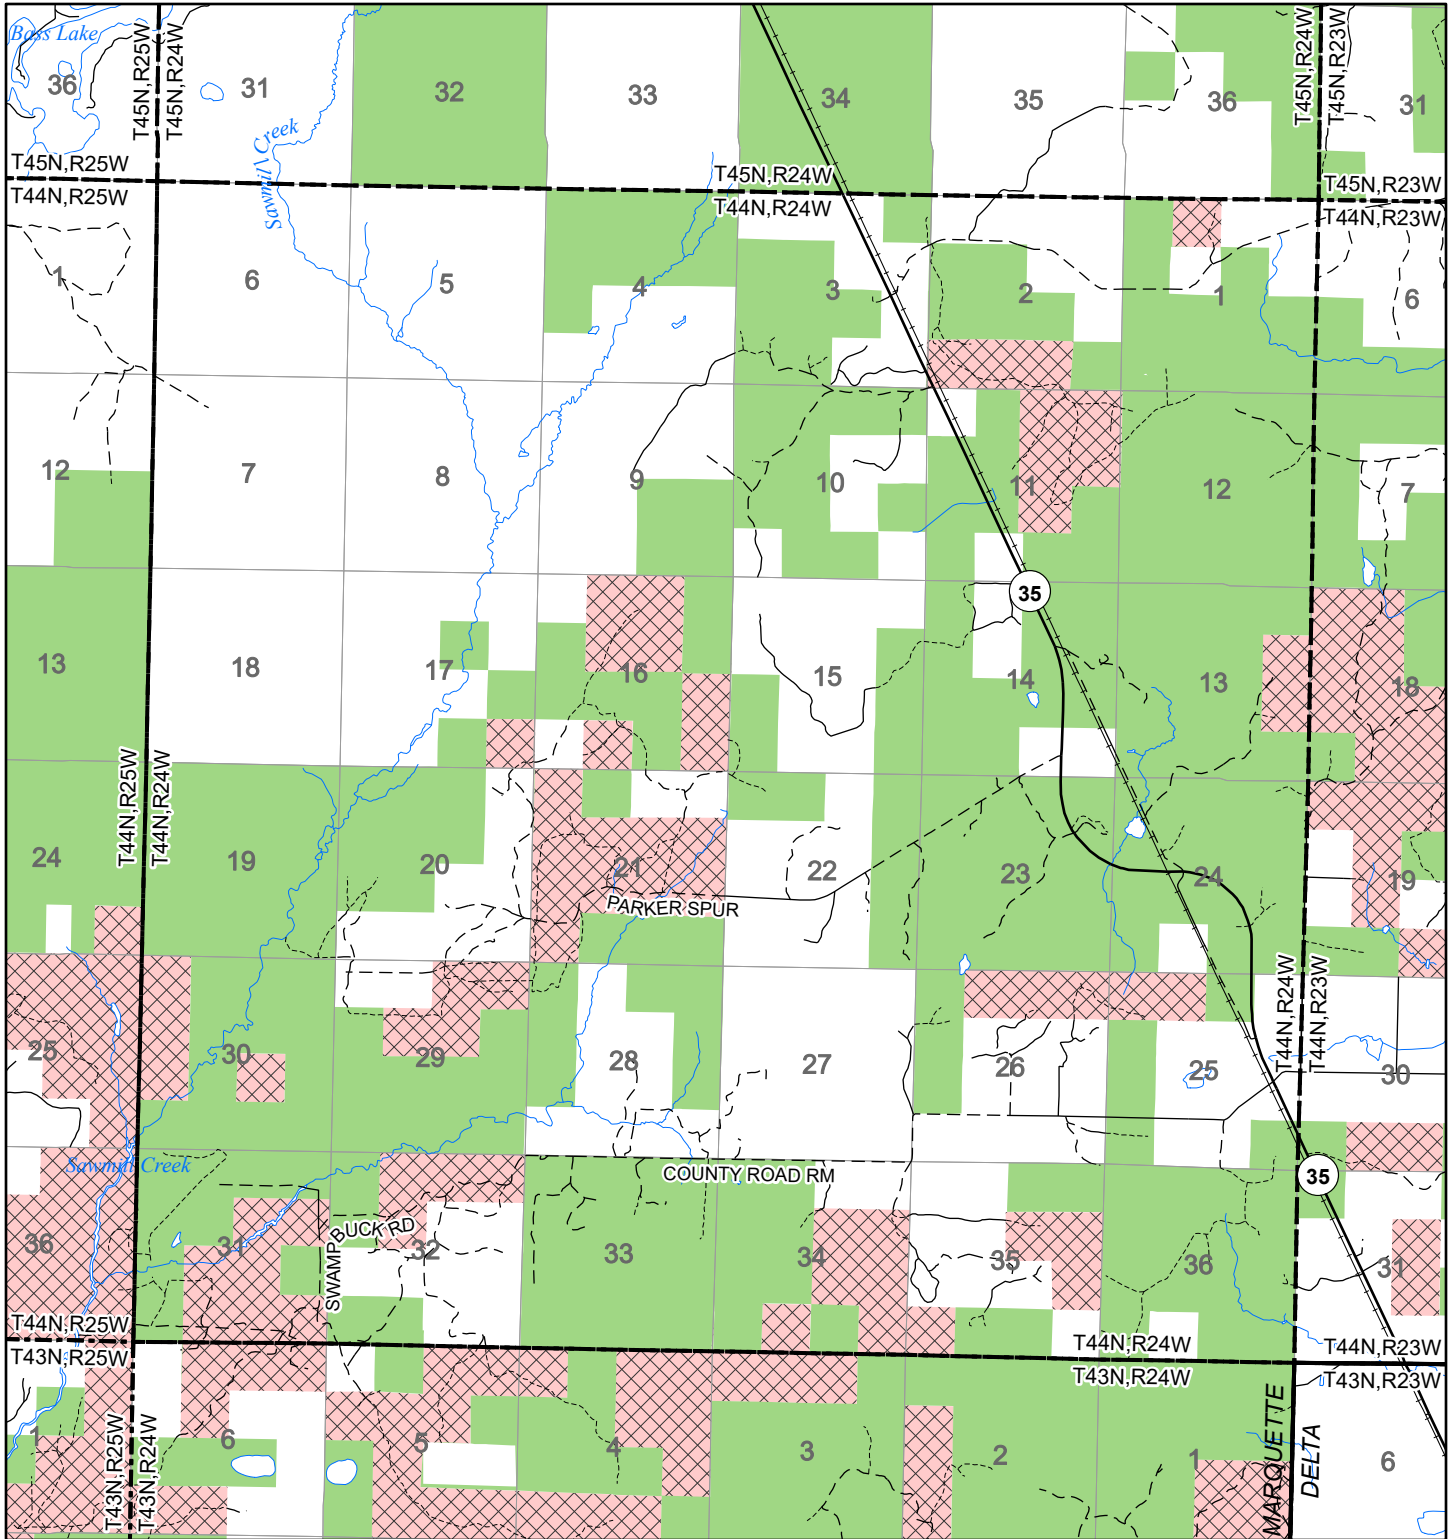

2022 Fuelwood Collection Map

T44N,R24W

MARQUETTE CO.

- Open to Fuelwood Collection
- Open (Recently Closed Timber Sale)
- State land closed to fuelwood collection
- Snowmobile trail

Effective: April 1, 2022