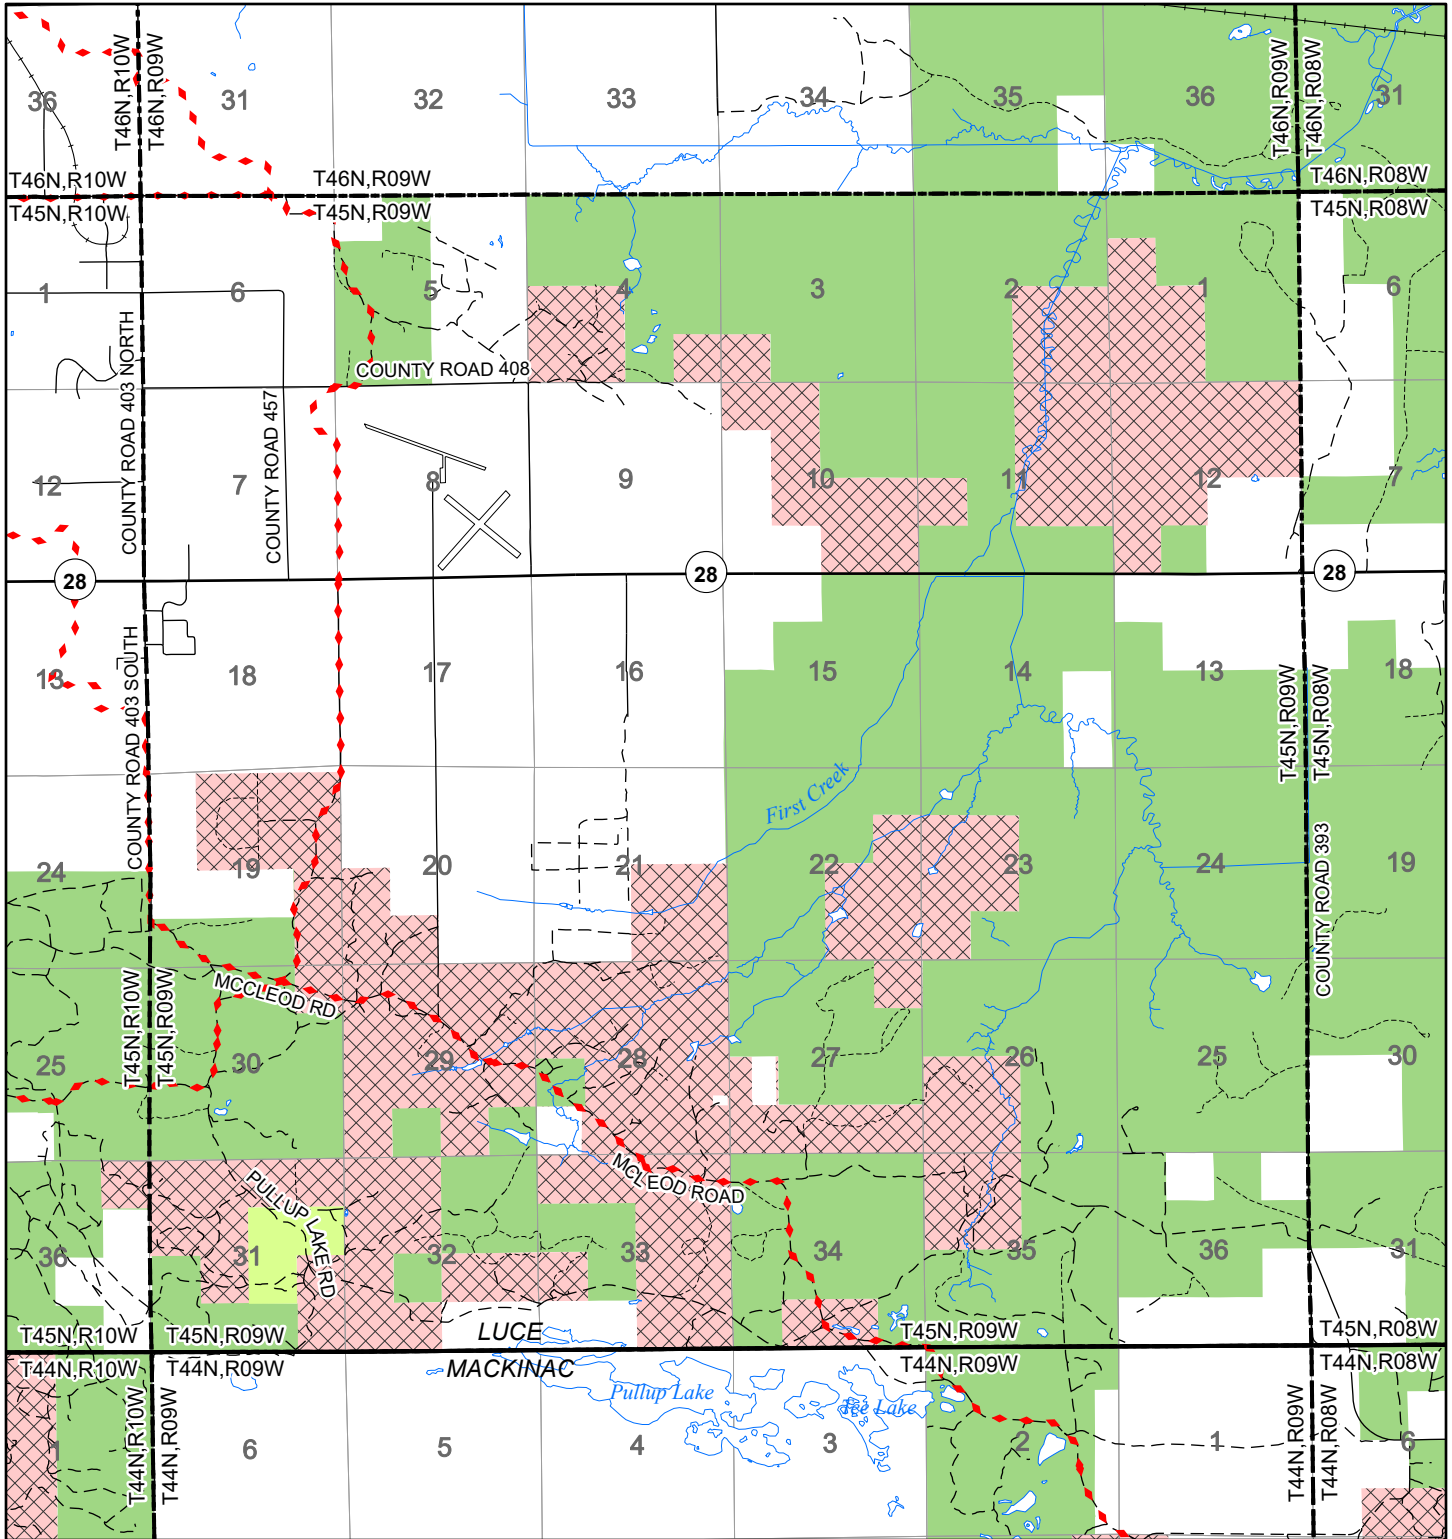

2022 Fuelwood Collection Map

T45N,R09W

LUCE CO.

- Open to Fuelwood Collection
- Open (Recently Closed Timber Sale)
- State land closed to fuelwood collection
- Snowmobile trail

Effective: April 1, 2022