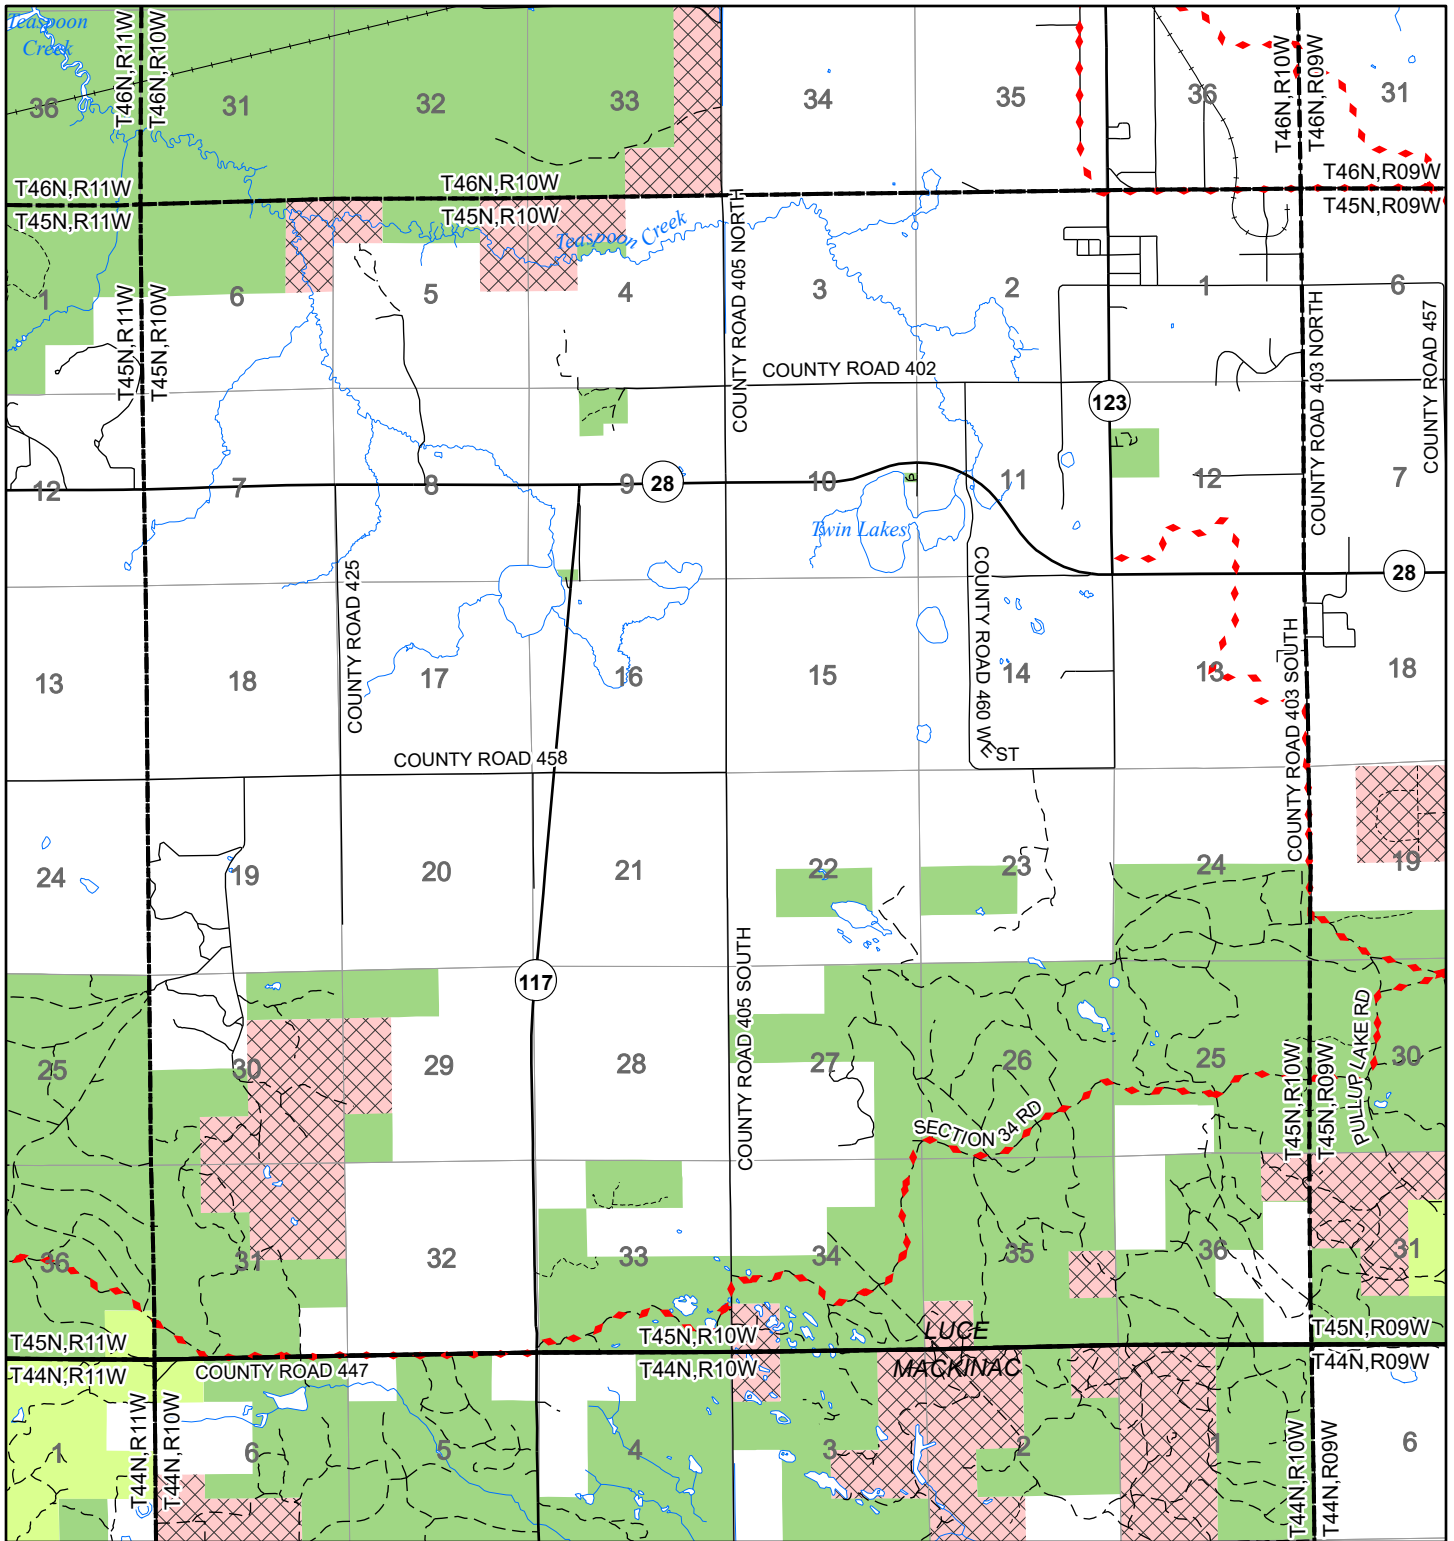

2022 Fuelwood Collection Map

T45N,R10W

LUCE CO.

- Open to Fuelwood Collection
- Open (Recently Closed Timber Sale)
- State land closed to fuelwood collection
- Snowmobile trail

Effective: April 1, 2022