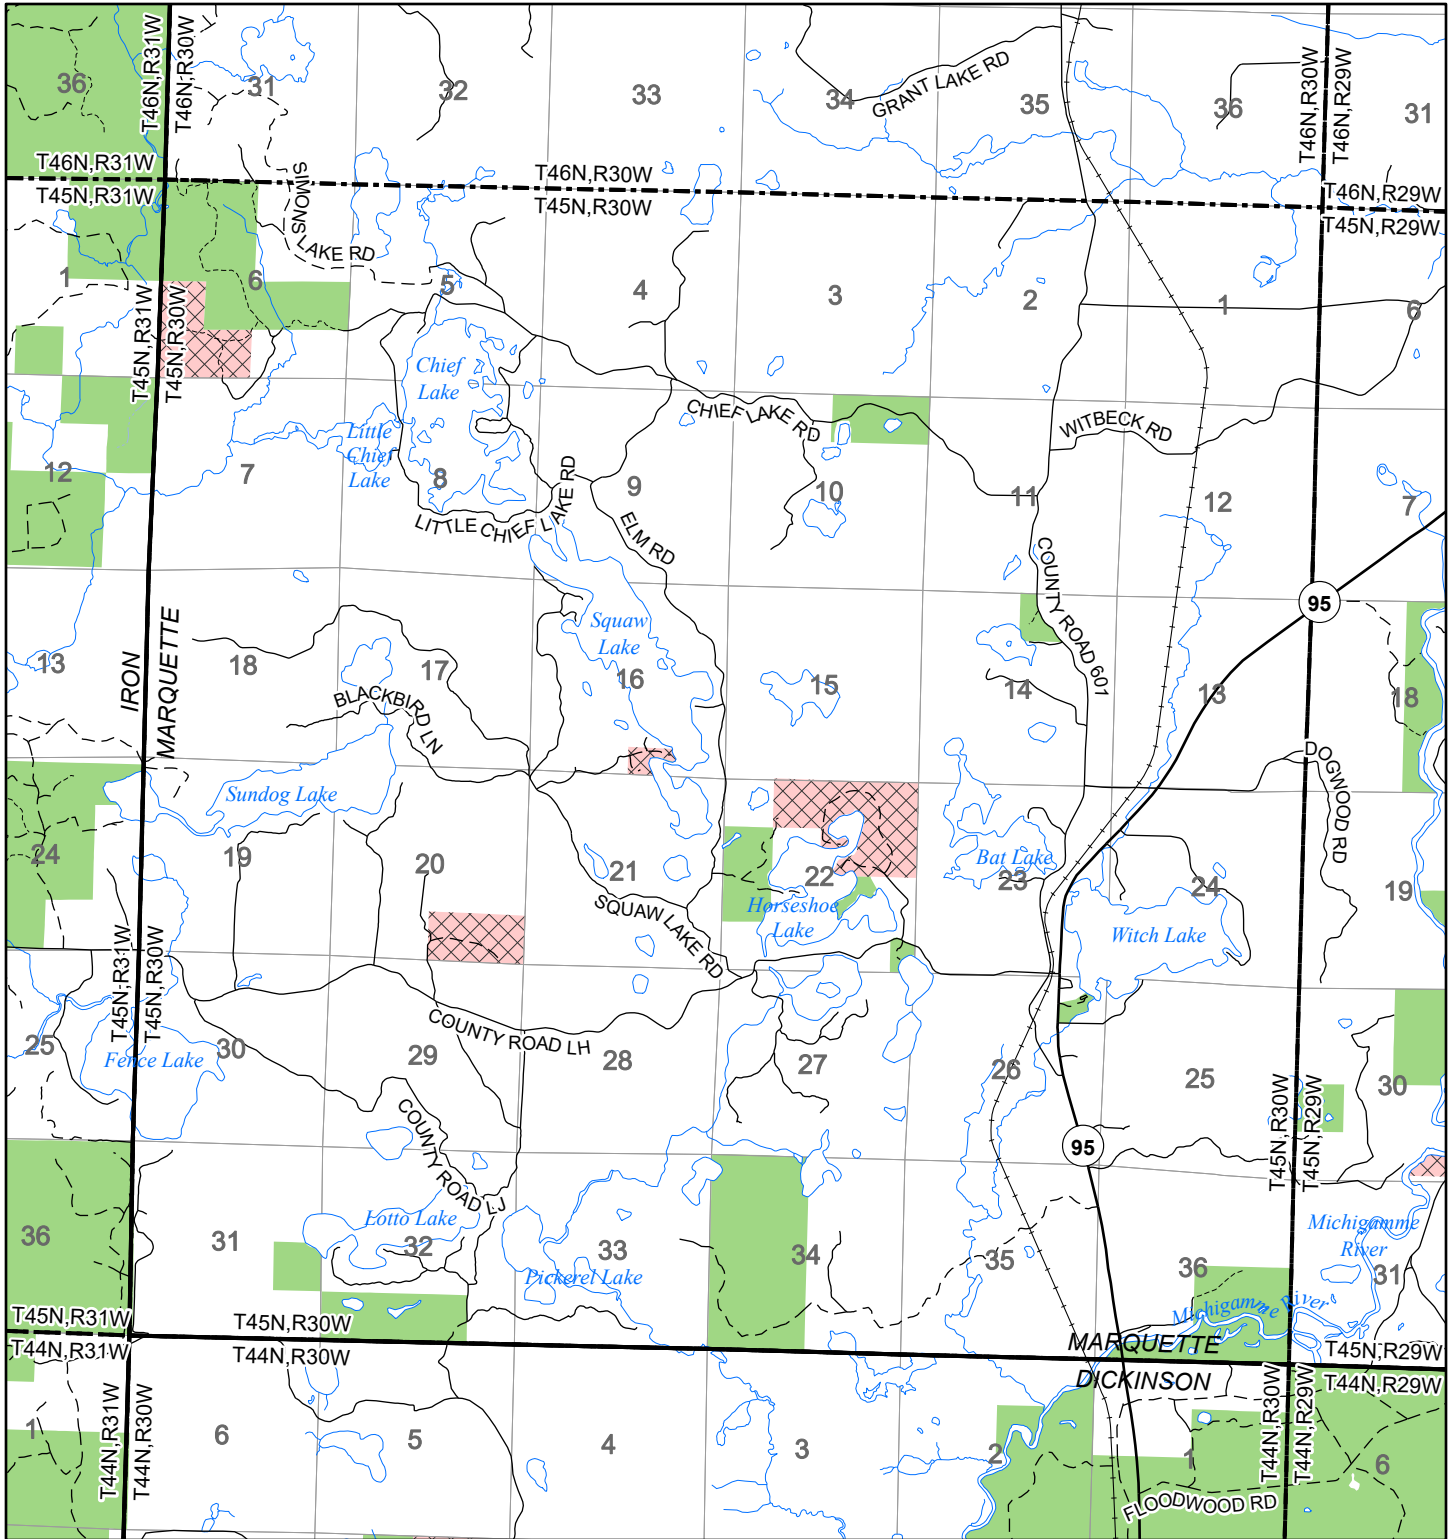

# 2022 Fuelwood Collection Map

### MARQUETTE CO.

- Open to Fuelwood Collection
- Open (Recently Closed Timber Sale)
- State land closed to fuelwood collection
- Snowmobile trail

Effective: April 1, 2022