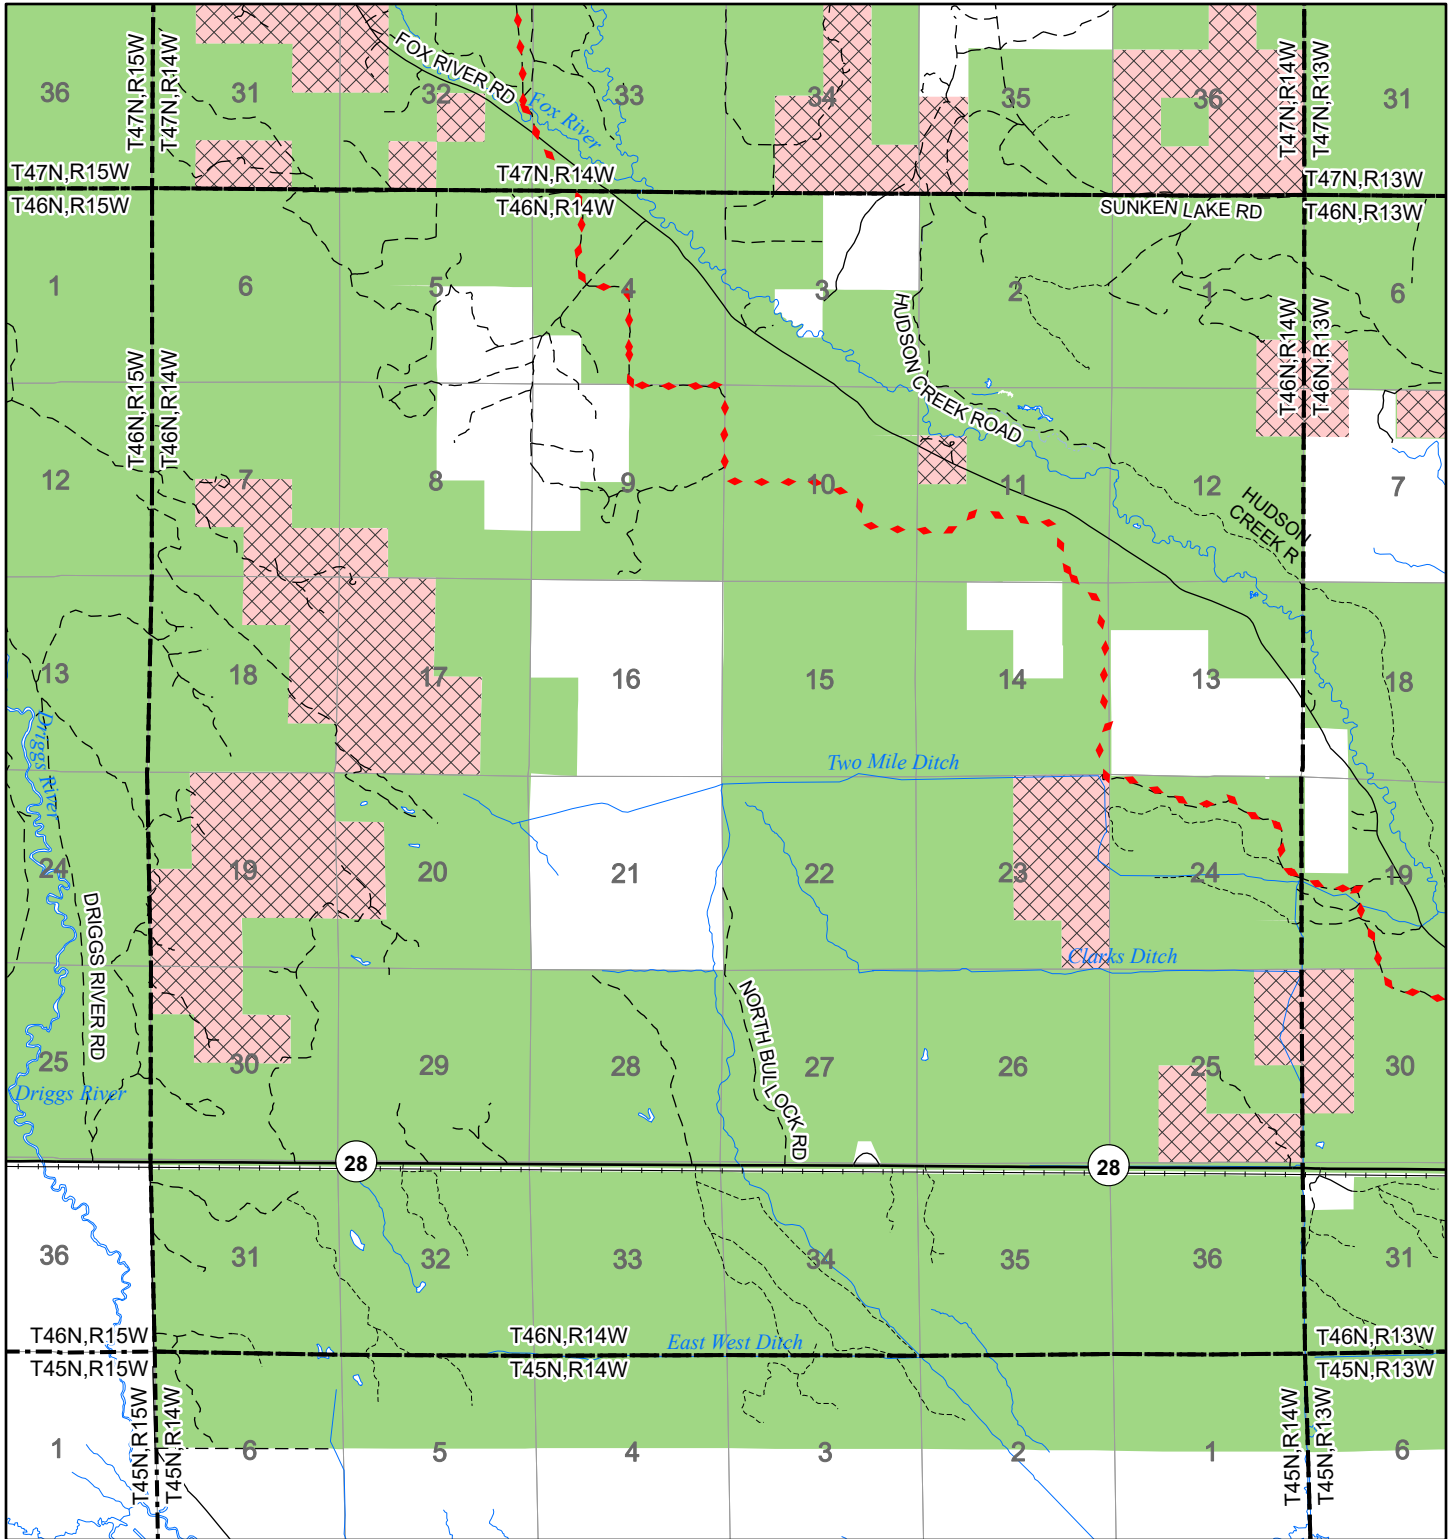

2022 Fuelwood Collection Map

T46N,R14W

SCHOOLCRAFT CO.

- Open to Fuelwood Collection
- Open (Recently Closed Timber Sale)
- State land closed to fuelwood collection
- Snowmobile trail

Effective: April 1, 2022