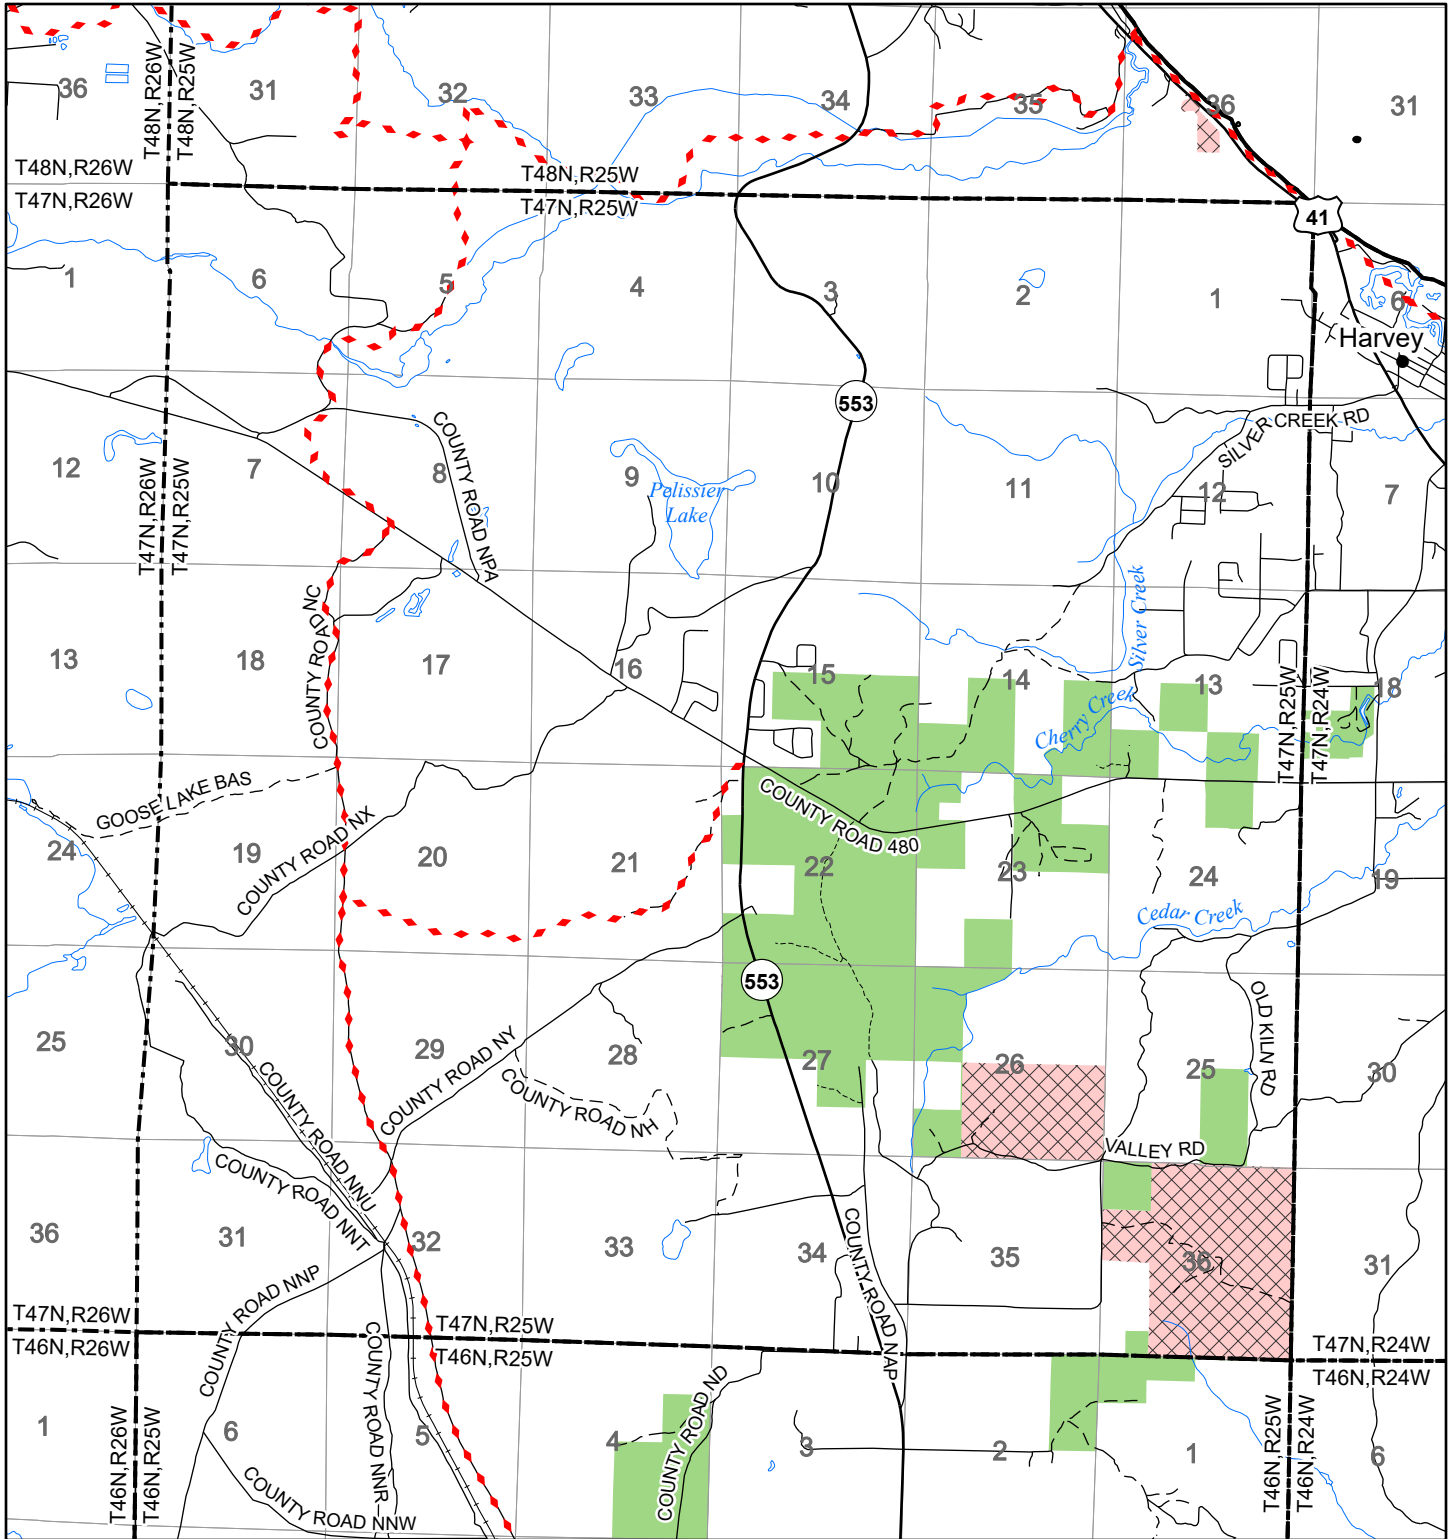

2022 Fuelwood Collection Map

T47N,R25W

MARQUETTE CO.

- Open to Fuelwood Collection
- Open (Recently Closed Timber Sale)
- State land closed to fuelwood collection
- Snowmobile trail

Effective: April 1, 2022