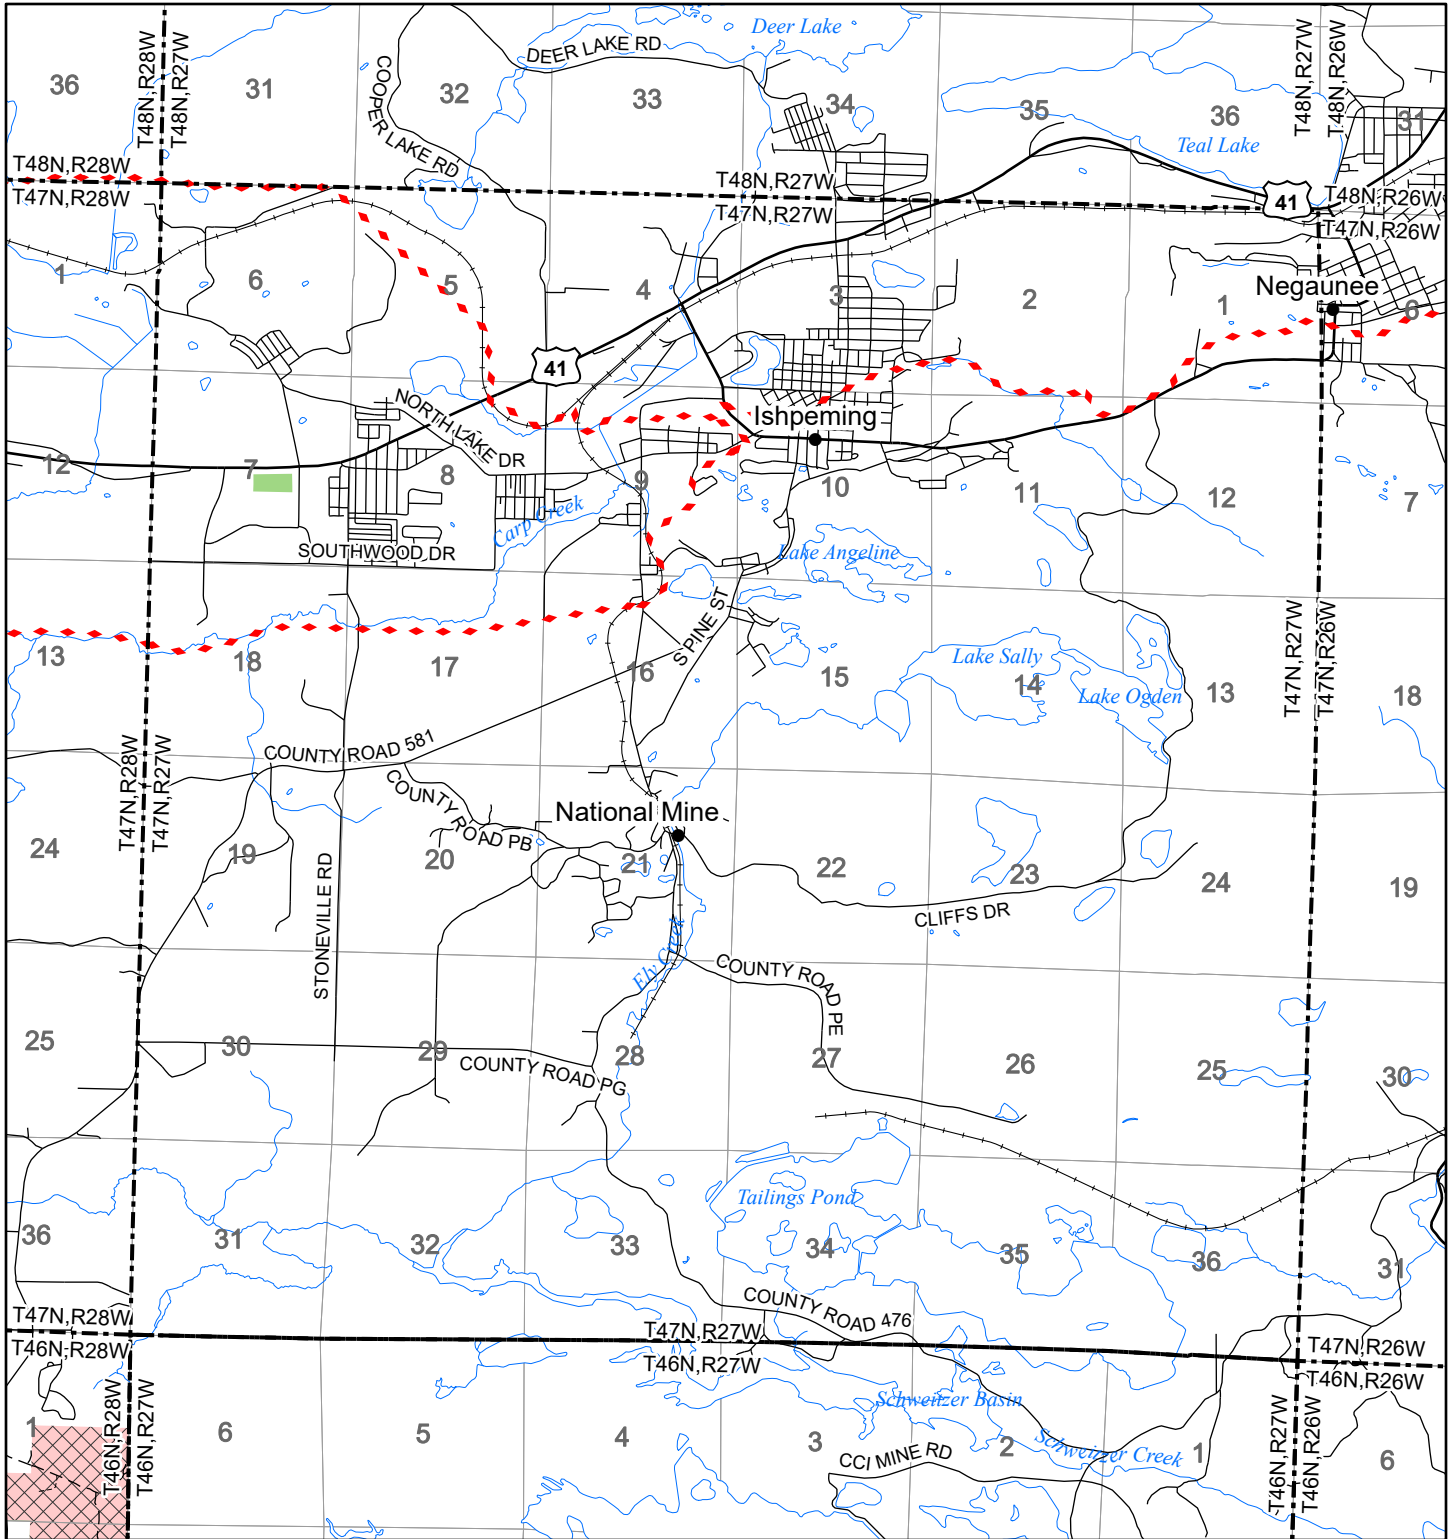

2022 Fuelwood Collection Map

T47N,R27W

MARQUETTE CO.

- Open to Fuelwood Collection
- Open (Recently Closed Timber Sale)
- State land closed to fuelwood collection
- Snowmobile trail

Effective: April 1, 2022