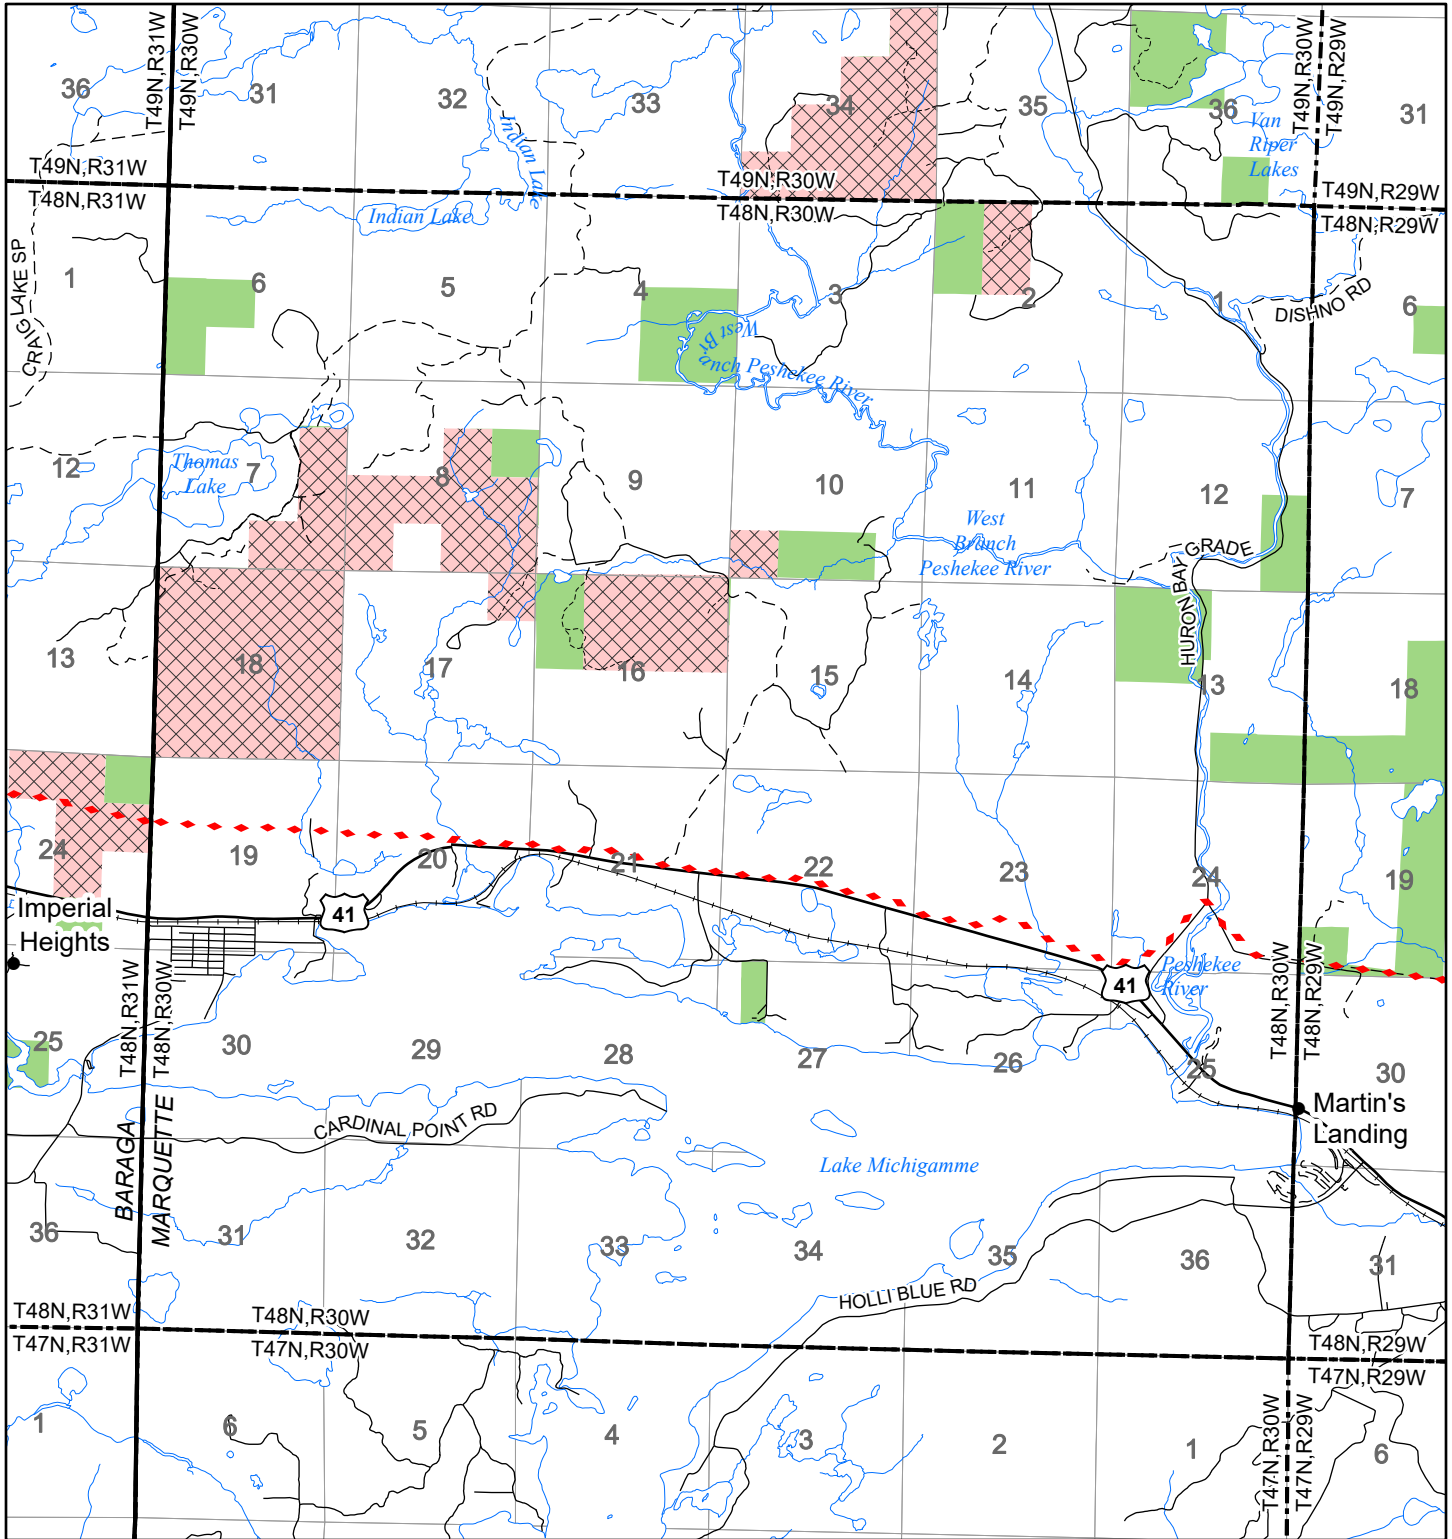

2022 Fuelwood Collection Map

T48N,R30W

MARQUETTE CO.

- Open to Fuelwood Collection
- Open (Recently Closed Timber Sale)
- State land closed to fuelwood collection
- Snowmobile trail

Effective: April 1, 2022