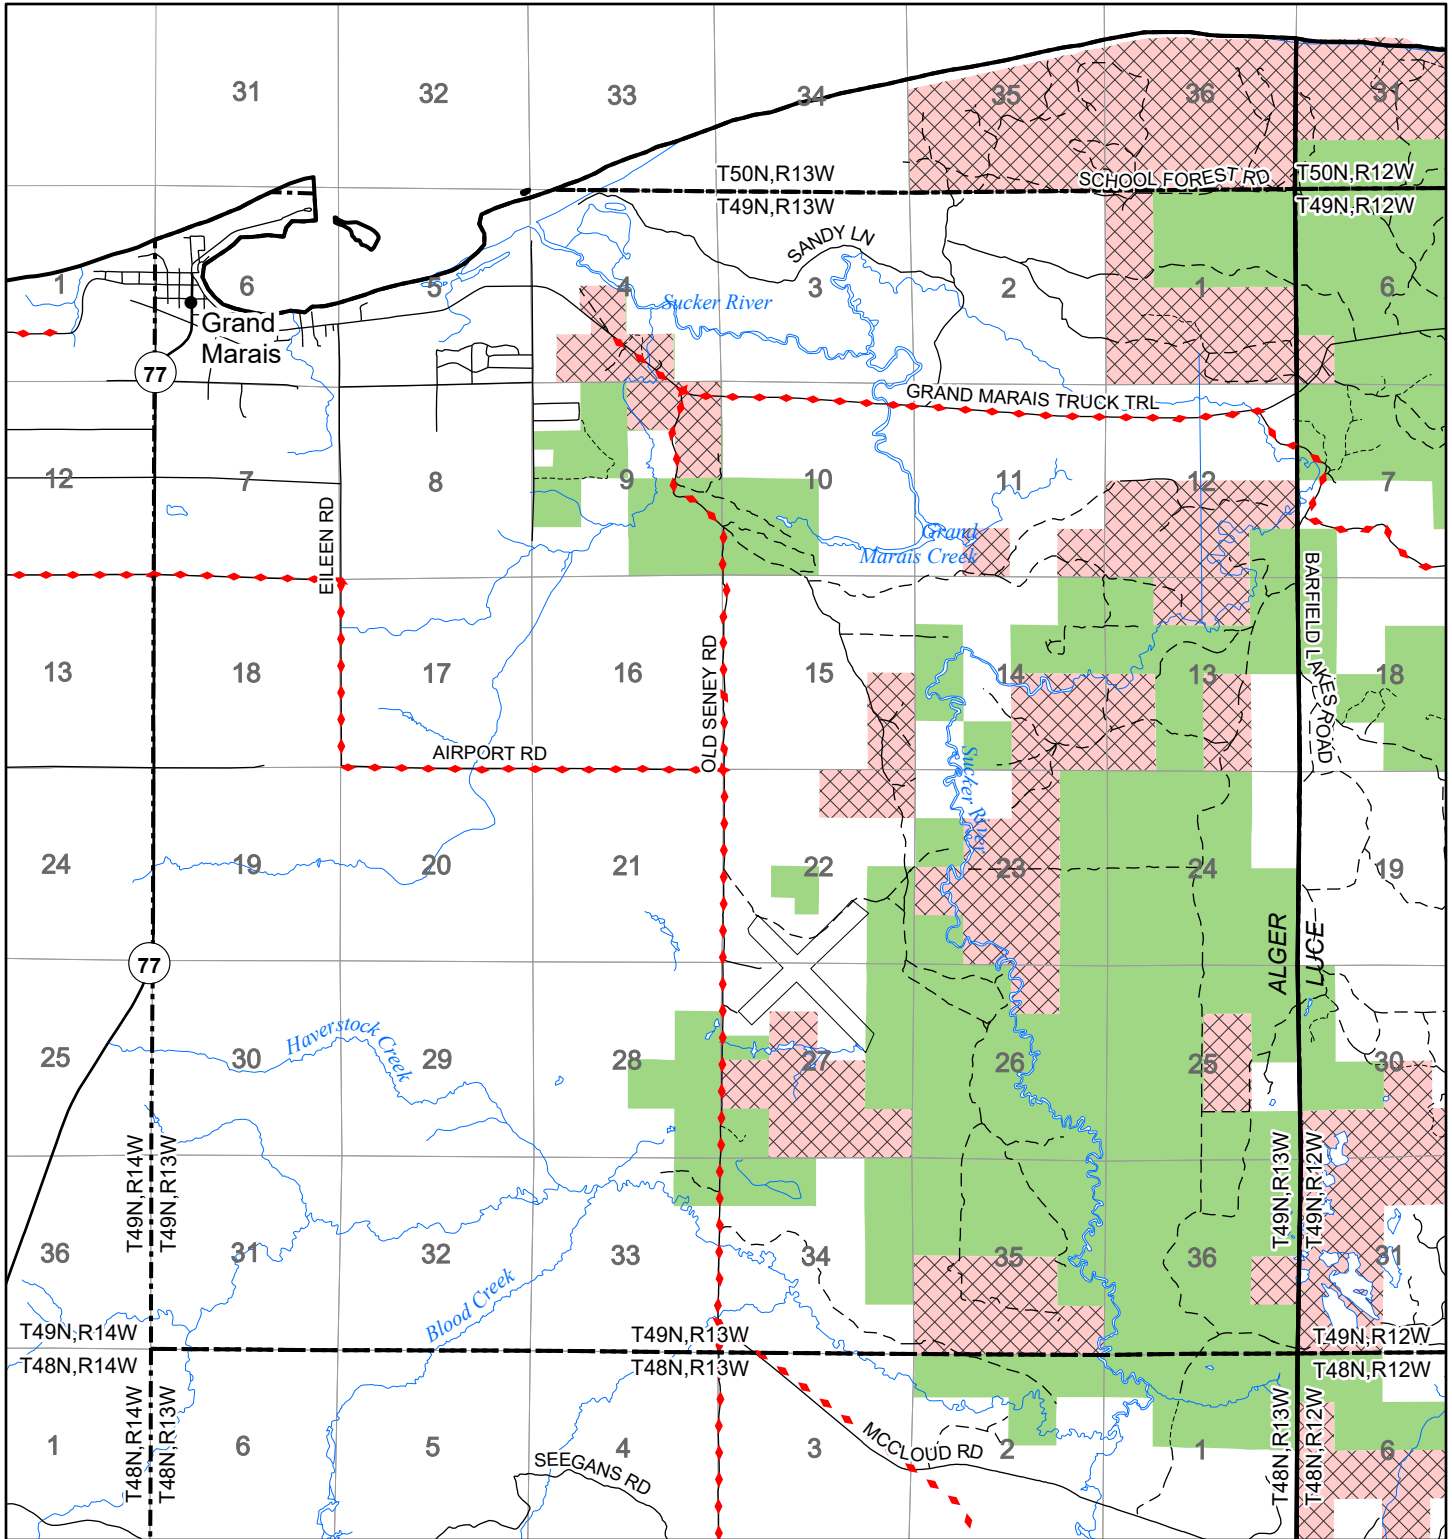

2022 Fuelwood Collection Map

T49N,R13W

ALGER CO.

- Open to Fuelwood Collection
- Open (Recently Closed Timber Sale)
- State land closed to fuelwood collection
- Snowmobile trail

Effective: April 1, 2022