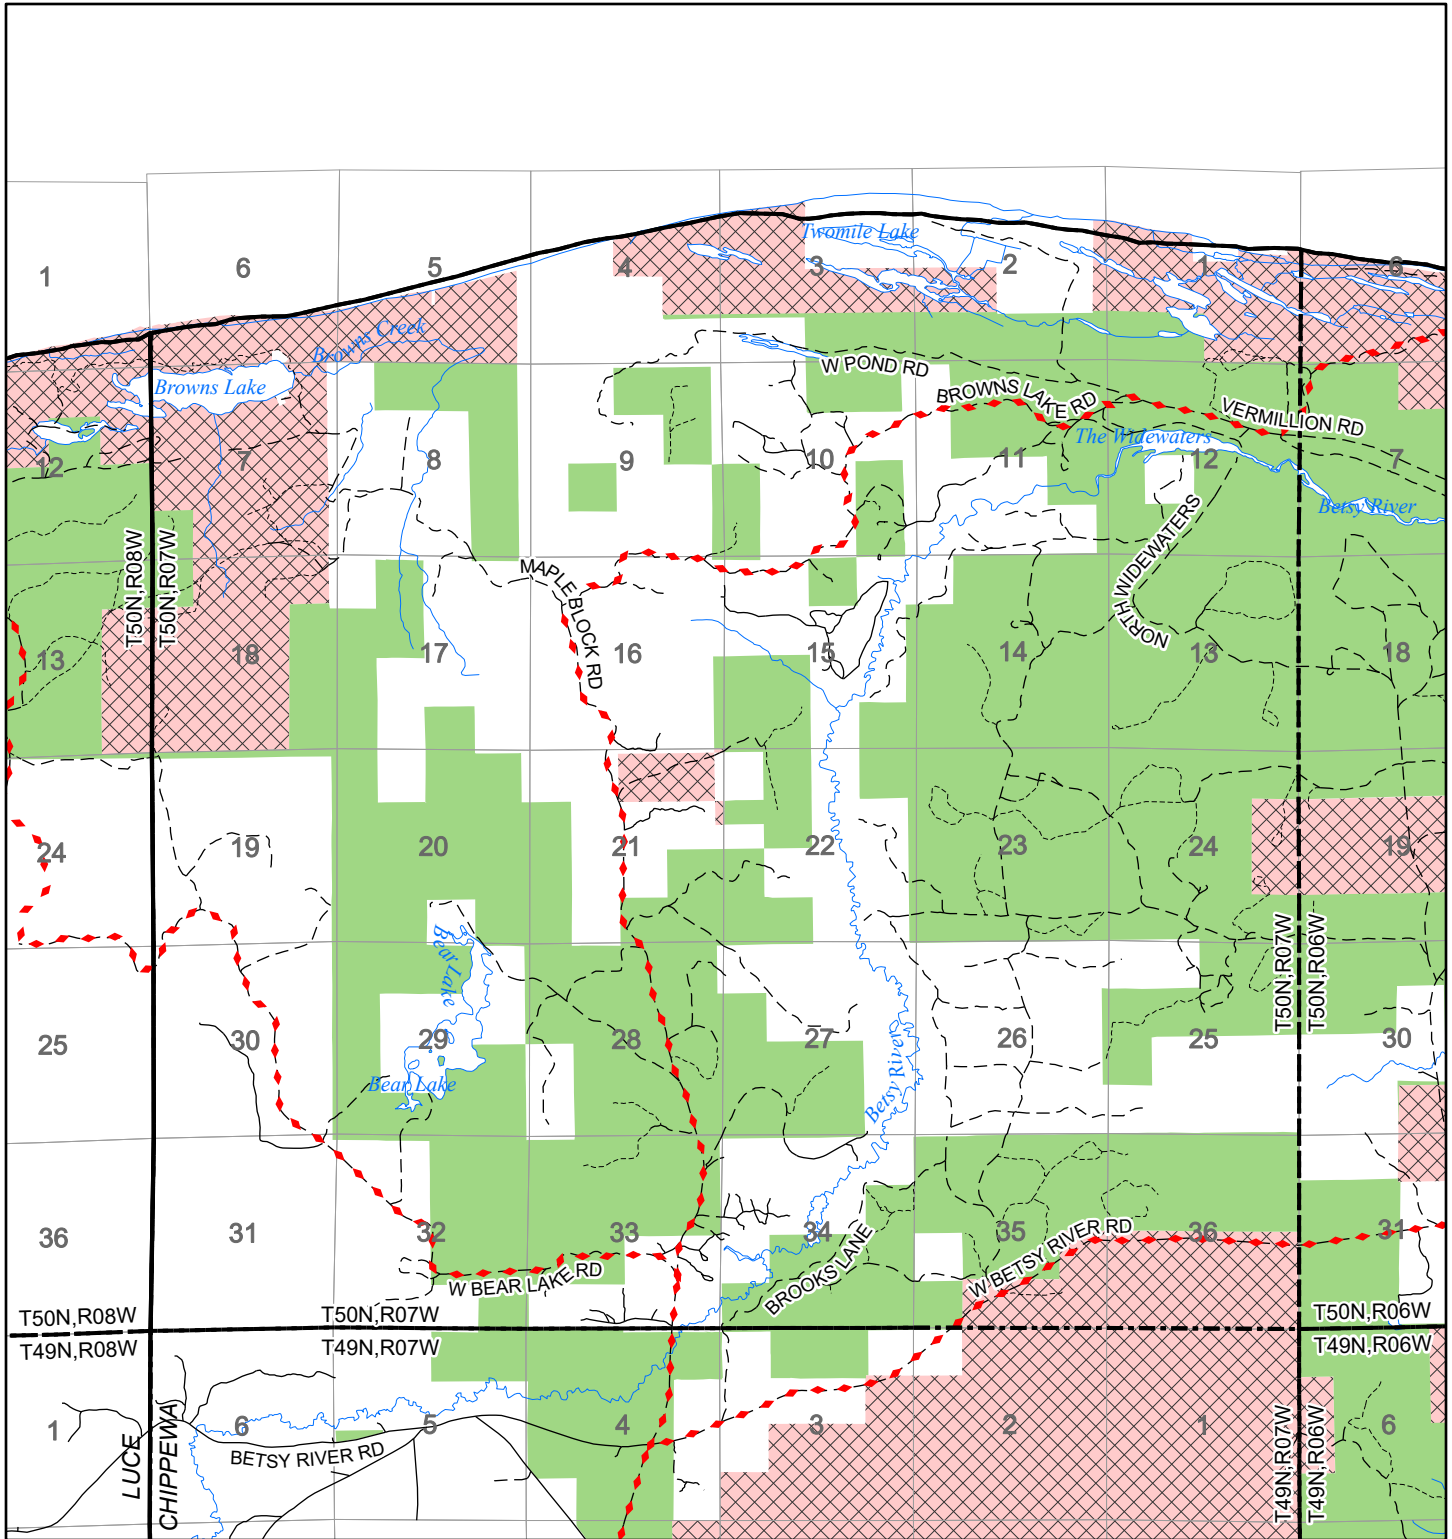

2022 Fuelwood Collection Map

T50N,R07W

CHIPPEWA CO.

- Open to Fuelwood Collection
- Open (Recently Closed Timber Sale)
- State land closed to fuelwood collection
- Snowmobile trail

Effective: April 1, 2022