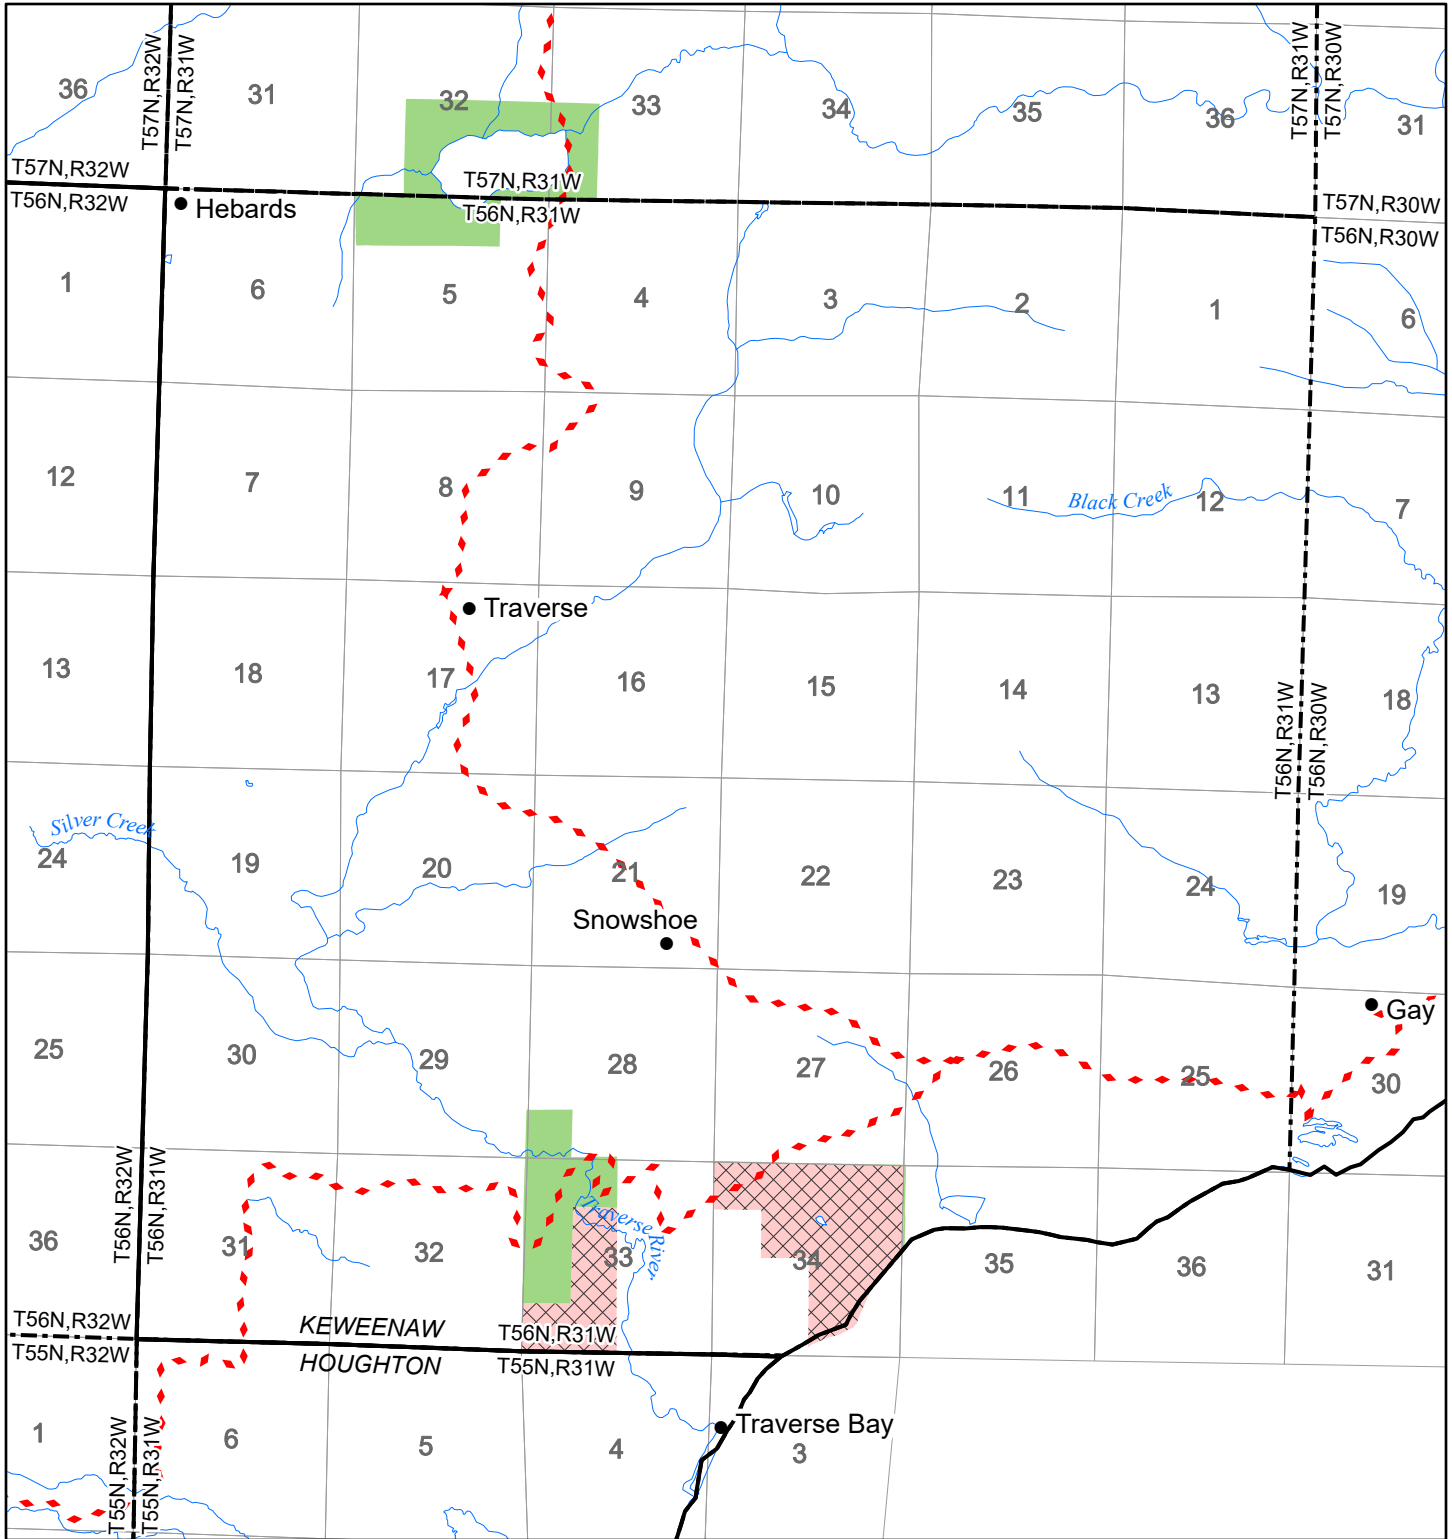

2022 Fuelwood Collection Map

T56N,R31W

KEWEENAW CO.

- Open to Fuelwood Collection
- Open (Recently Closed Timber Sale)
- State land closed to fuelwood collection
- Snowmobile trail

Effective: April 1, 2022