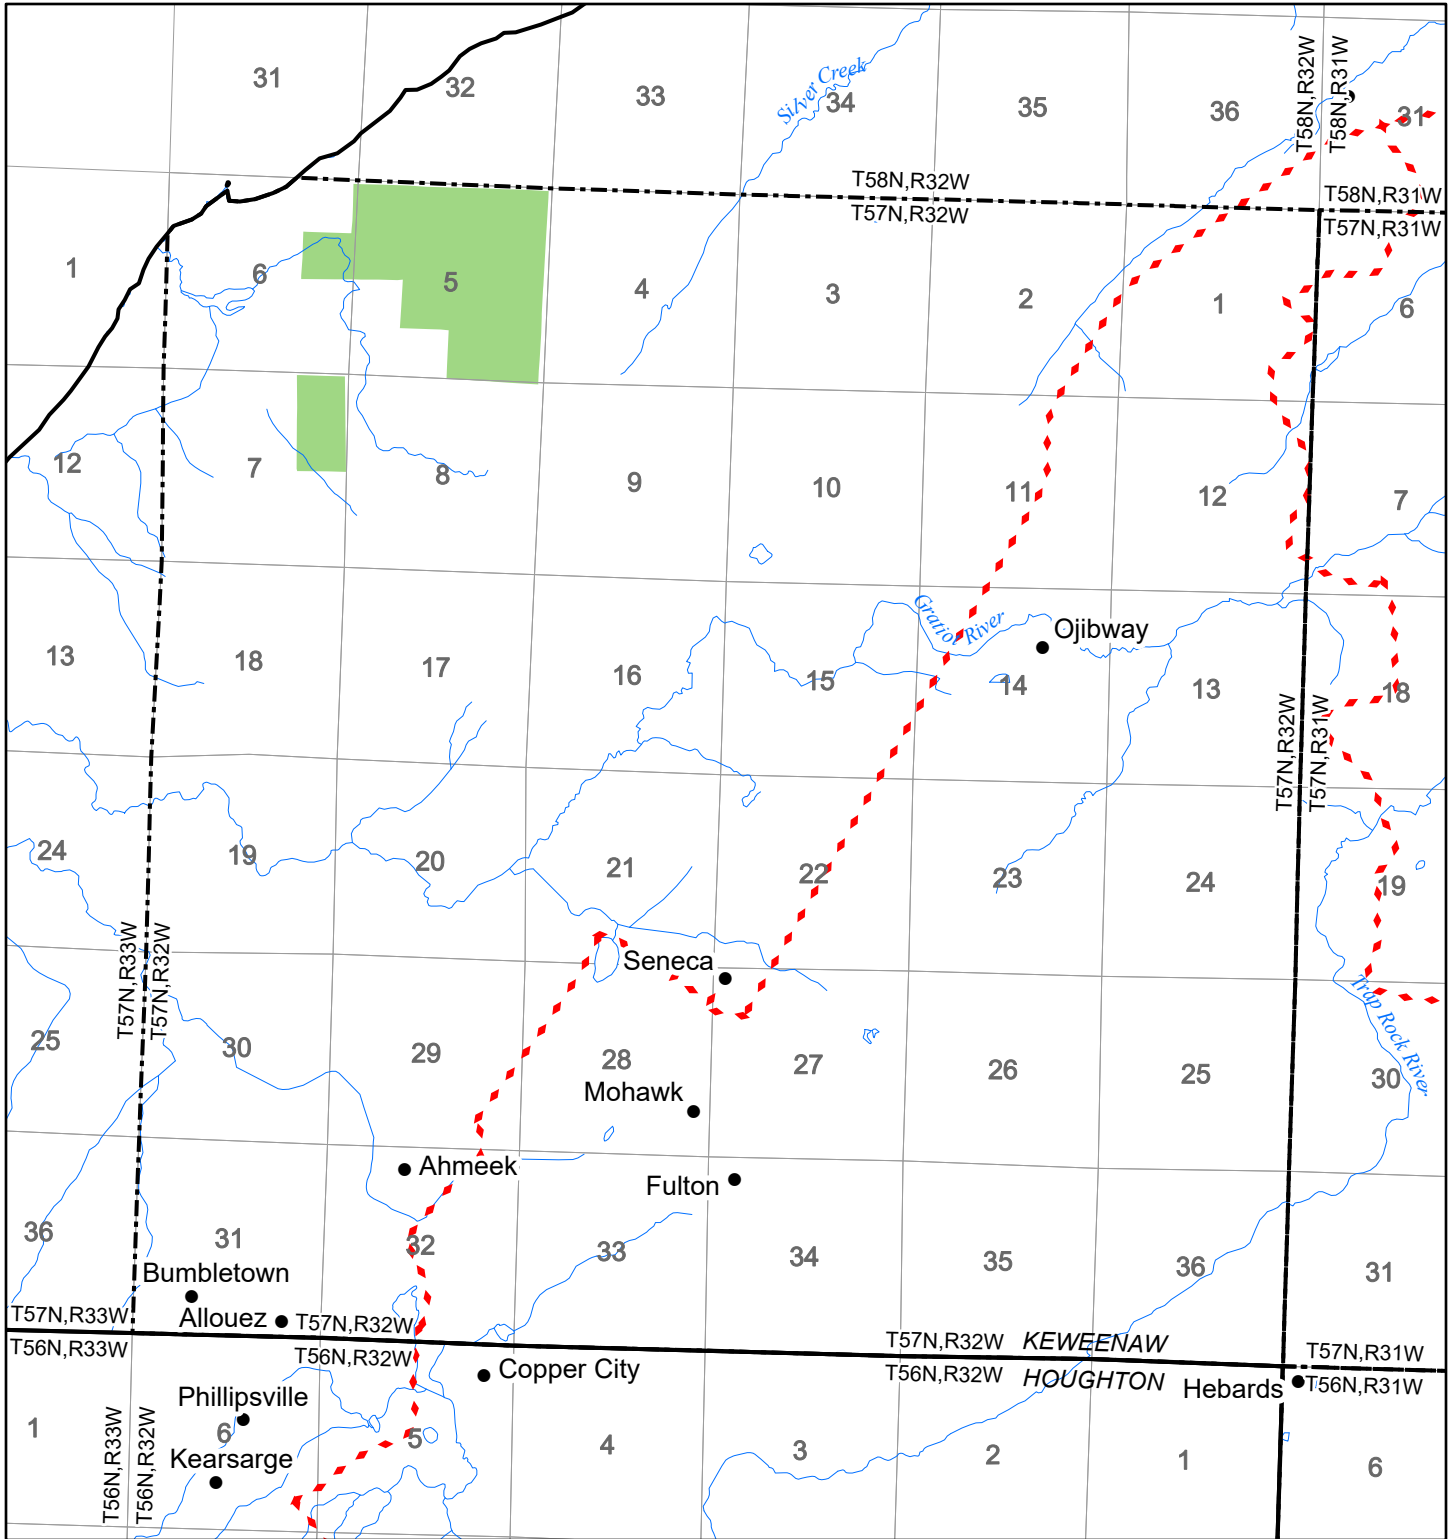

2022 Fuelwood Collection Map

T57N,R32W

KEWEENAW CO.

- Open to Fuelwood Collection
- Open (Recently Closed Timber Sale)
- State land closed to fuelwood collection
- Snowmobile trail

Effective: April 1, 2022